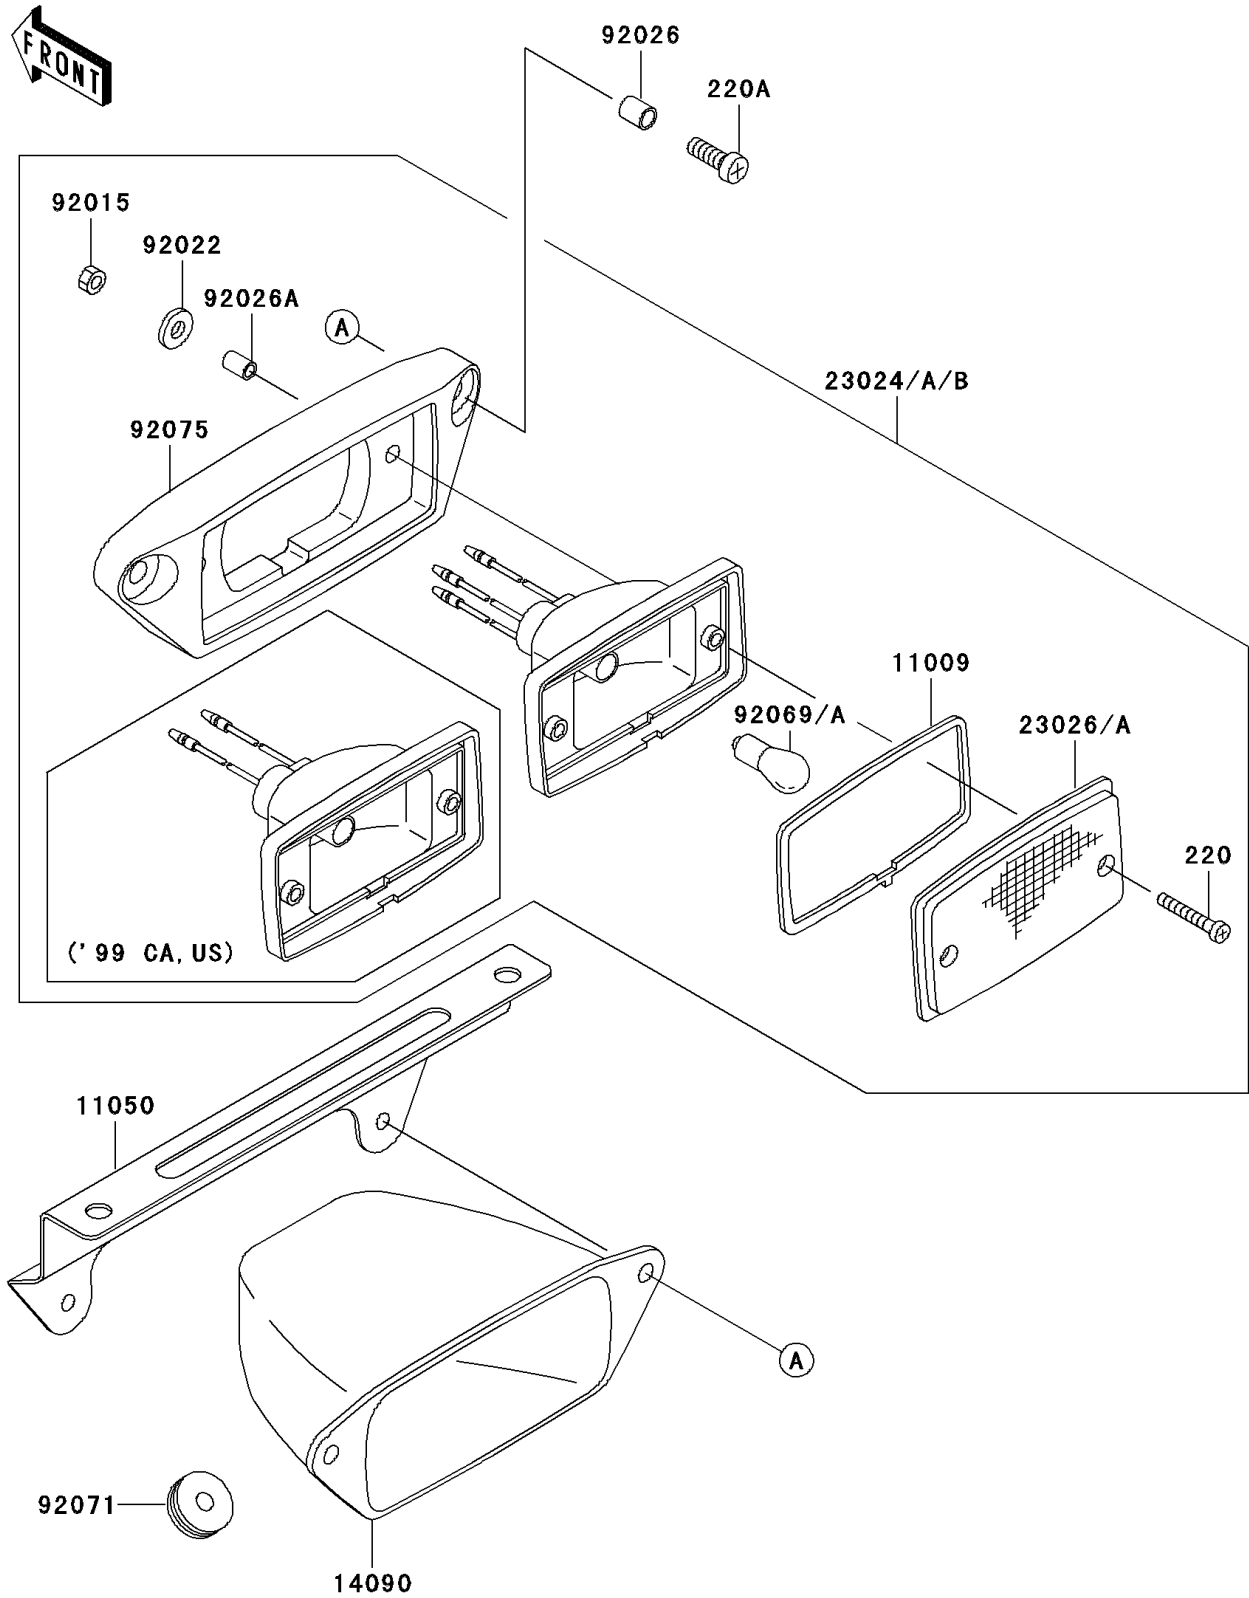

## 1999 Prairie® 300 PARTS DIAGRAM

Taillight(s)

F2720

## 1999 Prairie® 300 PARTS LIST

Taillight(s)

ITEM NAME	PART NUMBER	QUANTITY
SCREW-PAN-CROS,4X30 (Ref # 220)	220C0430	1
SCREW-PAN-CROS,6X20,BLACK (Ref # 220A)	220C0620	1
GASKET,TAIL LAMP (Ref # 11009)	11009-4004	1
BRACKET,TAIL LAMP (Ref # 11050)	11050-1718	1
COVER,TAIL LAMP (Ref # 14090)	14090-1911	1
LENS,TAIL LAMP (Ref # 23026A)	23026-4003	1
NUT,4MM (Ref # 92015)	92015-1550	1
WASHER,PLAIN,4MM (Ref # 92022)	92022-1762	1
SPACER,6.3X8.3X10 (Ref # 92026)	92026-1260	1
SPACER,4.5X6.5X10 (Ref # 92026A)	92026-1261	1
GROMMET,SENSOR LEAD (Ref # 92071)	92071-1058	1
DAMPER,TAIL LAMP (Ref # 92075)	92075-1782	1
LAMP-ASSY-TAIL (Ref # 23024)	23024-1122	1
LAMP-ASSY-TAIL (Ref # 23024A)	23024-1123	1
BULB,12V 27/8W (Ref # 92069)	92069-059	1
BULB,12V 8W (Ref # 92069A)	92069-1012	1