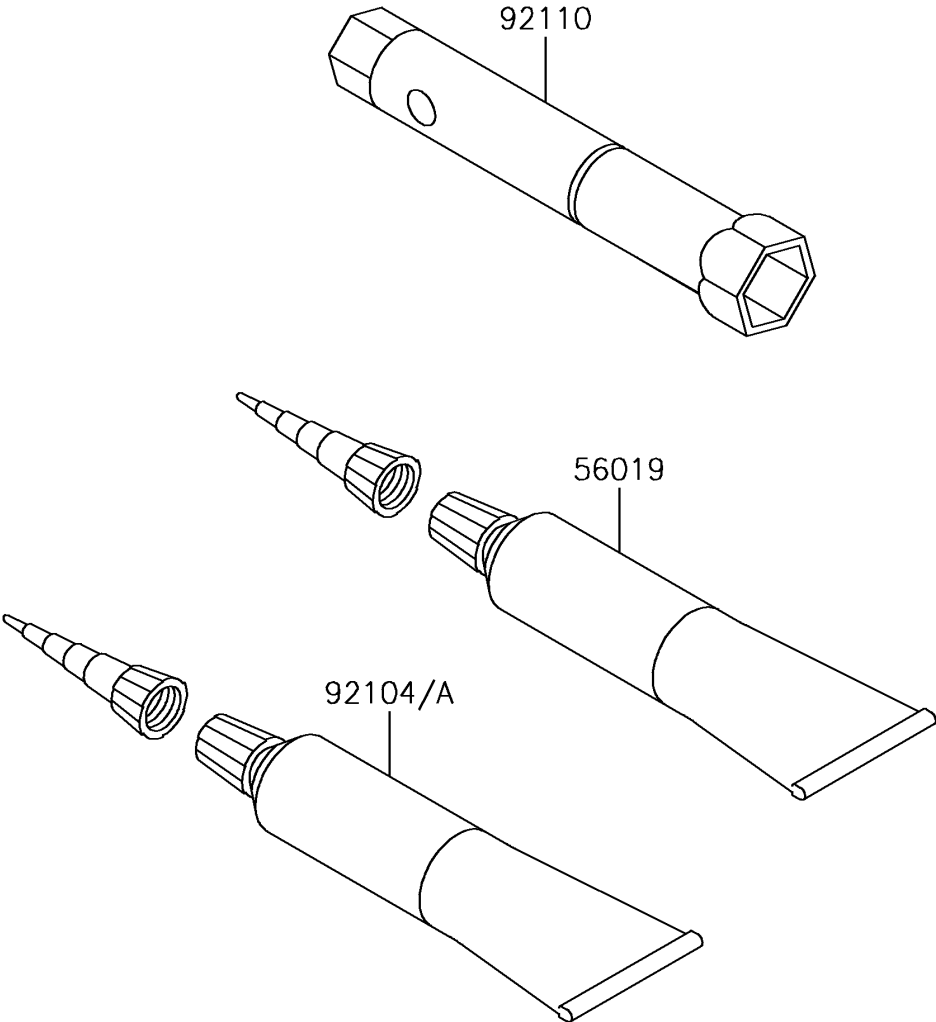

## 2015 KLX®110L PARTS DIAGRAM

Owner's Tools

F2810

## 2015 KLX®110L PARTS LIST

Owner's Tools

| ITEM NAME                                 | PART NUMBER | QUANTITY |
|---|-------------|----------|
| GASKET-LIQUID,TB1211,WHITE (Ref # 56019)  | 56019-120   | 1        |
| GASKET-LIQUID,TB1211F,CLEAR (Ref # 92104) | 92104-0004  | 1        |
| GASKET-LIQUID,TB1105,BLACK (Ref # 92104A) | 92104-1003  | 1        |
| TOOL-WRENCH,BOX,16MM (Ref # 92110)        | 92110-1206  | 1        |