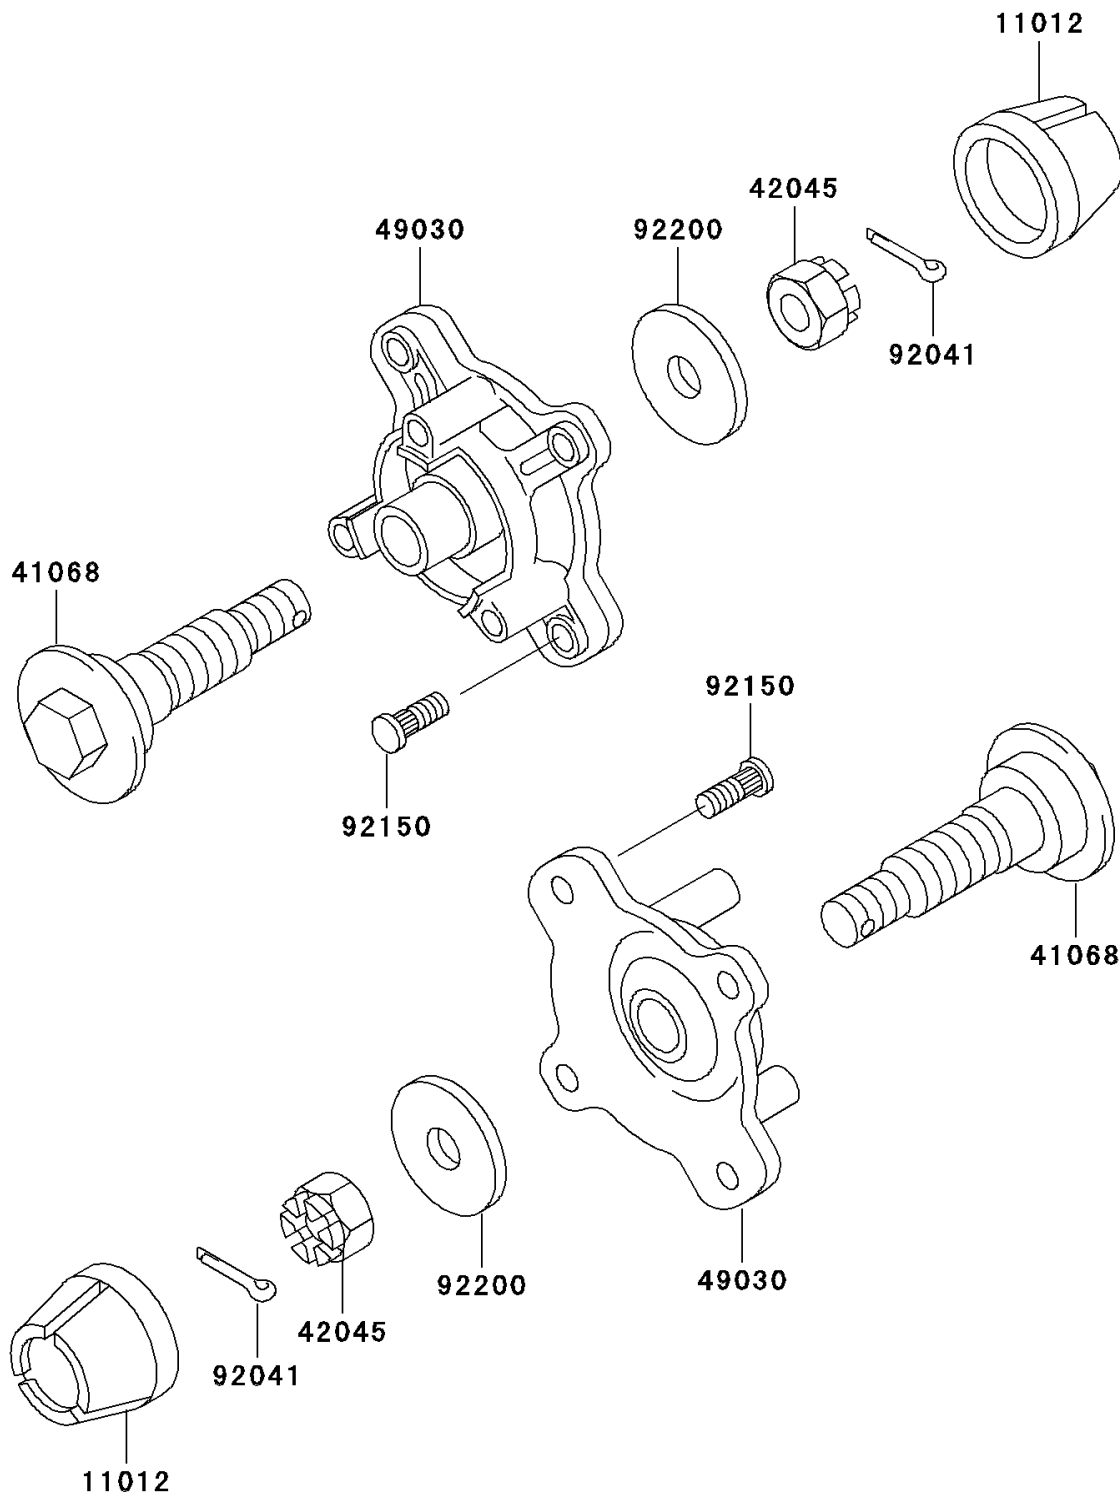

1999 Prairie® 300 PARTS DIAGRAM

Front Hub

F2230

1999 Prairie® 300 PARTS LIST

Front Hub

ITEM NAME	PART NUMBER	QUANTITY
CAP,WHEEL (Ref # 11012)	11012-1969	1
AXLE (Ref # 41068)	41068-1396	1
NUT,CASTLE,18MM (Ref # 42045)	42045-018	1
HUB,FR (Ref # 49030)	49030-1119	1
COTTER,4.0X35 (Ref # 92041)	92041-1053	1
BOLT (Ref # 92150)	92150-1289	1
WASHER,18.5X52X4.5 (Ref # 92200)	92200-1474	1