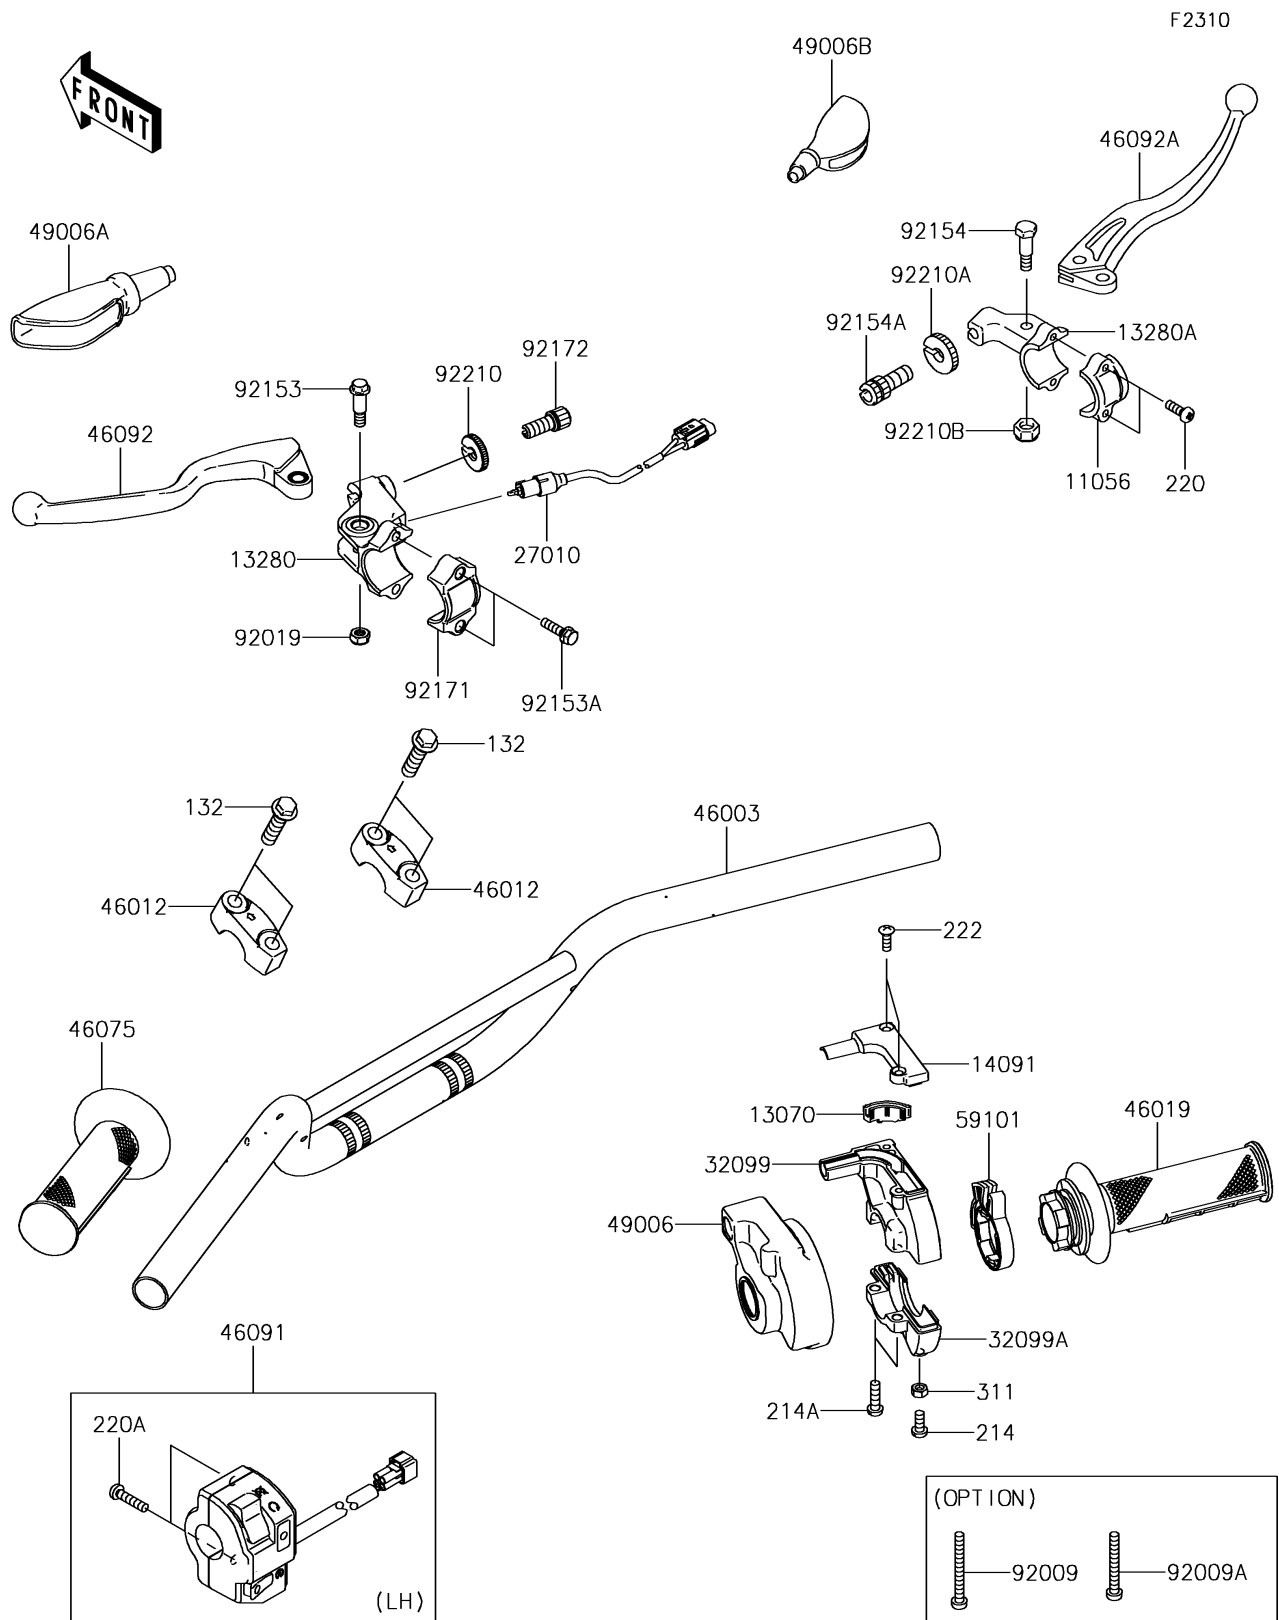

2015 KLX® 110L PARTS DIAGRAM

Handlebar

2015 KLX® 110L PARTS LIST

Handlebar

ITEM NAME	PART NUMBER	QUANTITY
BRACKET,LEVER HOLDER (Ref # 11056)	11056-0150	1
GUIDE,THROTTLE (Ref # 13070)	13070-0083	1
BOLT-FLANGED-SMALL,8X30 (Ref # 132)	132BA0830	1
HOLDER,CLUTCH LEVER (Ref # 13280)	13280-0256	1
HOLDER,BRAKE LEVER (Ref # 13280A)	13280-0362	1
COVER,THROTTLE CASE,UPP (Ref # 14091)	14091-0873	1
SCREW-PAN+-,5X12 (Ref # 214)	214AB0512	1
SCREW-PAN+-,5X18 (Ref # 214A)	214AB0518	1
SCREW-PAN-CROS,5X14 (Ref # 220)	220AA0514	1
SCREW-PAN-CROS,5X22 (Ref # 220A)	220AB0522	1
SCREW-CSK-RD-CROS,4X12 (Ref # 222)	222AB0412	1
SWITCH,CLUTCH (Ref # 27010)	27010-0109	1
NUT-HEX,5MM (Ref # 311)	311AB0500	1
CASE,THROTTLE,UPP (Ref # 32099)	32099-0037	1
CASE,THROTTLE,LWR (Ref # 32099A)	32099-0045	1
HANDLE,P.SILVER (Ref # 46003)	46003-0175-458	1
HOLDER-HANDLE,UPP,P.SILVER (Ref # 46012)	46012-0101-458	1
GRIP-ASSY,THROTTLE (Ref # 46019)	46019-0023	1
GRIP,LH (Ref # 46075)	46075-0072	1
HOUSING-ASSY-CONTROL,LH (Ref # 46091)	46091-0226	1
LEVER-GRIP,CLUTCH (Ref # 46092)	46092-0026	1
LEVER-GRIP,BRAKE (Ref # 46092A)	46092-0037	1
BOOT,THROTTLE CASE (Ref # 49006)	49006-0075	1
BOOT,LEVER HOLDER (Ref # 49006A)	49006-0080	1
BOOT,LEVER HOLDER (Ref # 49006B)	49006-1017	1
REEL,THROTTLE (Ref # 59101)	59101-0005	1
SCREW,5X47 (Ref # 92009)	92009-1989	1
SCREW,5X42 (Ref # 92009A)	92009-1998	1
NUT,LOCK,6MM (Ref # 92019)	92019-008	1

2015 KLX® 110L PARTS LIST

Handlebar

ITEM NAME	PART NUMBER	QUANTITY
BOLT,6MM (Ref # 92153)	92153-1897	1
BOLT,5X20 (Ref # 92153A)	92153-1898	1
BOLT,LEVER SET (Ref # 92154)	92154-0329	1
BOLT,CABLE ADJUSTER (Ref # 92154A)	92154-0330	1
CLAMP,LEVER HOLDER (Ref # 92171)	92171-1671	1
SCREW,CABLE ADJUST,8MM (Ref # 92172)	92172-0330	1
NUT,CABLE ADJUST (Ref # 92210)	92210-0411	1
NUT (Ref # 92210A)	92210-0593	1
NUT,LOCK,6MM (Ref # 92210B)	92210-0594	1