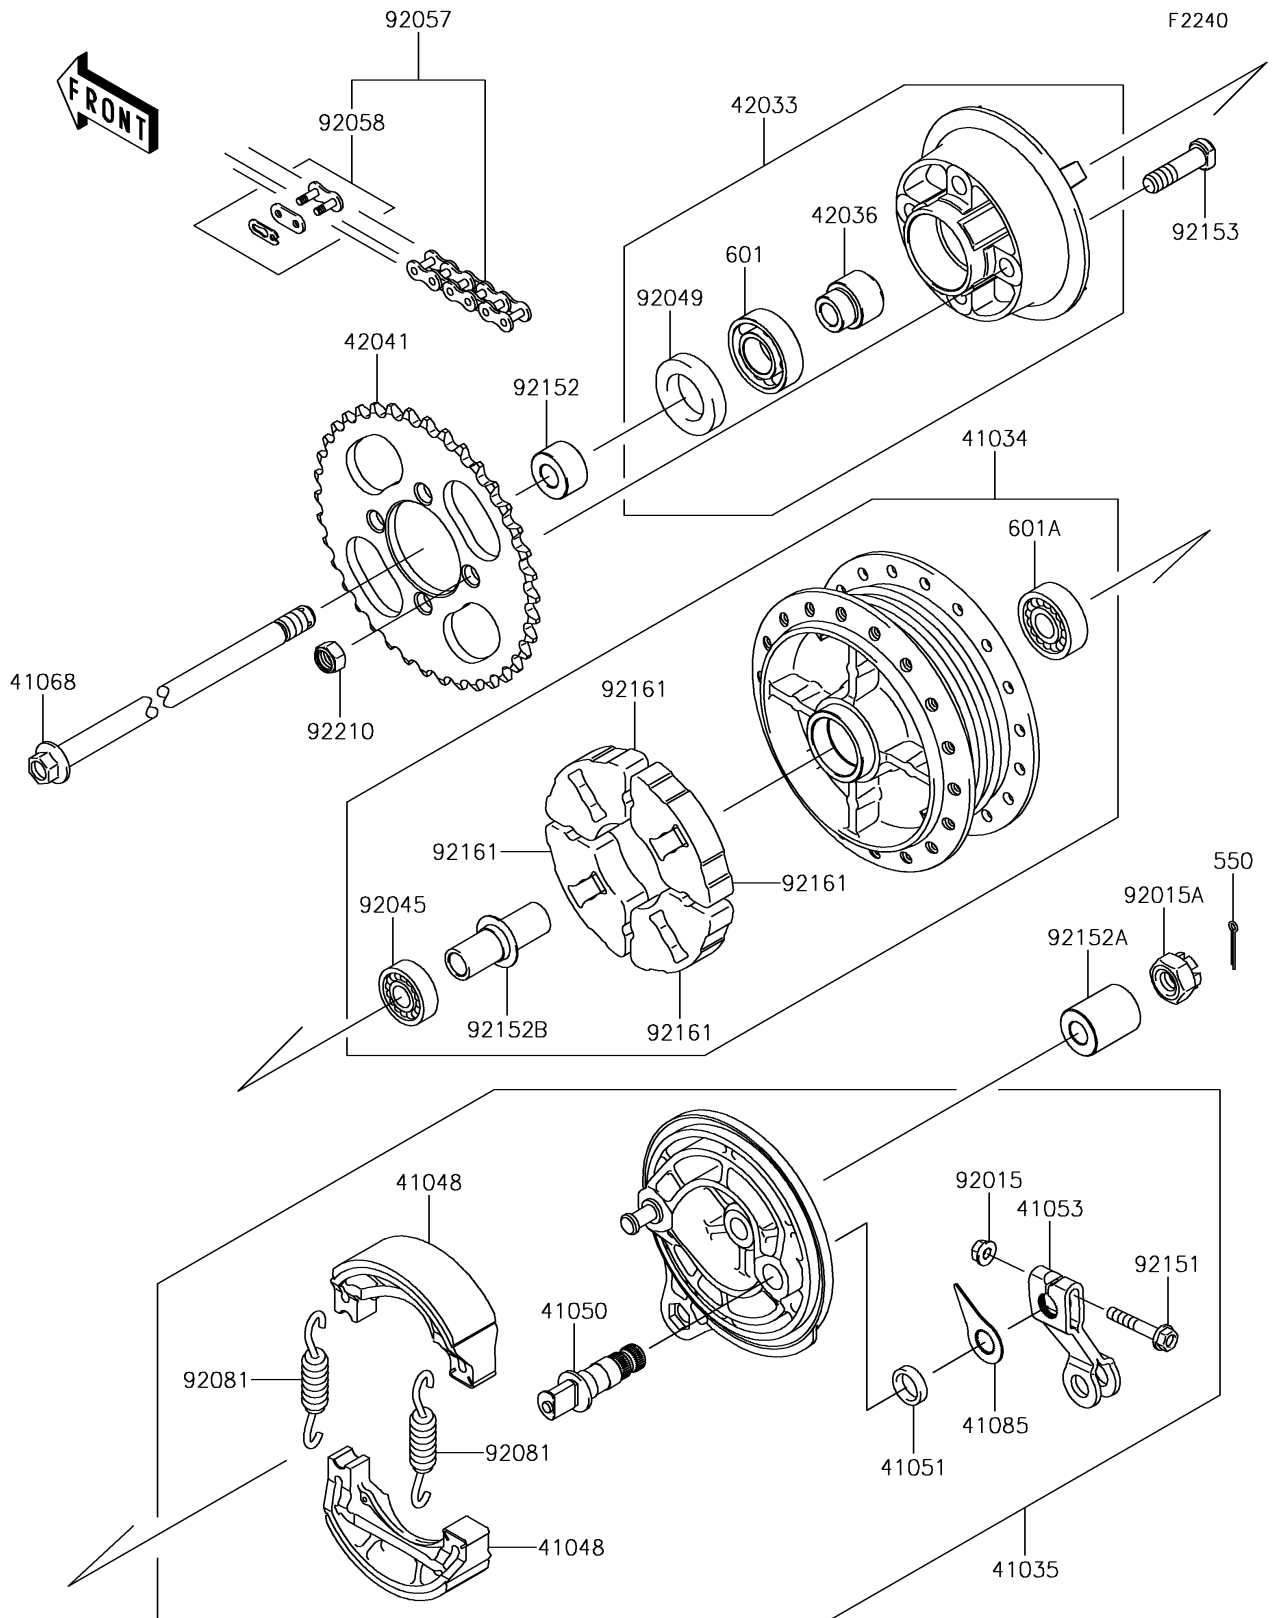

2015 KLX® 110L PARTS DIAGRAM

Rear Hub

2015 KLX®110L PARTS LIST

Rear Hub

ITEM NAME	PART NUMBER	QUANTITY
DRUM-ASSY,REAR BRAKE (Ref # 41034)	41034-0010	1
PANEL-ASSY-BRAKE,RR (Ref # 41035)	41035-0084	1
SHOE-BRAKE (Ref # 41048)	41048-1141	1
CAM-BRAKE (Ref # 41050)	41050-1082	1
SEAL,BRAKE CAM (Ref # 41051)	41051-001	1
LEVER-BRAKE CAM (Ref # 41053)	41053-0021	1
AXLE,RR (Ref # 41068)	41068-0016	1
INDICATOR (Ref # 41085)	41085-1085	1
COUPLING-ASSY,RR HUB (Ref # 42033)	42033-1223	1
SLEEVE,RR HUB COUPLING,L=29 (Ref # 42036)	42036-1292	1
SPROCKET-HUB,38T (Ref # 42041)	42041-0082	1
PIN-COTTER,2.5X30 (Ref # 550)	550S2530	1
BEARING-BALL,#6004UG (Ref # 601)	601B6004UG	1
BEARING-BALL,#6301UG (Ref # 601A)	601B6301UG	1
NUT,FLANGED,6MM (Ref # 92015)	92015-1367	1
NUT,CASTLE,12MM (Ref # 92015A)	92015-1870	1
BEARING-BALL,6201ZC3/5C (Ref # 92045)	92045-1308	1
SEAL-OIL,SC26X42X8 (Ref # 92049)	92049-1490	1
CHAIN,DRIVE,DID420DXX90L (Ref # 92057)	92057-0183	1
JOINT-CHAIN,DRIVE (Ref # 92058)	92058-0006	1
SPRING,BRAKE SHOE (Ref # 92081)	92081-1766	1
BOLT,FLANGED,6X34 (Ref # 92151)	92151-1209	1
COLLAR,RR AXLE,LH,L=14.8 (Ref # 92152)	92152-1405	1
COLLAR,RR AXLE,RH,L=32 (Ref # 92152A)	92152-1406	1
COLLAR,REAR BRAKE DRUM,L=58 (Ref # 92152B)	92152-1409	1
BOLT,10X36 (Ref # 92153)	92153-1120	1
DAMPER,RR HUB SHOCK (Ref # 92161)	92161-0084	1
NUT,LOCK,10MM (Ref # 92210)	92210-1351	1