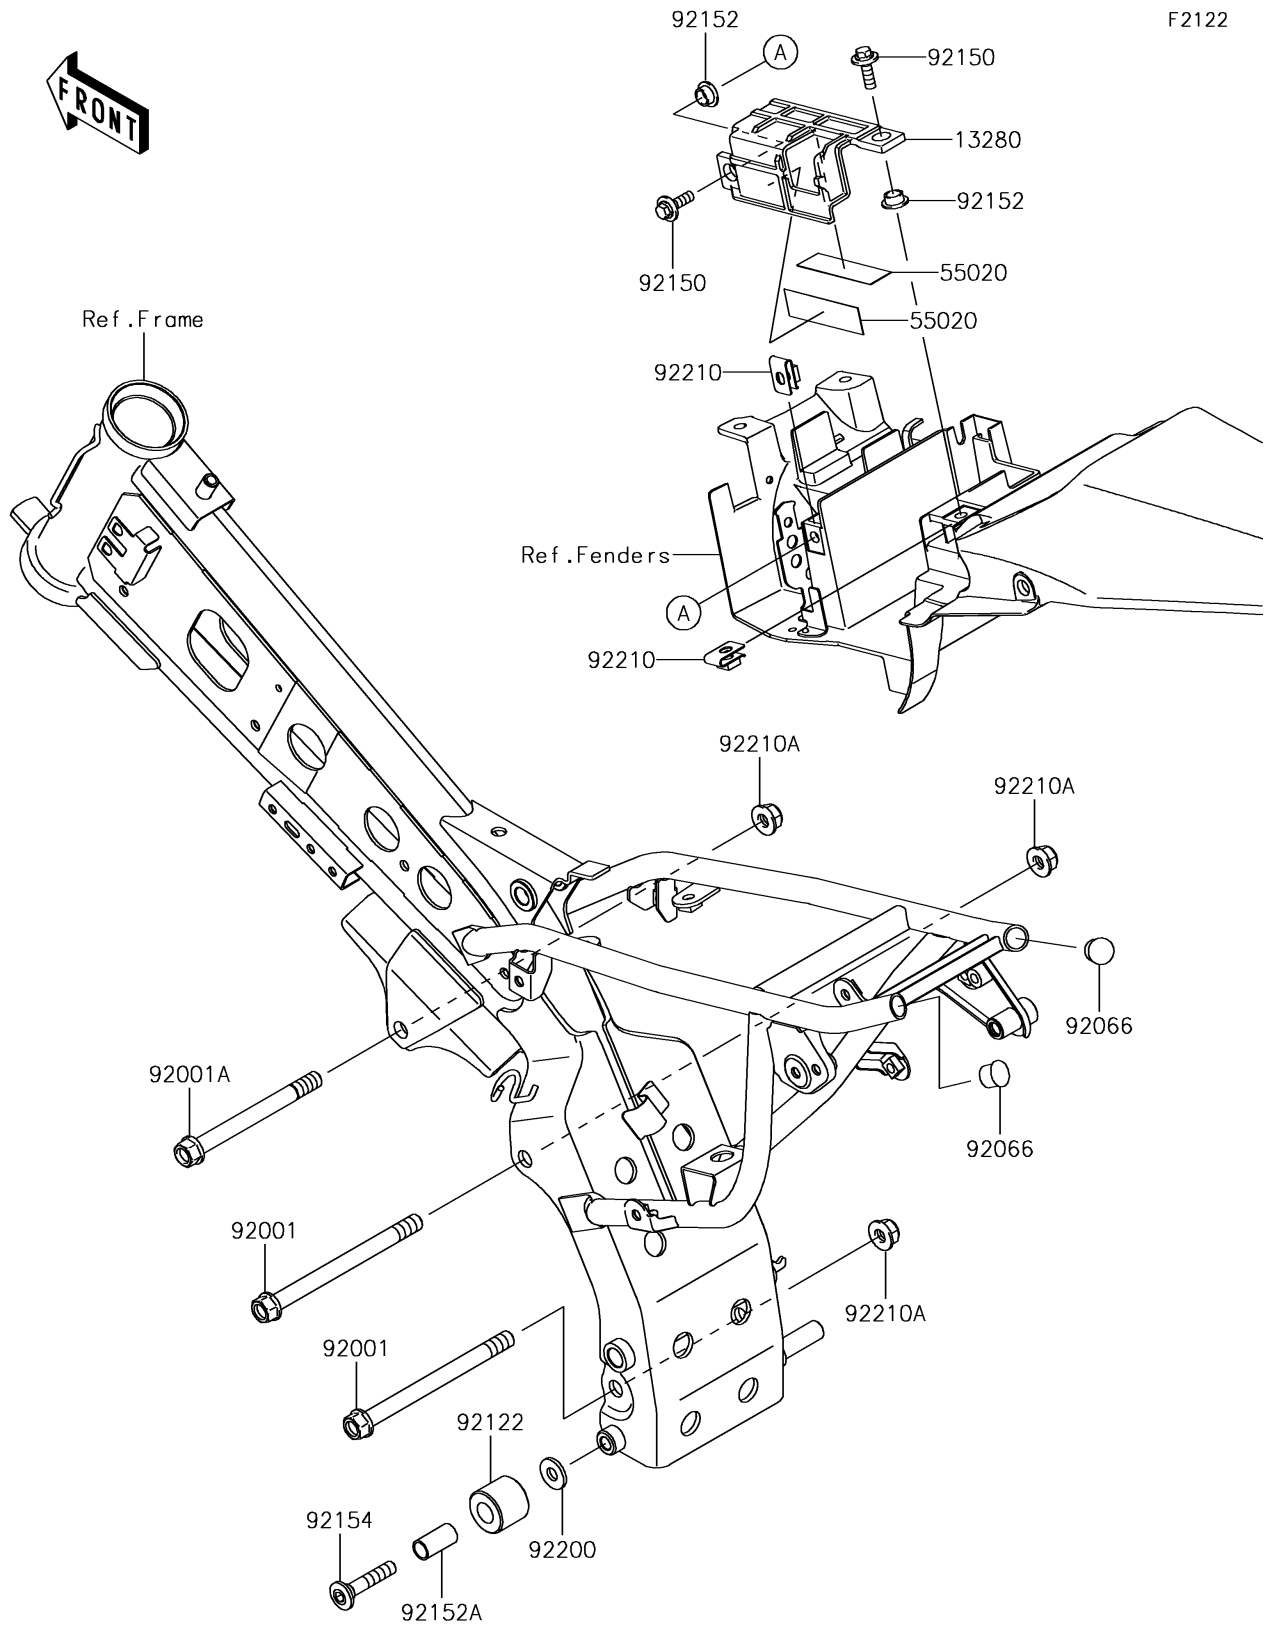

2015 KLX® 110L PARTS DIAGRAM

Engine Mount

2015 KLX®110L PARTS LIST

Engine Mount

ITEM NAME	PART NUMBER	QUANTITY
HOLDER,BATTERY (Ref # 13280)	13280-0384	1
GUARD (Ref # 55020)	55020-0527	1
BOLT,FLANGED,10X125 (Ref # 92001)	92001-1720	1
BOLT,FLANGED,10X105,BLACK (Ref # 92001A)	92001-1751	1
PLUG (Ref # 92066)	92066-1081	1
ROLLER,CHAIN GUIDE (Ref # 92122)	92122-0023	1
BOLT,FLANGED,6X20 (Ref # 92150)	92150-1339	1
COLLAR (Ref # 92152)	92152-0789	1
COLLAR,10.3X12.7X25 (Ref # 92152A)	92152-0831	1
BOLT,SOCKET,8X42 (Ref # 92154)	92154-0309	1
WASHER,8.5X20X2.3 (Ref # 92200)	92200-1055	1
NUT,6MM (Ref # 92210)	92210-0218	1
NUT,LOCK,FLANGED,10MM (Ref # 92210A)	92210-1081	1