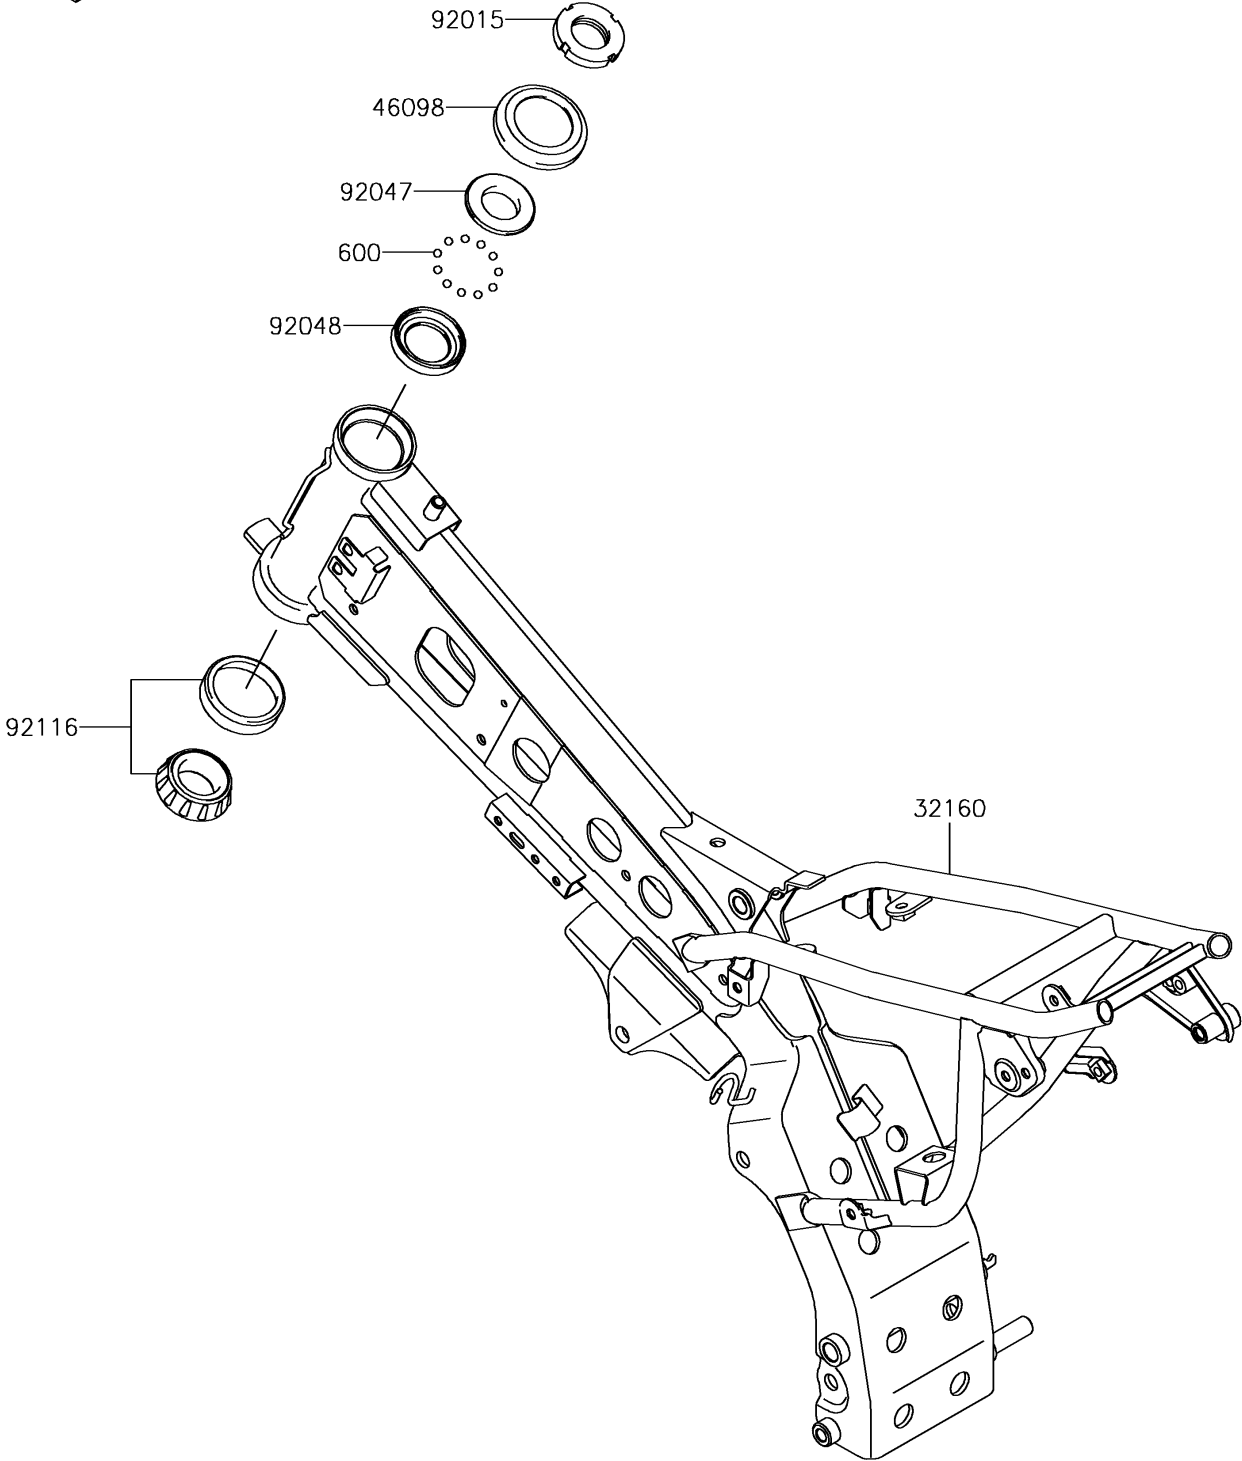

2015 KLX® 110L PARTS DIAGRAM

Frame

F2120

2015 KLX®110L PARTS LIST

Frame

ITEM NAME	PART NUMBER	QUANTITY
FRAME-COMP,P.SILVER (Ref # 32160)	32160-0501-458	1
CAP,STEERING STEM (Ref # 46098)	46098-018	1
BALL-STEEL,3/16 (Ref # 600)	600A0600	1
NUT,STEERING LOCK,25MM (Ref # 92015)	92015-1222	1
RACE,STEERING STEM BEARING (Ref # 92047)	92047-014	1
RACE,STEERING STEM BEARING (Ref # 92048)	92048-009	1
BEARING-ROLLER,HR320/28XJ (Ref # 92116)	92116-1009	1