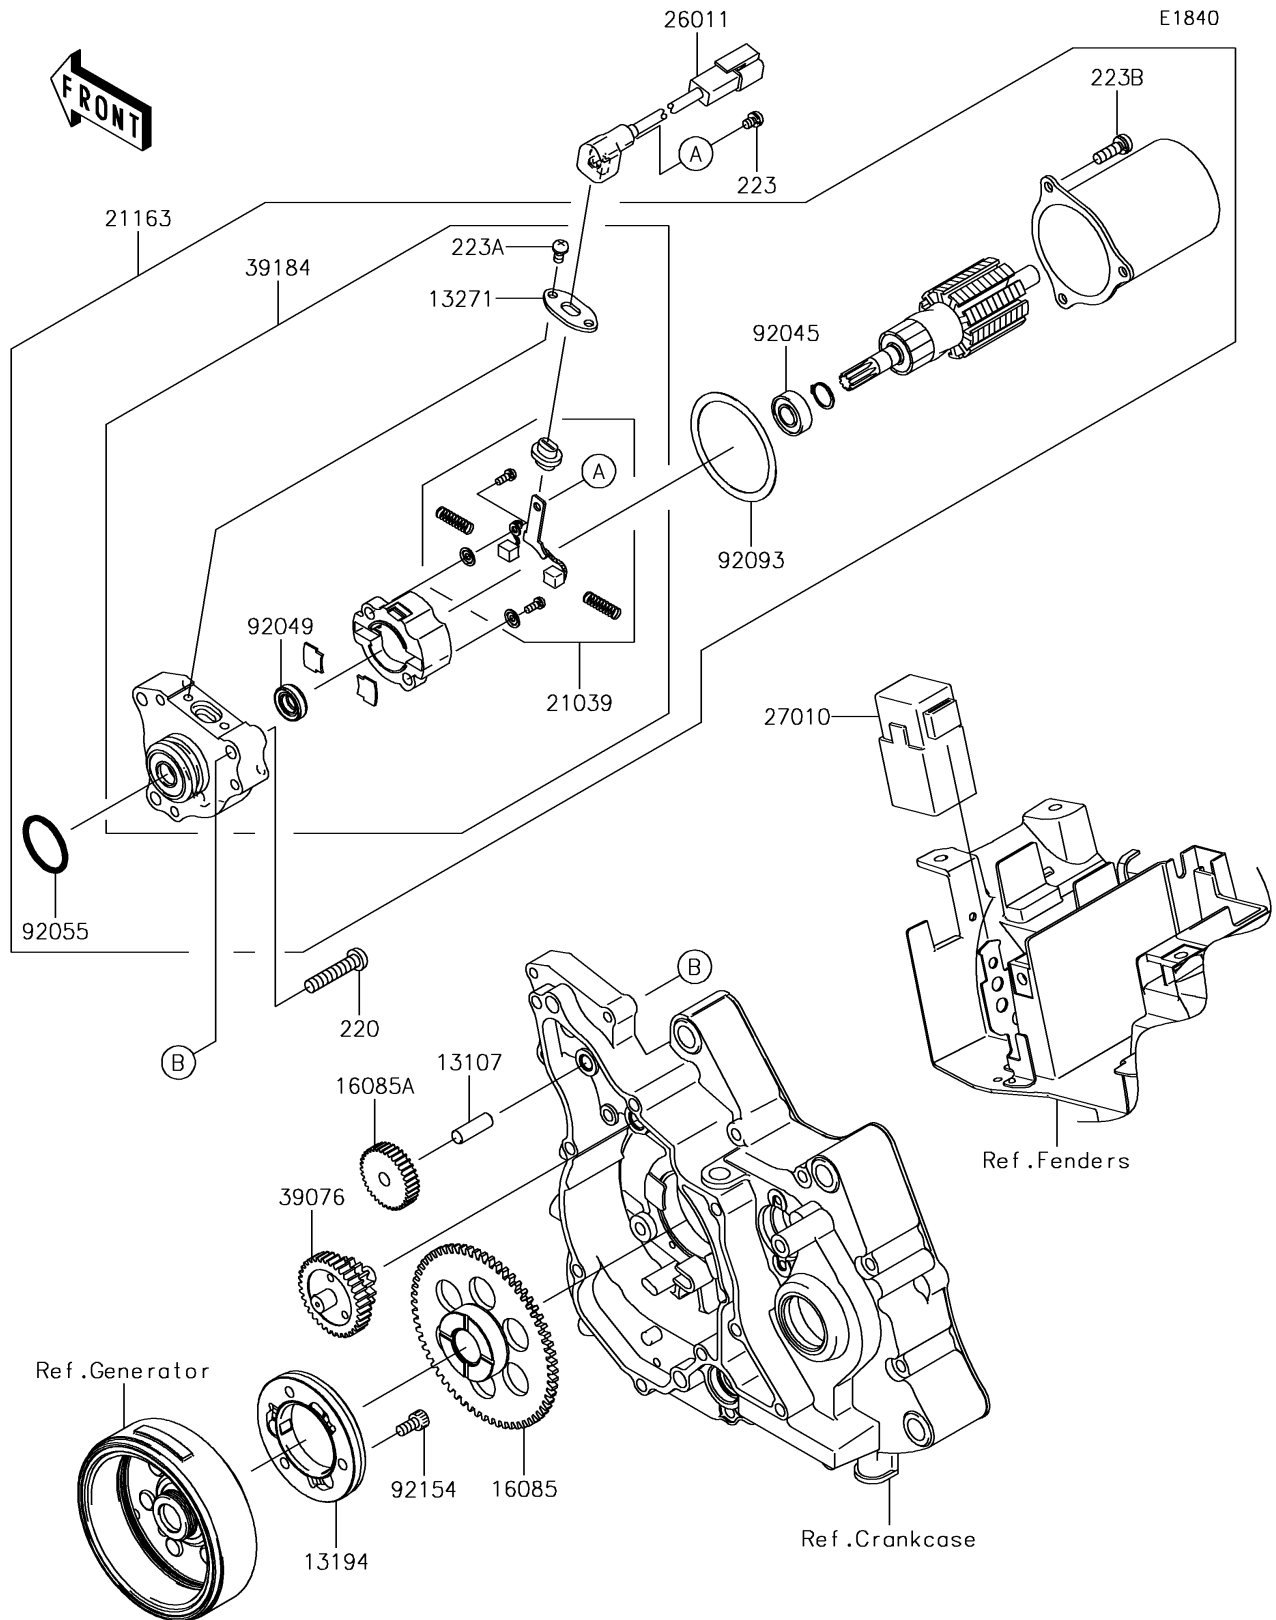

2015 KLX® 110L PARTS DIAGRAM

Starter Motor

2015 KLX®110L PARTS LIST

Starter Motor

ITEM NAME	PART NUMBER	QUANTITY
SHAFT,8X25 (Ref # 13107)	13107-1142	1
CLUTCH-ONEWAY (Ref # 13194)	13194-0013	1
PLATE (Ref # 13271)	13271-0674	1
GEAR (Ref # 16085)	16085-0136	1
GEAR,IDLE,45T (Ref # 16085A)	16085-0593	1
BRUSH,STARTER MOTOR(SET) (Ref # 21039)	21039-1067	1
STARTER-ELECTRIC (Ref # 21163)	21163-0049	1
SCREW-PAN-CROS,6X30 (Ref # 220)	220AD0630	1
SCREW-PAN-WS-CROS,4X6 (Ref # 223)	223AA0406	1
SCREW-PAN-WS-CROS,4X8 (Ref # 223A)	223AA0408	1
SCREW-PAN-WS-CROS,5X16 (Ref # 223B)	223AA0516	1
WIRE-LEAD (Ref # 26011)	26011-0249	1
SWITCH (Ref # 27010)	27010-0085	1
LIMITER (Ref # 39076)	39076-0022	1
BRACKET-ASSY (Ref # 39184)	39184-0014	1
BEARING-BALL,STARTER MOTOR (Ref # 92045)	92045-1349	1
SEAL-OIL,STARTER MOTOR (Ref # 92049)	92049-1465	1
RING-O (Ref # 92055)	92055-1276	1
SEAL,STARTER MOTOR (Ref # 92093)	92093-1079	1
BOLT (Ref # 92154)	92154-0325	1