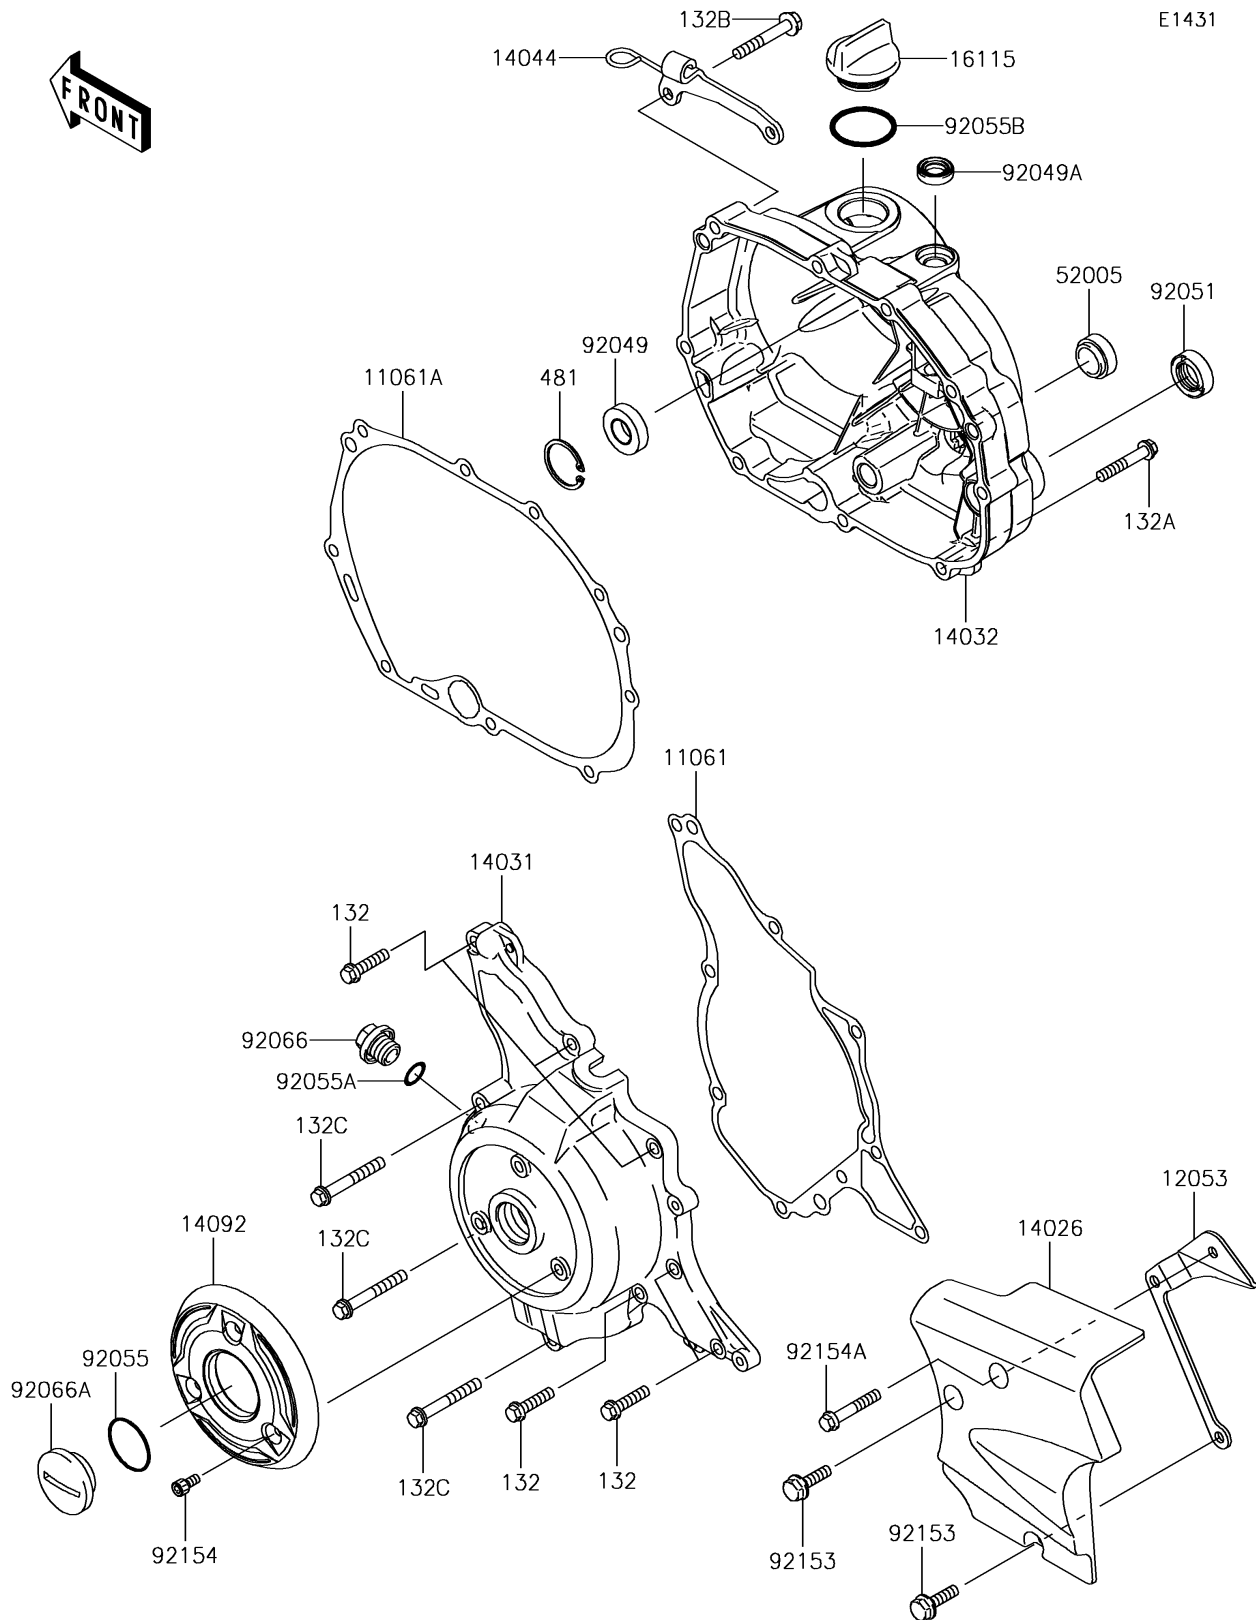

2015 KLX® 110L PARTS DIAGRAM

Engine Cover(s)

2015 KLX® 110L PARTS LIST

Engine Cover(s)

ITEM NAME	PART NUMBER	QUANTITY
GASKET,GENERATOR COVER (Ref # 11061)	11061-0257	1
GASKET,CLUTCH COVER (Ref # 11061A)	11061-0426	1
GUIDE-CHAIN (Ref # 12053)	12053-0164	1
BOLT-FLANGED-SMALL,6X25 (Ref # 132)	132BD0625	1
BOLT-FLANGED-SMALL,6X35 (Ref # 132A)	132BD0635	1
BOLT-FLANGED-SMALL,6X40 (Ref # 132B)	132BD0640	1
BOLT-FLANGED-SMALL,6X45 (Ref # 132C)	132BD0645	1
COVER-CHAIN (Ref # 14026)	14026-0070	1
COVER-GENERATOR,SILVER (Ref # 14031)	14031-0119-GS	1
COVER-CLUTCH (Ref # 14032)	14032-0138	1
HOLDER-CABLE (Ref # 14044)	14044-0043	1
COVER (Ref # 14092)	14092-0029	1
CAP-OIL FILLER (Ref # 16115)	16115-1068	1
CIRCLIP-TYPE-C,28MM (Ref # 481)	481J2800	1
GAUGE,OIL LEVEL (Ref # 52005)	52005-0019	1
SEAL-OIL,S 12 28 7 HS (Ref # 92049)	92049-0051	1
SEAL-OIL,12X20X5.5 (Ref # 92049A)	92049-0150	1
SEAL-OIL,TB16267 (Ref # 92051)	92051-003	1
RING-O,25.7X2.4 (Ref # 92055)	92055-0154	1
RING-O,14.8X2.4 (Ref # 92055A)	92055-0194	1
RING-O,31.5X2.6 (Ref # 92055B)	92055-049	1
PLUG,14X10 (Ref # 92066)	92066-0724	1
PLUG,GENERATOR COVER CAP (Ref # 92066A)	92066-1565	1
BOLT,6X20 (Ref # 92153)	92153-1184	1
BOLT,SOCKET,5X10 (Ref # 92154)	92154-0789	1
BOLT,FLANGED,6X35 (Ref # 92154A)	92154-1297	1