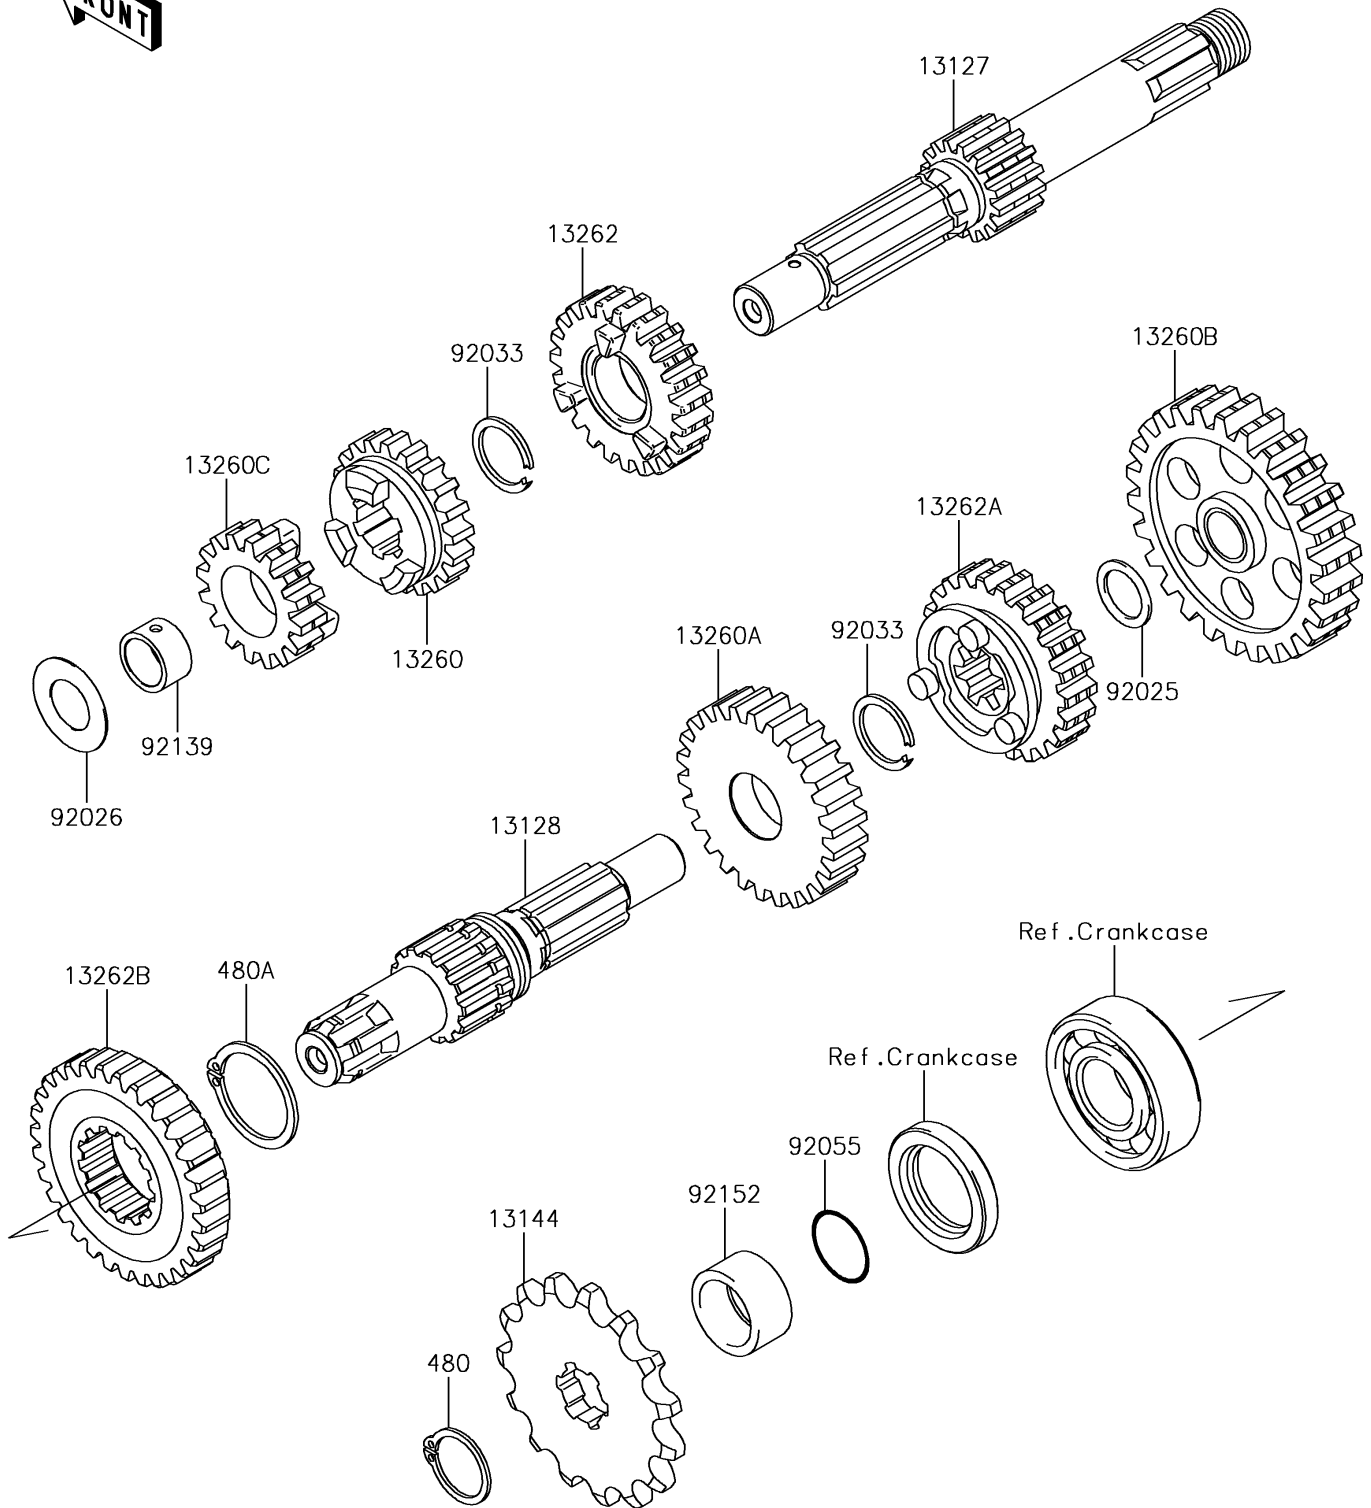

2015 KLX® 110L PARTS DIAGRAM

Transmission

E1361

2015 KLX®110L PARTS LIST

Transmission

ITEM NAME	PART NUMBER	QUANTITY
SHAFT-TRANSMISSION INPUT,12T (Ref # 13127)	13127-0661	1
SHAFT-TRANSMISSION OUTPUT (Ref # 13128)	13128-0672	1
SPROCKET-OUTPUT,13T (Ref # 13144)	13144-1043	1
GEAR,INPUT 3RD,20T (Ref # 13260)	13260-1839	1
GEAR,OUTPUT 3RD,27T (Ref # 13260A)	13260-1842	1
GEAR,OUTPUT LOW,36T (Ref # 13260B)	13260-1862	1
GEAR,INPUT 2ND,16T (Ref # 13260C)	13260-1986	1
GEAR,INPUT 4TH,23T (Ref # 13262)	13262-0666	1
GEAR,OUTPUT 4TH,25T (Ref # 13262A)	13262-0667	1
GEAR,OUTPUT 2ND,31T (Ref # 13262B)	13262-0913	1
CIRCLIP-TYPE-C,17MM (Ref # 480)	480J1700	1
CIRCLIP-TYPE-C,24MM (Ref # 480A)	480J2400	1
SHIM (Ref # 92025)	92025-1280	1
SPACER (Ref # 92026)	92026-1091	1
RING-SNAP,17MM (Ref # 92033)	92033-1060	1
RING-O,16.8MM (Ref # 92055)	92055-1235	1
BUSHING (Ref # 92139)	92139-1102	1
COLLAR,SPROCKET (Ref # 92152)	92152-0998	1