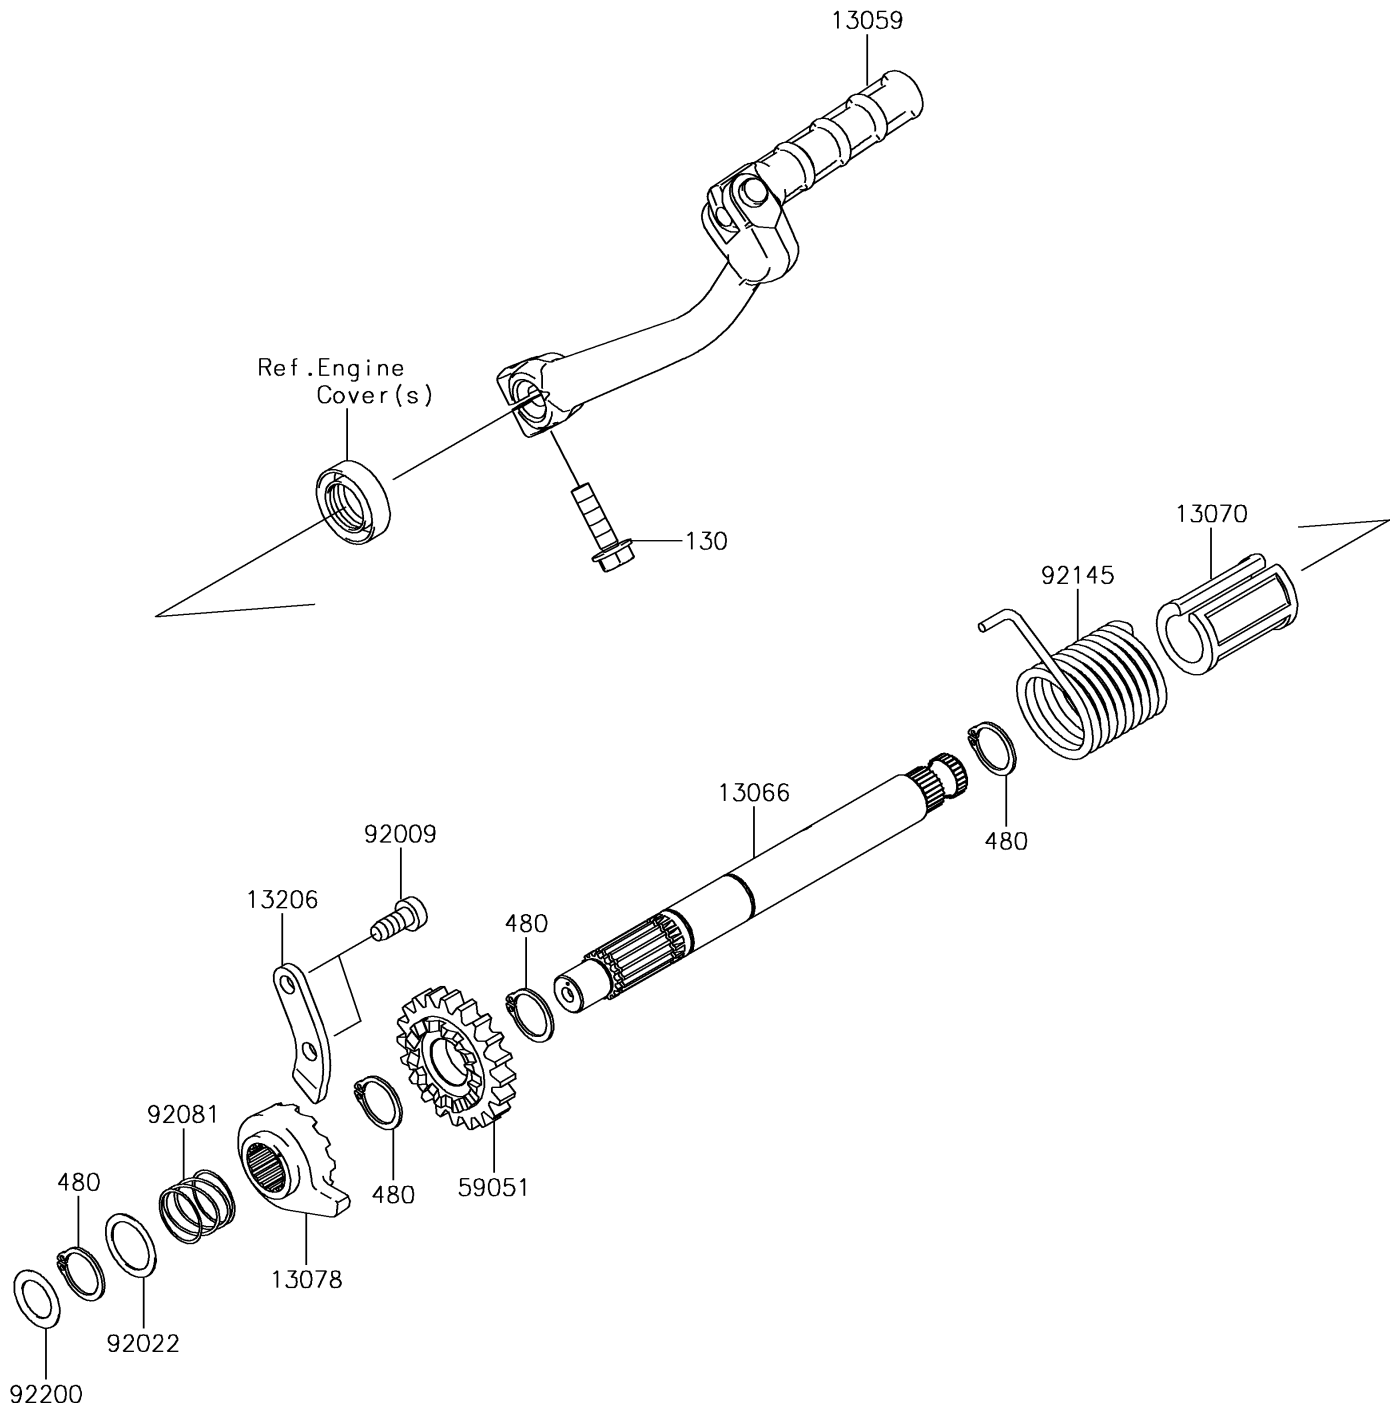

2015 KLX® 110L PARTS DIAGRAM

Kickstarter Mechanism

E1340

2015 KLX® 110L PARTS LIST

Kickstarter Mechanism

ITEM NAME	PART NUMBER	QUANTITY
BOLT-FLANGED,6X22 (Ref # 130)	130CA0622	1
LEVER-KICK (Ref # 13059)	13059-0046	1
SHAFT-KICK (Ref # 13066)	13066-0062	1
GUIDE,KICK SHAFT (Ref # 13070)	13070-1035	1
RATCHET (Ref # 13078)	13078-0557	1
GUIDE-KICK (Ref # 13206)	13206-1006	1
CIRCLIP-TYPE-C,16MM (Ref # 480)	480J1600	1
GEAR-SPUR (Ref # 59051)	59051-0715	1
SCREW,TAPPING (Ref # 92009)	92009-1104	1
WASHER,16.8X22X0.5 (Ref # 92022)	92022-315	1
SPRING,RATCHET (Ref # 92081)	92081-122	1
SPRING,KICK STARTER (Ref # 92145)	92145-0626	1
WASHER,13.2X20X0.5 (Ref # 92200)	92200-0571	1