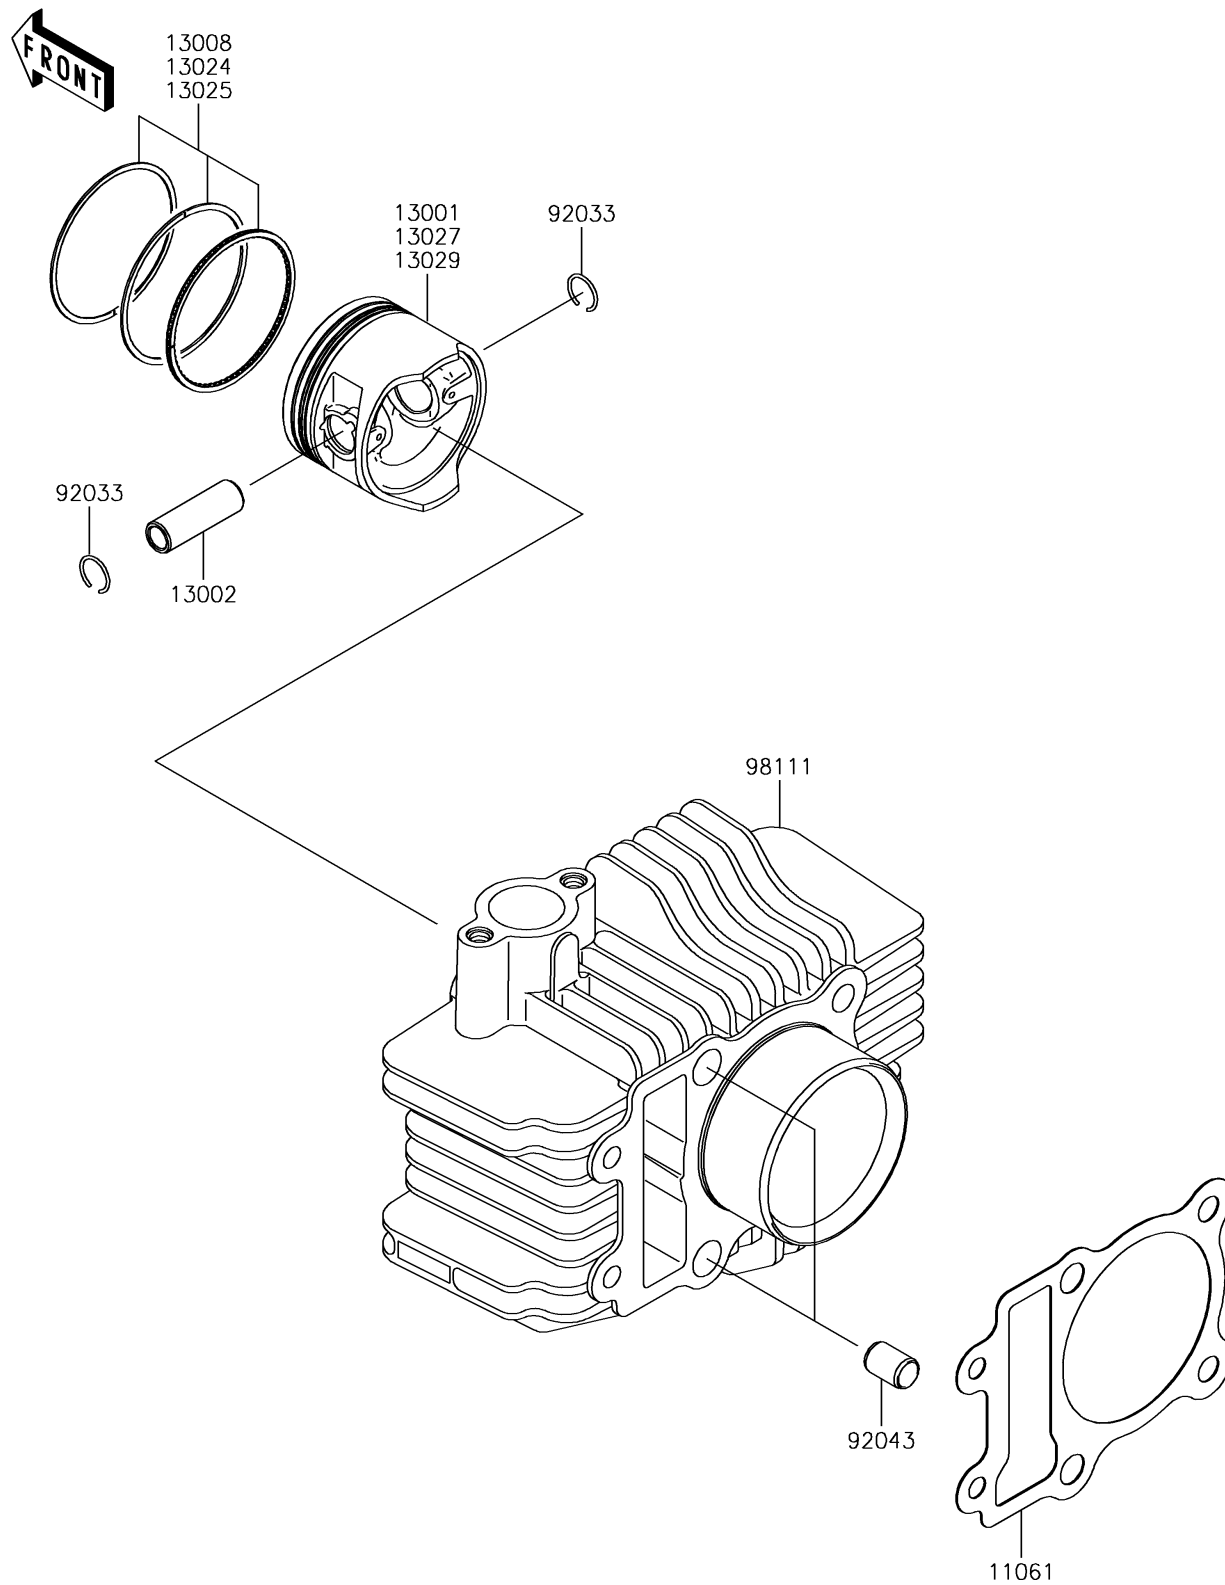

2015 KLX® 110L PARTS DIAGRAM

Cylinder/Piston(s)

E1120

2015 KLX®110L PARTS LIST

Cylinder/Piston(s)

ITEM NAME	PART NUMBER	QUANTITY
GASKET,CYLINDER BASE (Ref # 11061)	11061-0256	1
PISTON-ENGINE,STD (Ref # 13001)	13001-0118	1
PIN-PISTON (Ref # 13002)	13002-0031	1
RING-SET-PISTON (Ref # 13008)	13008-0011	1
RING-SET-PISTON LL,O/S 1.00 (Ref # 13024)	13024-0007	1
RING-SET-PISTON L,O/S 0.50 (Ref # 13025)	13025-0008	1
PISTON-ENGINE LL (Ref # 13027)	13027-0015	1
PISTON-ENGINE L (Ref # 13029)	13029-0020	1
RING-SNAP (Ref # 92033)	92033-1072	1
PIN,8.2X10X14 (Ref # 92043)	92043-0100	1
CYLINDER-COMP-ENGINE (Ref # 98111)	98111-0031	1