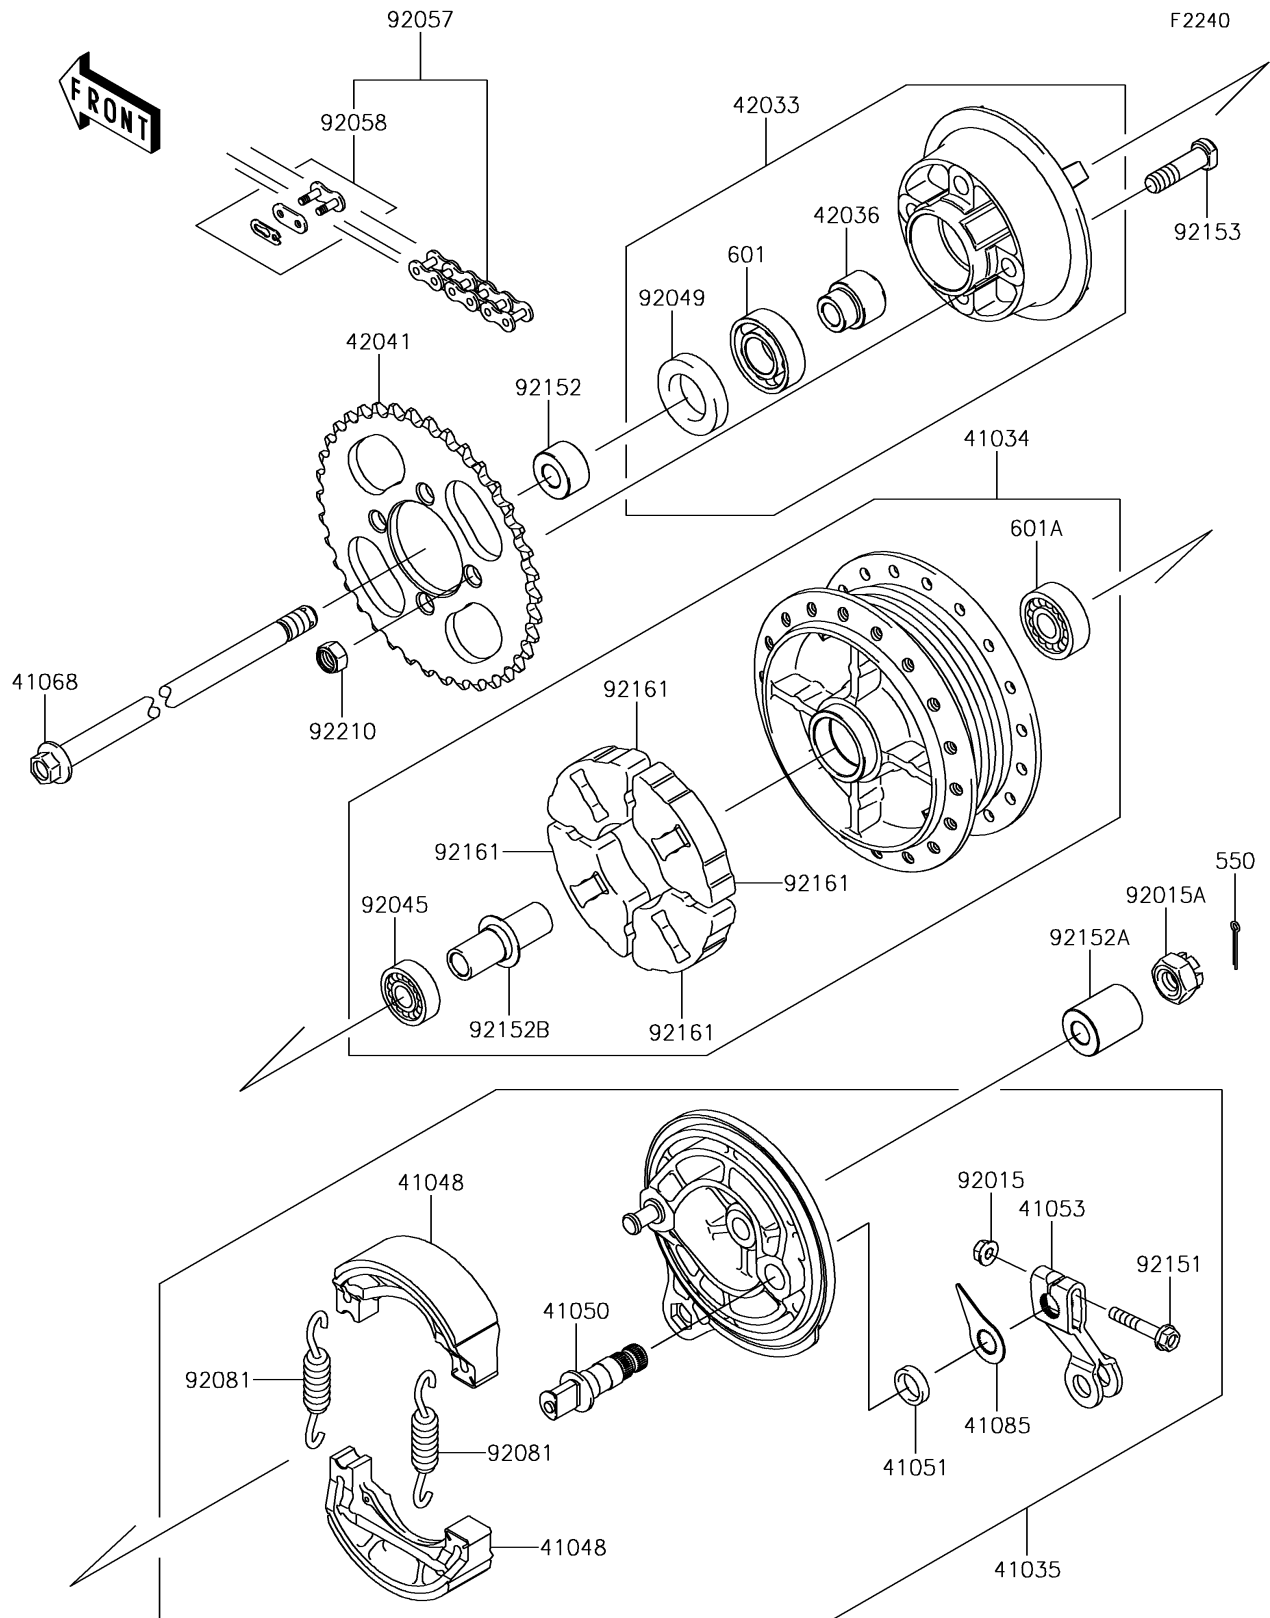

2015 KLX® 110 PARTS DIAGRAM

Rear Hub

2015 KLX®110 PARTS LIST

Rear Hub

ITEM NAME	PART NUMBER	QUANTITY
DRUM-ASSY,REAR BRAKE (Ref # 41034)	41034-0010	1
PANEL-ASSY-BRAKE,RR (Ref # 41035)	41035-0084	1
SHOE-BRAKE (Ref # 41048)	41048-1141	1
CAM-BRAKE (Ref # 41050)	41050-1082	1
SEAL,BRAKE CAM (Ref # 41051)	41051-001	1
LEVER-BRAKE CAM (Ref # 41053)	41053-0021	1
AXLE,RR (Ref # 41068)	41068-0016	1
INDICATOR (Ref # 41085)	41085-1085	1
COUPLING-ASSY,RR HUB (Ref # 42033)	42033-1223	1
SLEEVE,RR HUB COUPLING,L=29 (Ref # 42036)	42036-1292	1
SPROCKET-HUB,38T (Ref # 42041)	42041-0082	1
PIN-COTTER,2.5X30 (Ref # 550)	550S2530	1
BEARING-BALL,#6004UG (Ref # 601)	601B6004UG	1
BEARING-BALL,#6301UG (Ref # 601A)	601B6301UG	1
NUT,FLANGED,6MM (Ref # 92015)	92015-1367	1
NUT,CASTLE,12MM (Ref # 92015A)	92015-1870	1
BEARING-BALL,6201ZC3/5C (Ref # 92045)	92045-1308	1
SEAL-OIL,SC26X42X8 (Ref # 92049)	92049-1490	1
CHAIN,DRIVE,DID420DXX90L (Ref # 92057)	92057-0183	1
JOINT-CHAIN,DRIVE (Ref # 92058)	92058-0006	1
SPRING,BRAKE SHOE (Ref # 92081)	92081-1766	1
BOLT,FLANGED,6X34 (Ref # 92151)	92151-1209	1
COLLAR,RR AXLE,LH,L=14.8 (Ref # 92152)	92152-1405	1
COLLAR,RR AXLE,RH,L=32 (Ref # 92152A)	92152-1406	1
COLLAR,REAR BRAKE DRUM,L=58 (Ref # 92152B)	92152-1409	1
BOLT,10X36 (Ref # 92153)	92153-1120	1
DAMPER,RR HUB SHOCK (Ref # 92161)	92161-0084	1
NUT,LOCK,10MM (Ref # 92210)	92210-1351	1