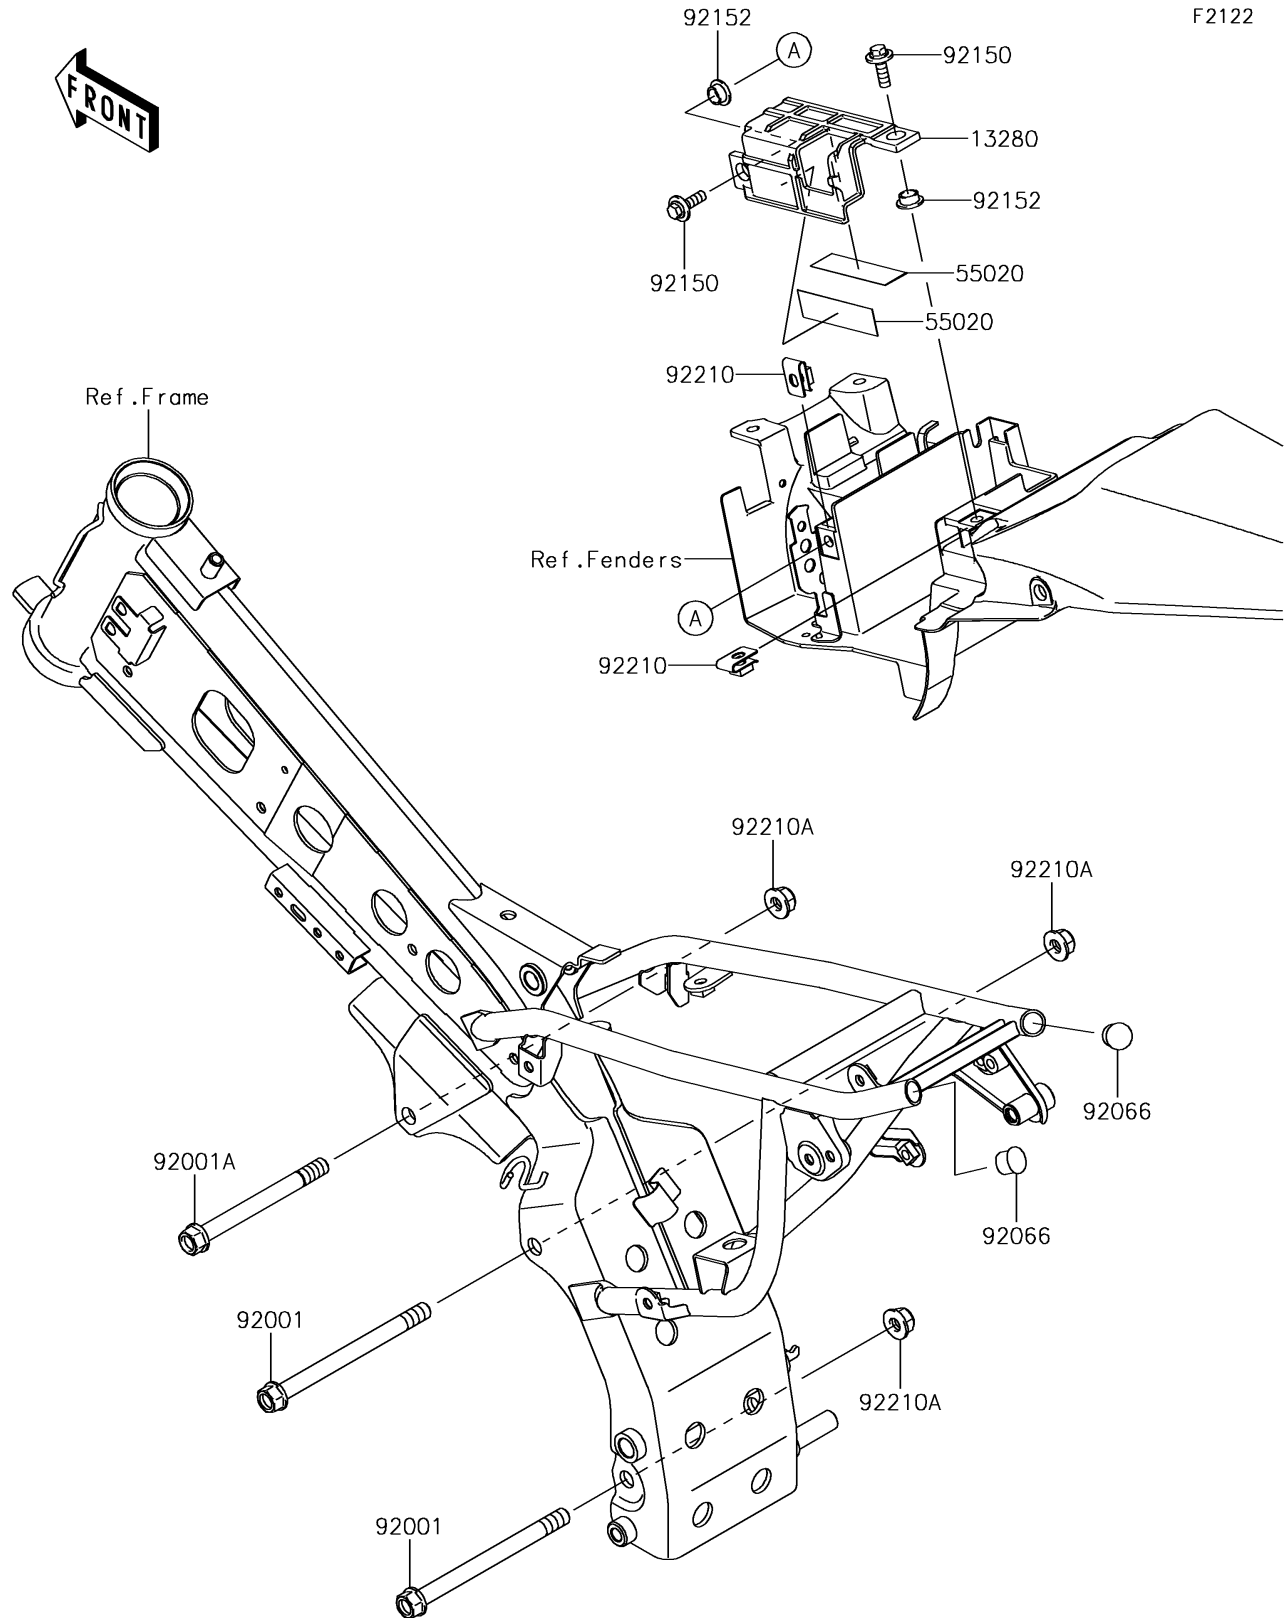

2015 KLX® 110 PARTS DIAGRAM

Engine Mount

F2122

2015 KLX®110 PARTS LIST

Engine Mount

ITEM NAME	PART NUMBER	QUANTITY
HOLDER,BATTERY (Ref # 13280)	13280-0384	1
GUARD (Ref # 55020)	55020-0527	1
BOLT,FLANGED,10X125 (Ref # 92001)	92001-1720	1
BOLT,FLANGED,10X105,BLACK (Ref # 92001A)	92001-1751	1
PLUG (Ref # 92066)	92066-1081	1
BOLT,FLANGED,6X20 (Ref # 92150)	92150-1339	1
COLLAR (Ref # 92152)	92152-0789	1
NUT,6MM (Ref # 92210)	92210-0218	1
NUT,LOCK,FLANGED,10MM (Ref # 92210A)	92210-1081	1