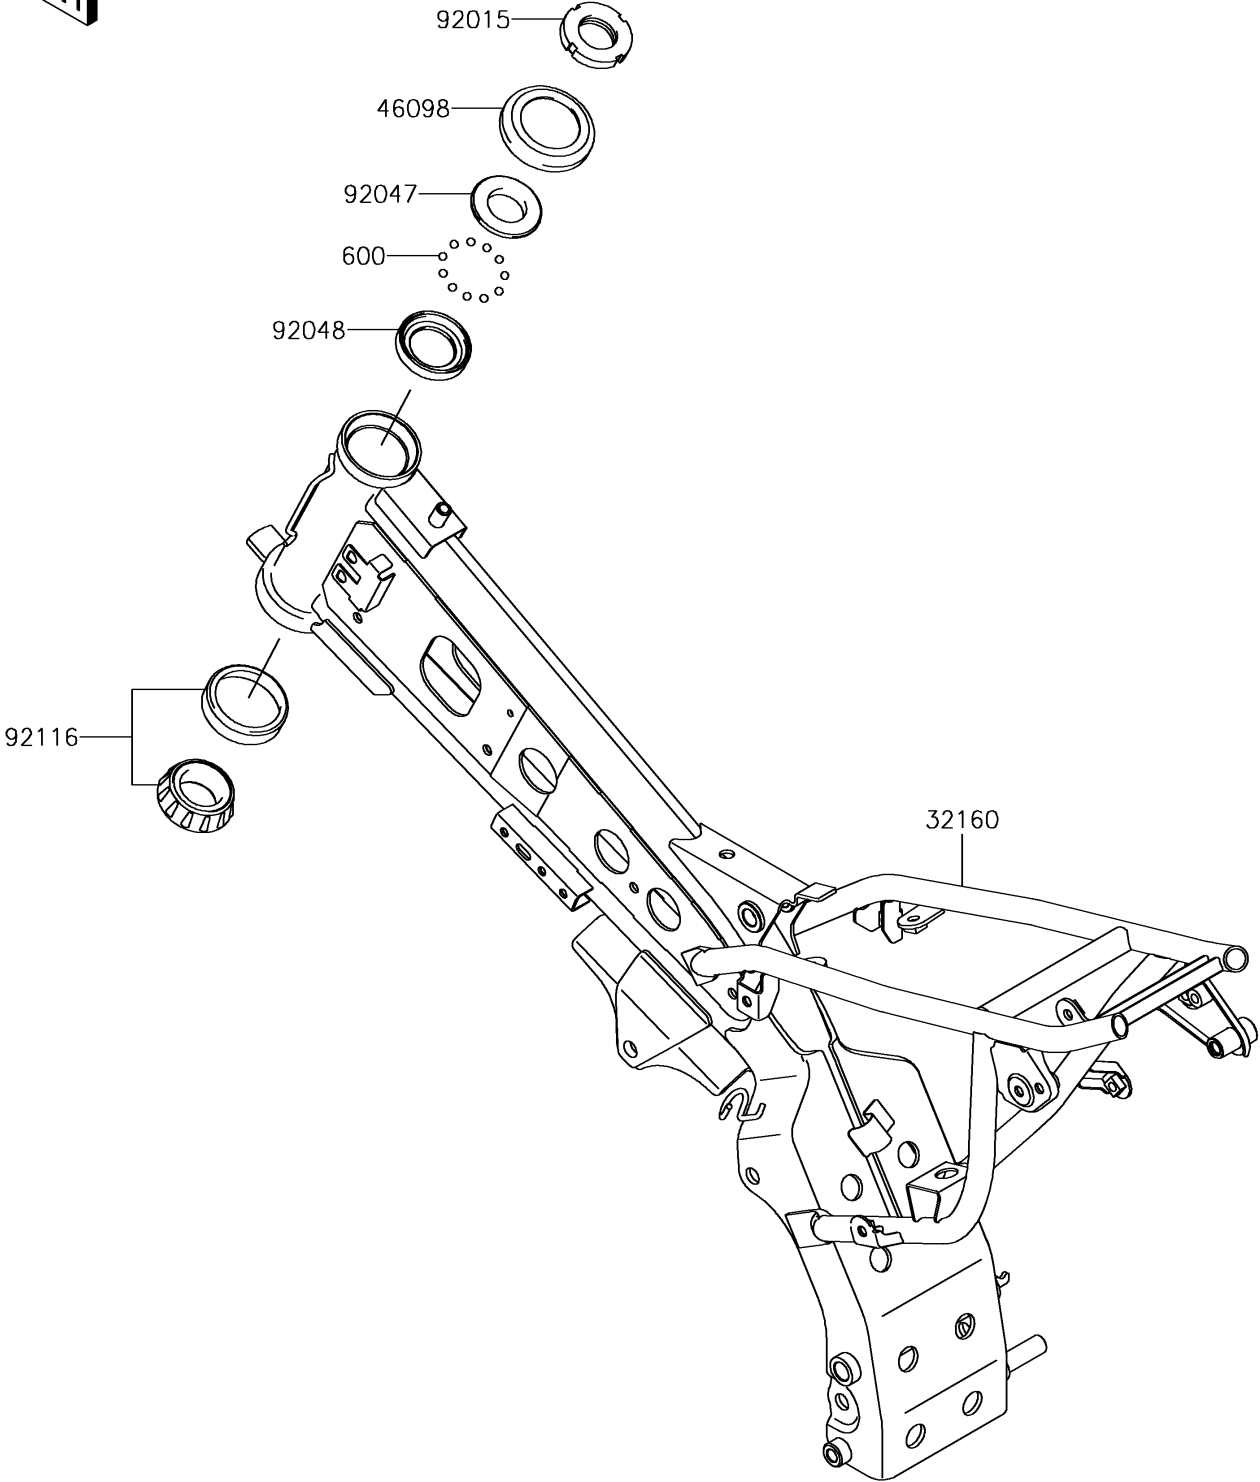

2015 KLX®110 PARTS DIAGRAM

Frame

F2120

2015 KLX®110 PARTS LIST

Frame

ITEM NAME	PART NUMBER	QUANTITY
FRAME-COMP,P.SILVER (Ref # 32160)	32160-0501-458	1
CAP,STEERING STEM (Ref # 46098)	46098-018	1
BALL-STEEL,3/16 (Ref # 600)	600A0600	1
NUT,STEERING LOCK,25MM (Ref # 92015)	92015-1222	1
RACE,STEERING STEM BEARING (Ref # 92047)	92047-014	1
RACE,STEERING STEM BEARING (Ref # 92048)	92048-009	1
BEARING-ROLLER,HR320/28XJ (Ref # 92116)	92116-1009	1