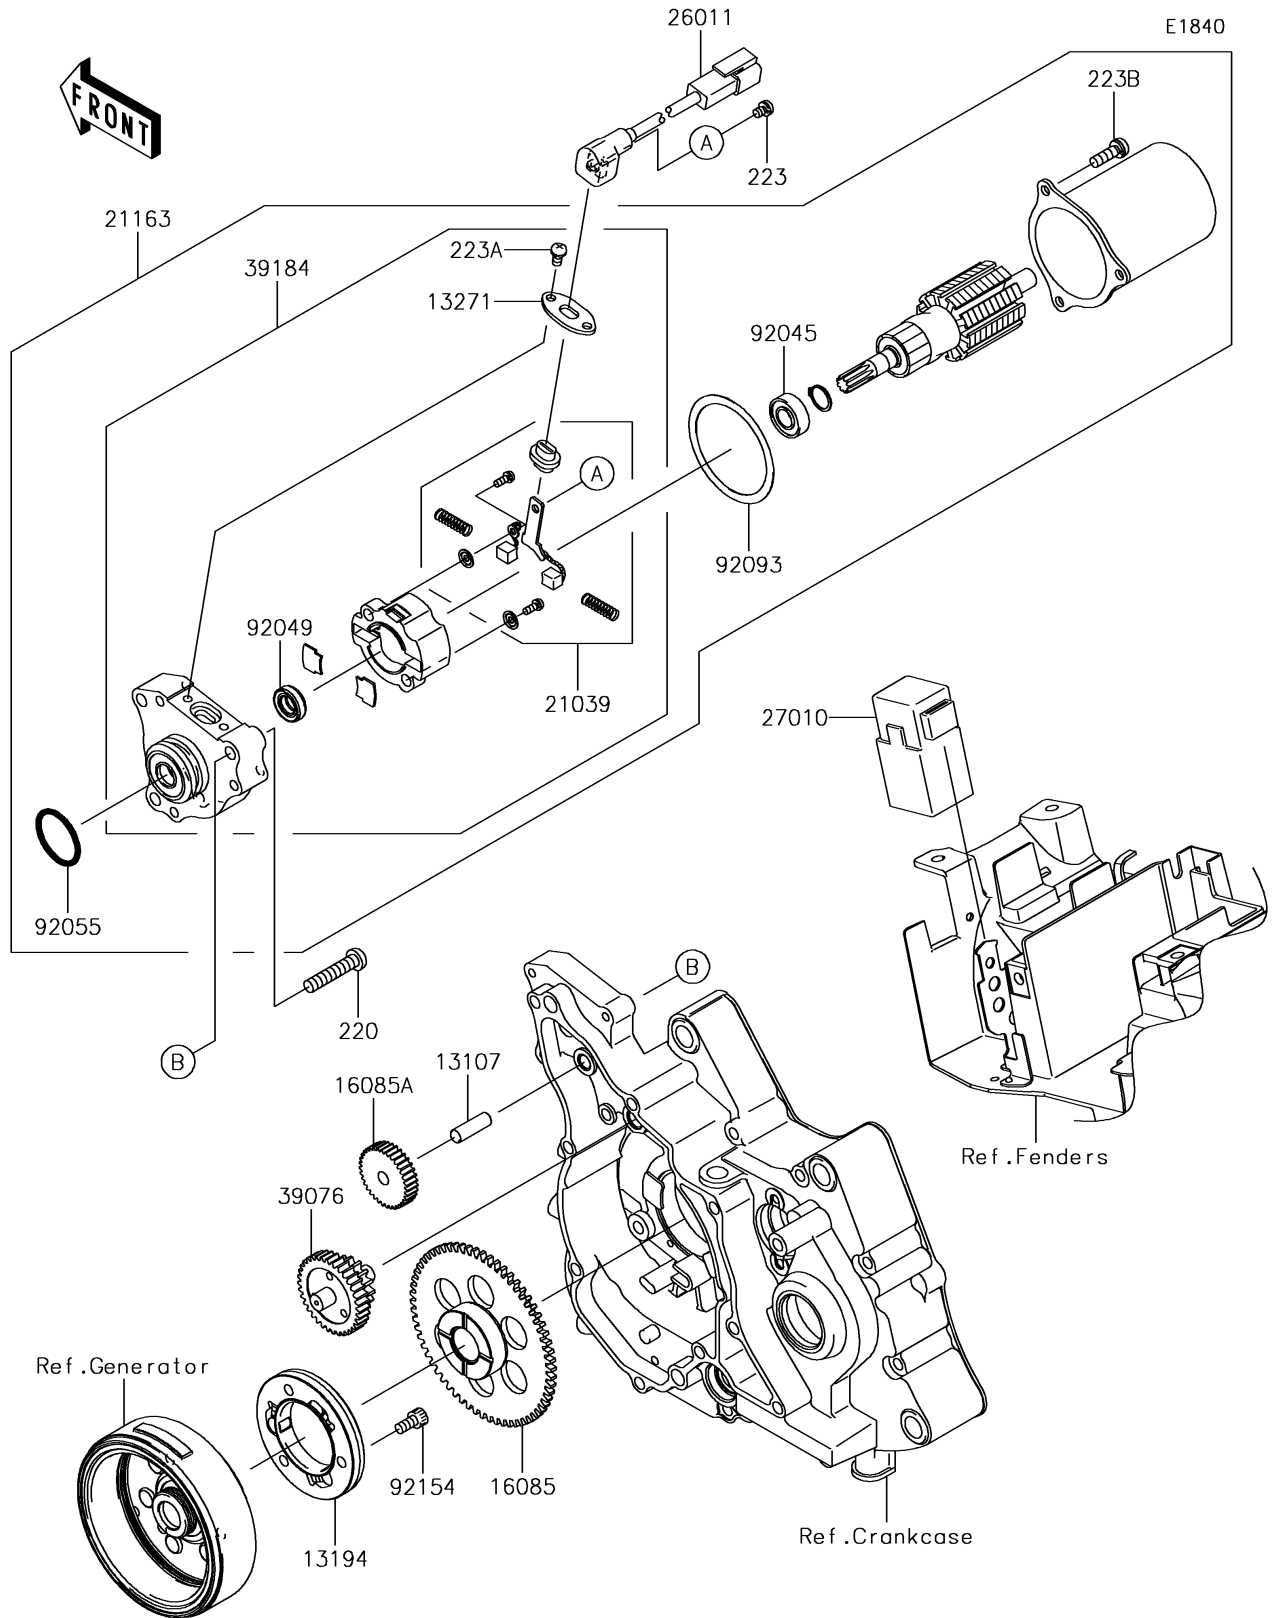

2015 KLX® 110 PARTS DIAGRAM

Starter Motor

2015 KLX®110 PARTS LIST

Starter Motor

ITEM NAME	PART NUMBER	QUANTITY
SHAFT,8X25 (Ref # 13107)	13107-1142	1
CLUTCH-ONEWAY (Ref # 13194)	13194-0013	1
PLATE (Ref # 13271)	13271-0674	1
GEAR (Ref # 16085)	16085-0136	1
GEAR,IDLE,45T (Ref # 16085A)	16085-0593	1
BRUSH,STARTER MOTOR(SET) (Ref # 21039)	21039-1067	1
STARTER-ELECTRIC (Ref # 21163)	21163-0049	1
SCREW-PAN-CROS,6X30 (Ref # 220)	220AD0630	1
SCREW-PAN-WS-CROS,4X6 (Ref # 223)	223AA0406	1
SCREW-PAN-WS-CROS,4X8 (Ref # 223A)	223AA0408	1
SCREW-PAN-WS-CROS,5X16 (Ref # 223B)	223AA0516	1
WIRE-LEAD (Ref # 26011)	26011-0249	1
SWITCH (Ref # 27010)	27010-0085	1
LIMITER (Ref # 39076)	39076-0022	1
BRACKET-ASSY (Ref # 39184)	39184-0014	1
BEARING-BALL,STARTER MOTOR (Ref # 92045)	92045-1349	1
SEAL-OIL,STARTER MOTOR (Ref # 92049)	92049-1465	1
RING-O (Ref # 92055)	92055-1276	1
SEAL,STARTER MOTOR (Ref # 92093)	92093-1079	1
BOLT (Ref # 92154)	92154-0325	1