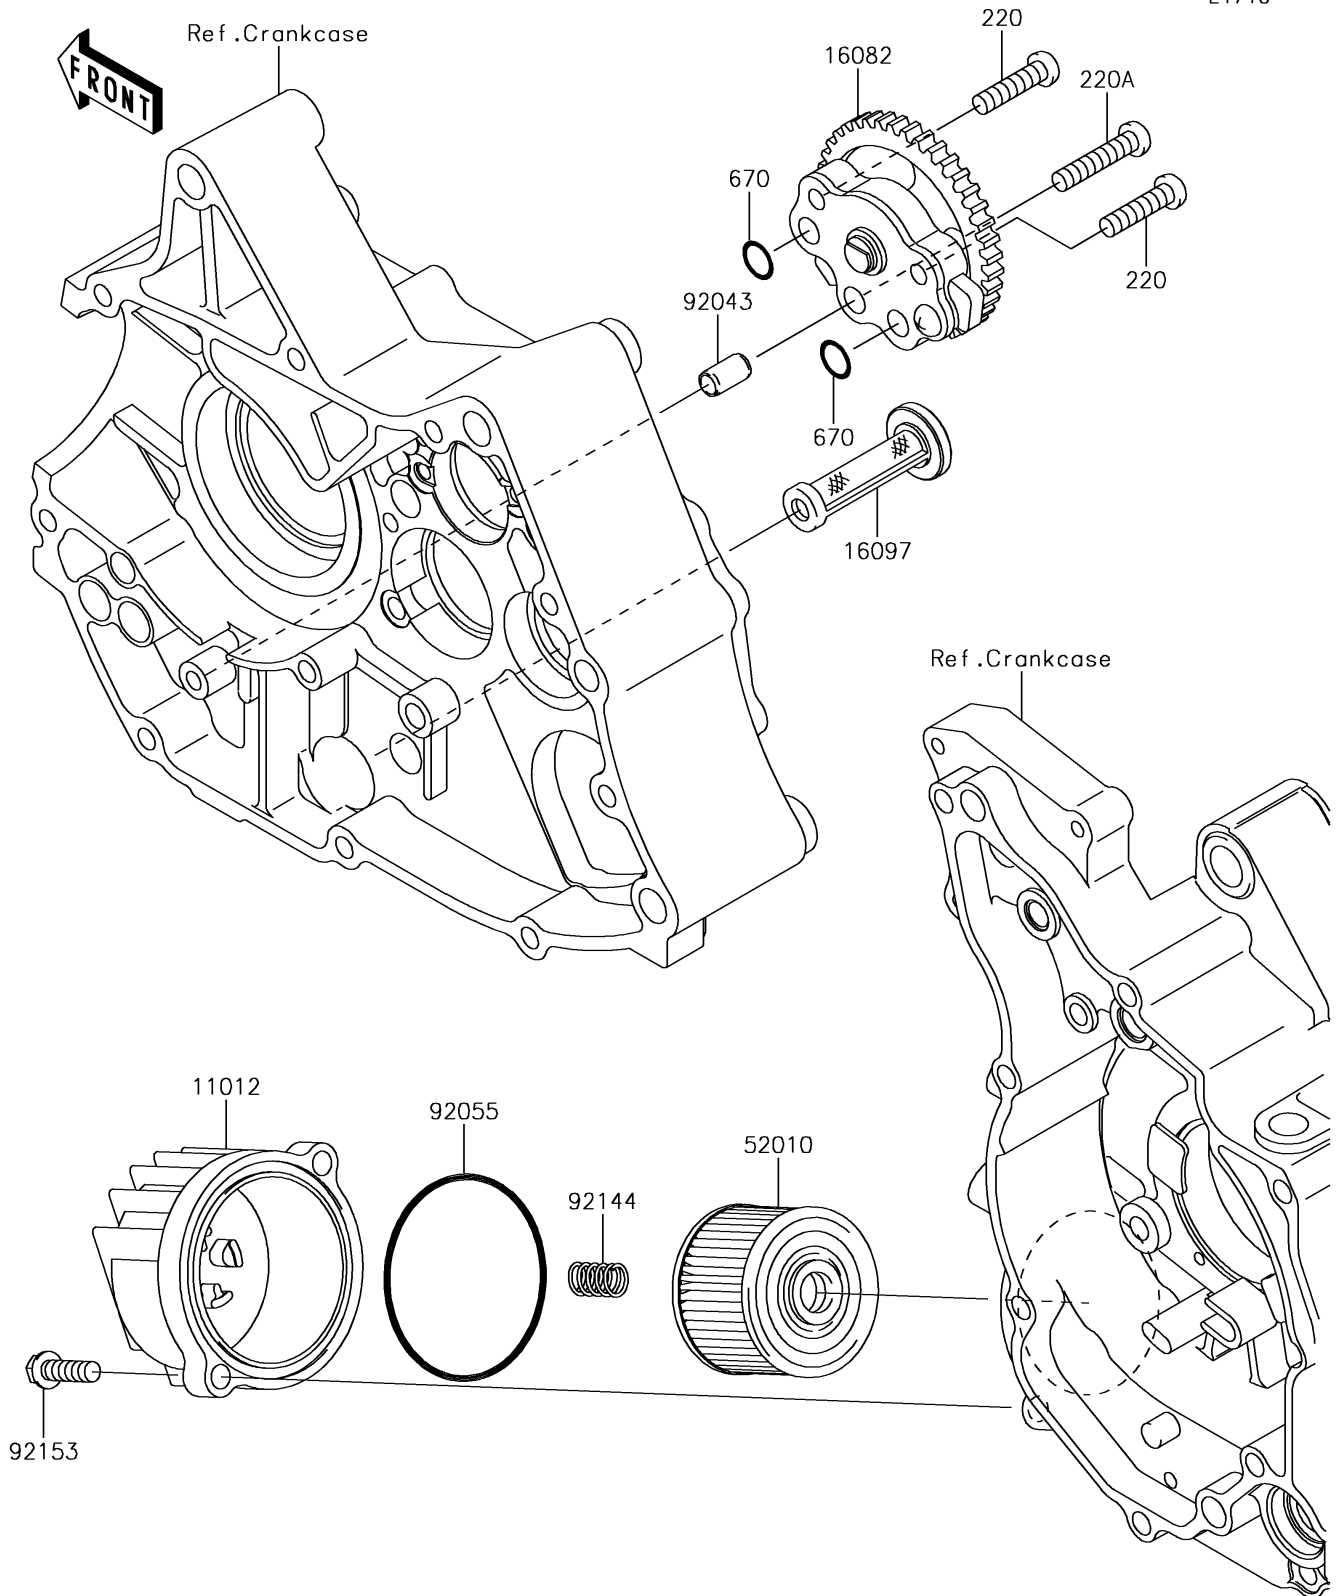

2015 KLX® 110 PARTS DIAGRAM

Oil Pump

E1710

2015 KLX® 110 PARTS LIST

Oil Pump

ITEM NAME	PART NUMBER	QUANTITY
CAP (Ref # 11012)	11012-1980	1
PUMP-ASSY-OIL (Ref # 16082)	16082-0010	1
FILTER-ASSY-OIL (Ref # 16097)	16097-1071	1
SCREW-PAN-CROS,6X25 (Ref # 220)	220AA0625	1
SCREW-PAN-CROS,6X30 (Ref # 220A)	220AA0630	1
ELEMENT-OIL FILTER (Ref # 52010)	52010-1053	1
O RING,9.8X1.9 (Ref # 670)	670B1510	1
PIN,6.2X8X14 (Ref # 92043)	92043-0099	1
RING-O,59.6X2.4 (Ref # 92055)	92055-3018	1
SPRING (Ref # 92144)	92144-1892	1
BOLT,6X20 (Ref # 92153)	92153-1184	1