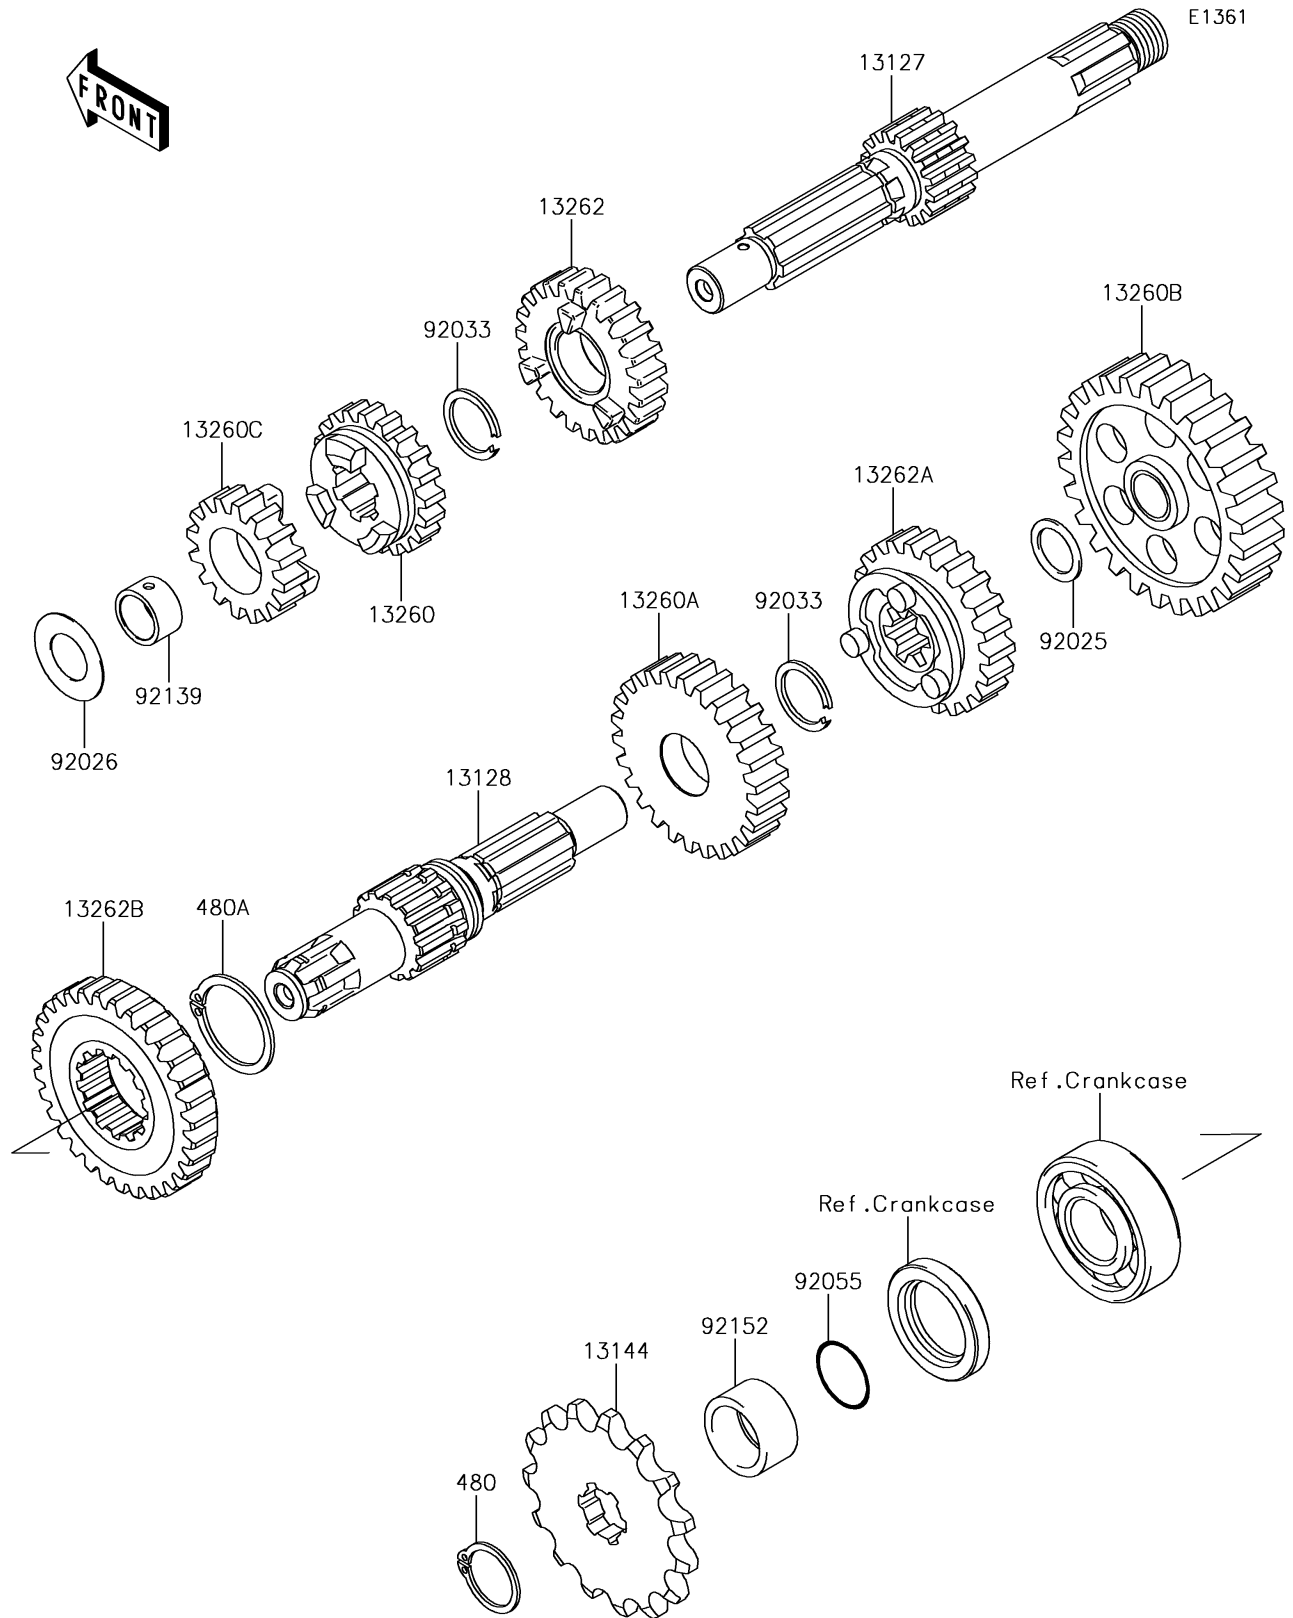

## 2015 KLX® 110 PARTS DIAGRAM

Transmission

## 2015 KLX®110 PARTS LIST

Transmission

ITEM NAME	PART NUMBER	QUANTITY
SHAFT-TRANSMISSION INPUT,12T (Ref # 13127)	13127-0661	1
SHAFT-TRANSMISSION OUTPUT (Ref # 13128)	13128-0672	1
SPROCKET-OUTPUT,13T (Ref # 13144)	13144-1043	1
GEAR,INPUT 3RD,20T (Ref # 13260)	13260-1839	1
GEAR,OUTPUT 3RD,27T (Ref # 13260A)	13260-1842	1
GEAR,OUTPUT LOW,36T (Ref # 13260B)	13260-1862	1
GEAR,INPUT 2ND,16T (Ref # 13260C)	13260-1986	1
GEAR,INPUT 4TH,23T (Ref # 13262)	13262-0666	1
GEAR,OUTPUT 4TH,25T (Ref # 13262A)	13262-0667	1
GEAR,OUTPUT 2ND,31T (Ref # 13262B)	13262-0913	1
CIRCLIP-TYPE-C,17MM (Ref # 480)	480J1700	1
CIRCLIP-TYPE-C,24MM (Ref # 480A)	480J2400	1
SHIM (Ref # 92025)	92025-1280	1
SPACER (Ref # 92026)	92026-1091	1
RING-SNAP,17MM (Ref # 92033)	92033-1060	1
RING-O,16.8MM (Ref # 92055)	92055-1235	1
BUSHING (Ref # 92139)	92139-1102	1
COLLAR,SPROCKET (Ref # 92152)	92152-0998	1