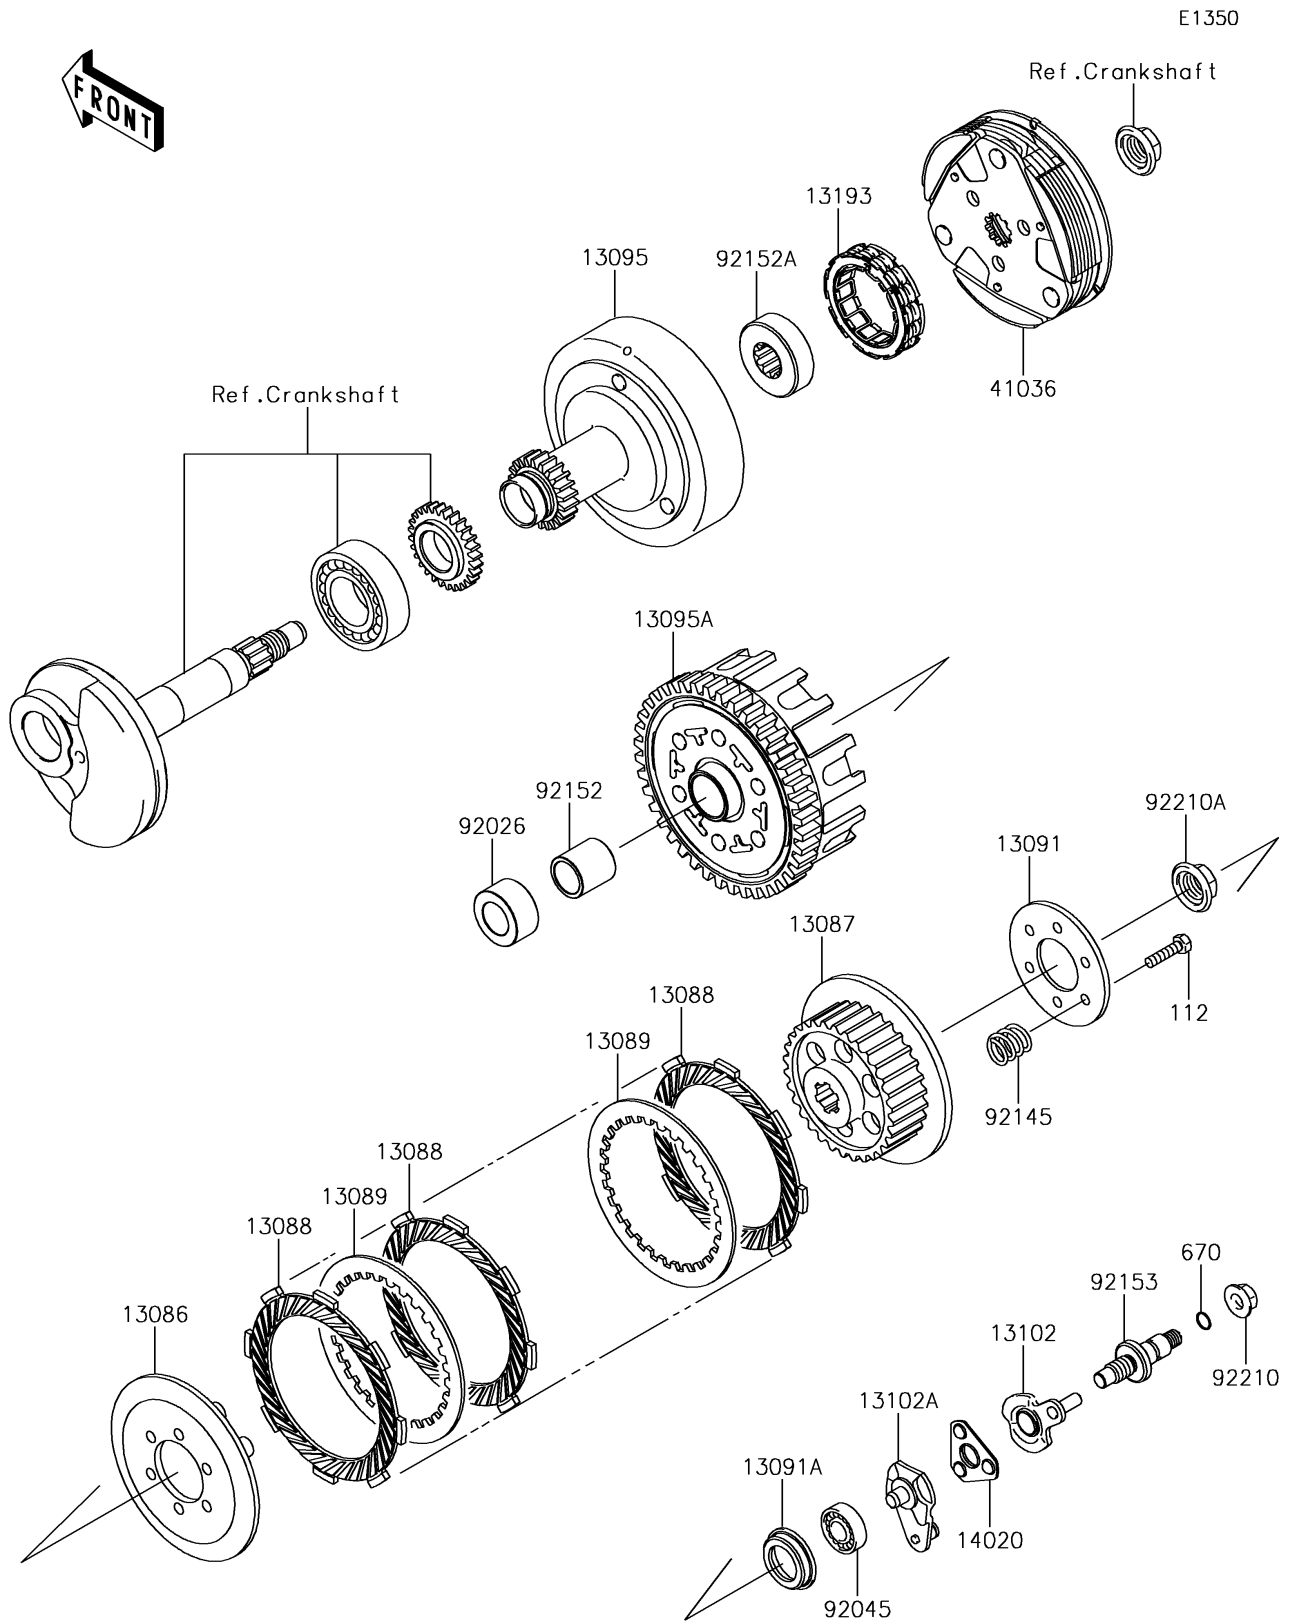

## 2015 KLX® 110 PARTS DIAGRAM

Clutch

## 2015 KLX®110 PARTS LIST

### Clutch

ITEM NAME	PART NUMBER	QUANTITY
BOLT-UPSET,5X20 (Ref # 112)	112BA0520	1
WHEEL-CLUTCH (Ref # 13086)	13086-1065	1
HUB-CLUTCH (Ref # 13087)	13087-1151	1
PLATE-FRICTION (Ref # 13088)	13088-1142	1
PLATE-CLUTCH (Ref # 13089)	13089-1087	1
HOLDER,CLUTCH (Ref # 13091)	13091-1782	1
HOLDER (Ref # 13091A)	13091-1787	1
HOUSING-COMP-CLUTCH (Ref # 13095)	13095-0128	1
HOUSING-COMP-CLUTCH (Ref # 13095A)	13095-1403	1
RELEASE-COMP-CLUTCH (Ref # 13102)	13102-1135	1
RELEASE-COMP-CLUTCH (Ref # 13102A)	13102-1136	1
CLUTCH-ASSY-ONEWAY (Ref # 13193)	13193-0008	1
RETAINER (Ref # 14020)	14020-1100	1
HUB-ASSY,CLUTCH (Ref # 41036)	41036-0261	1
O RING,8MM (Ref # 670)	670B1508	1
SPACER (Ref # 92026)	92026-1605	1
BEARING-BALL,#628 (Ref # 92045)	92045-1123	1
SPRING (Ref # 92145)	92145-0744	1
COLLAR,17X22X22.7 (Ref # 92152)	92152-0393	1
COLLAR,19X39.9X13 (Ref # 92152A)	92152-1370	1
BOLT,CLUTCH RELEASE (Ref # 92153)	92153-0525	1
NUT,FLANGED,8MM (Ref # 92210)	92210-0004	1
NUT,14MM (Ref # 92210A)	92210-1374	1