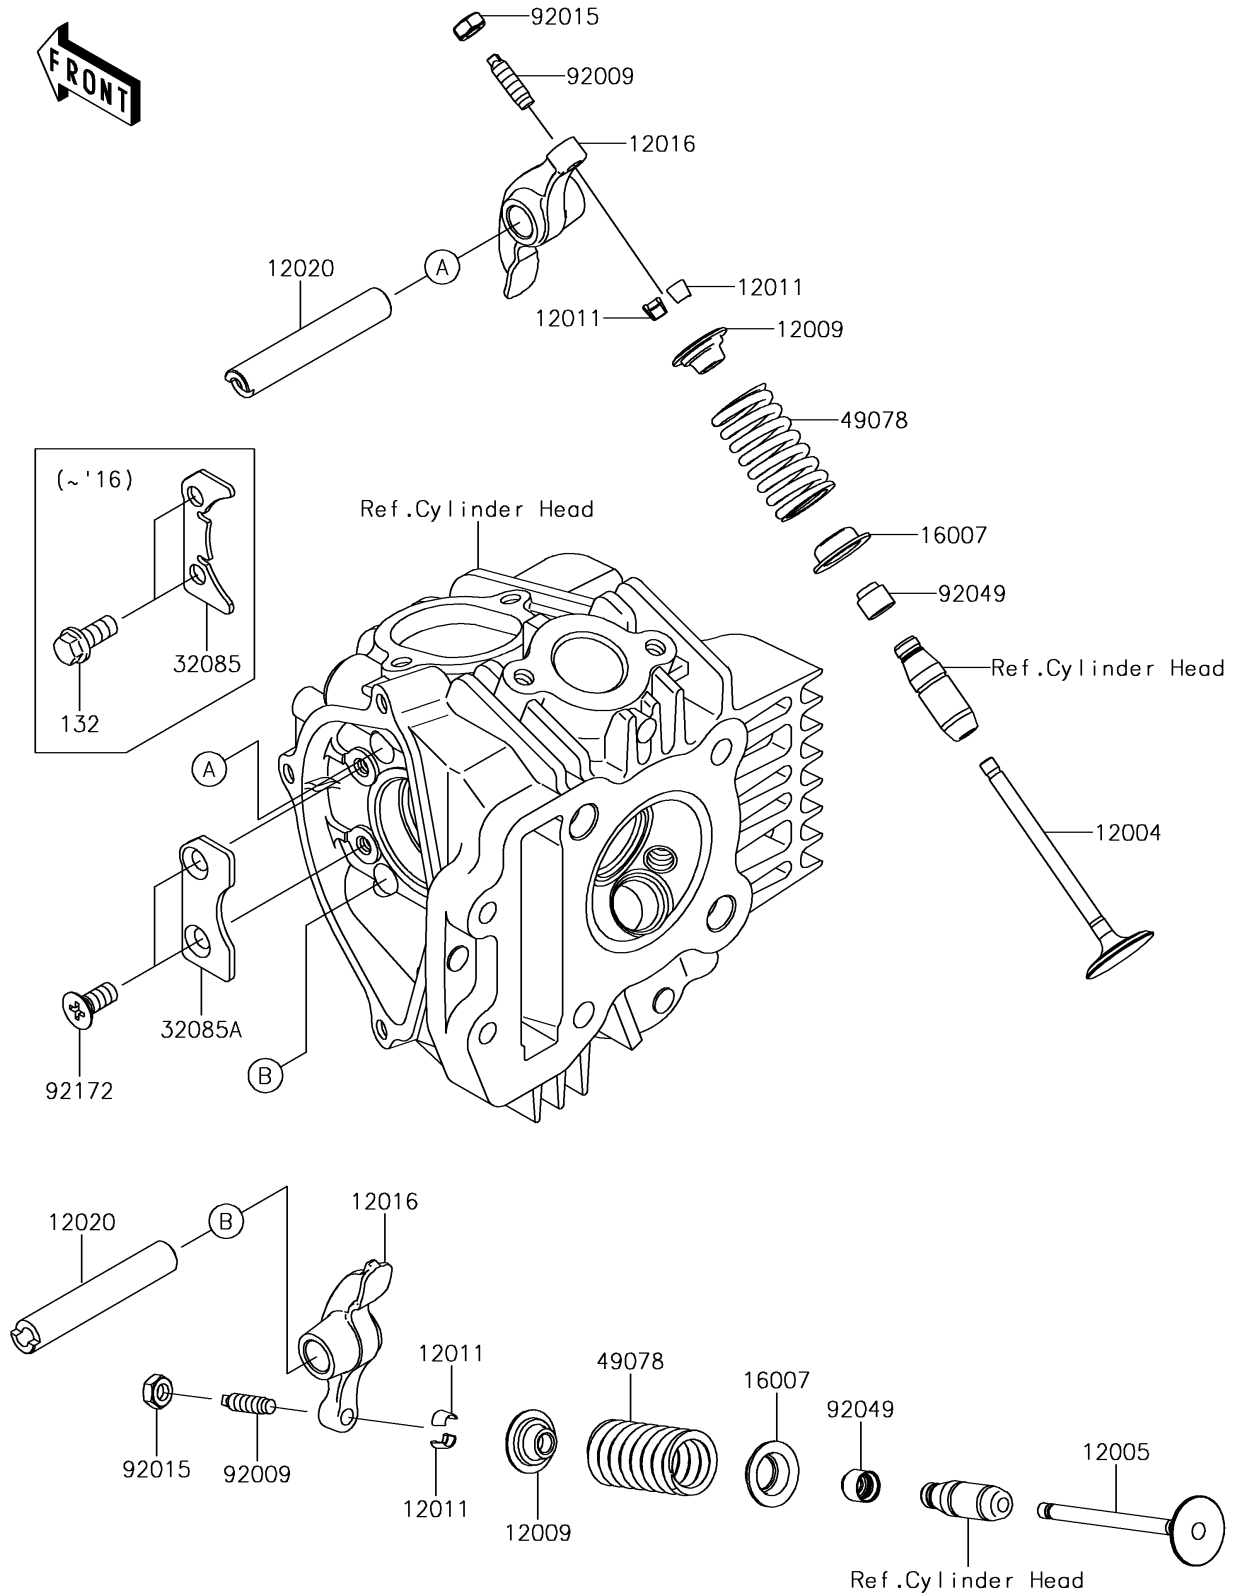

2015 KLX® 110 PARTS DIAGRAM

Valve(s)

E1210

2015 KLX®110 PARTS LIST

Valve(s)

ITEM NAME	PART NUMBER	QUANTITY
VALVE-INTAKE (Ref # 12004)	12004-0710	1
VALVE-EXHAUST (Ref # 12005)	12005-0713	1
RETAINER-VALVE SPRING (Ref # 12009)	12009-1073	1
COLLET (Ref # 12011)	12011-1053	1
ARM-ROCKER (Ref # 12016)	12016-0001	1
SHAFT-ROCKER (Ref # 12020)	12020-0010	1
BOLT-FLANGED-SMALL,6X14 (Ref # 132)	132BA0614	1
SEAT-SPRING,VALVE (Ref # 16007)	16007-1187	1
STOPPER (Ref # 32085)	32085-0197	1
SPRING-ENGINE VALVE (Ref # 49078)	49078-1151	1
SCREW,VALVE ADJUST (Ref # 92009)	92009-1109	1
NUT,VALVE ADJUST LOCK (Ref # 92015)	92015-1137	1
SEAL-OIL,VSB 4.3 7.5 5.3 8.3 (Ref # 92049)	92049-1349	1