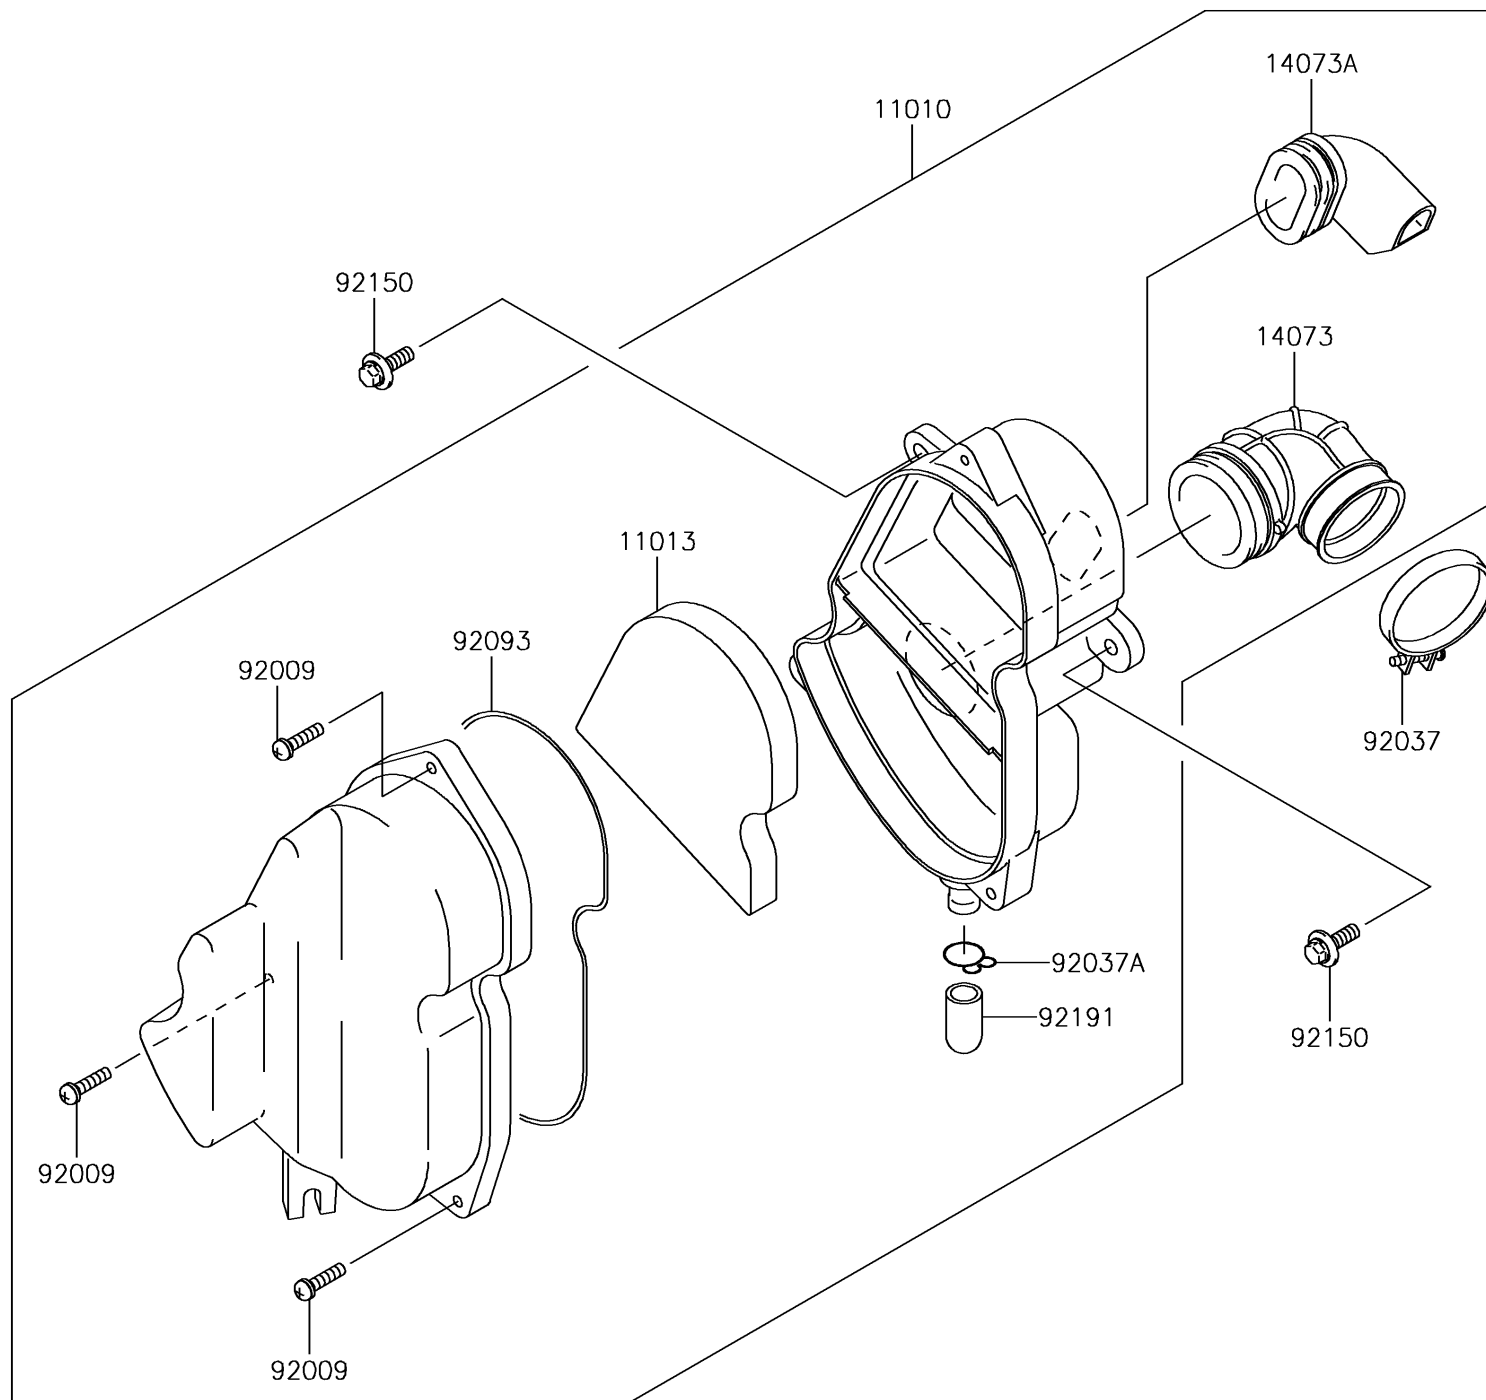

## 2015 KLX® 110 PARTS DIAGRAM

Air Cleaner

E1130

## 2015 KLX®110 PARTS LIST

Air Cleaner

ITEM NAME	PART NUMBER	QUANTITY
FILTER-ASSY-AIR (Ref # 11010)	11010-1773	1
ELEMENT-AIR FILTER (Ref # 11013)	11013-1294	1
DUCT,CARBURETOR (Ref # 14073)	14073-1819	1
DUCT,IN (Ref # 14073A)	14073-1820	1
SCREW,M5X20 (Ref # 92009)	92009-1990	1
CLAMP (Ref # 92037)	92037-1305	1
CLAMP,14.5MM (Ref # 92037A)	92037-1900	1
SEAL,AIR CLEANER (Ref # 92093)	92093-1560	1
BOLT,FLANGED,6X20 (Ref # 92150)	92150-1339	1
TUBE (Ref # 92191)	92191-1704	1