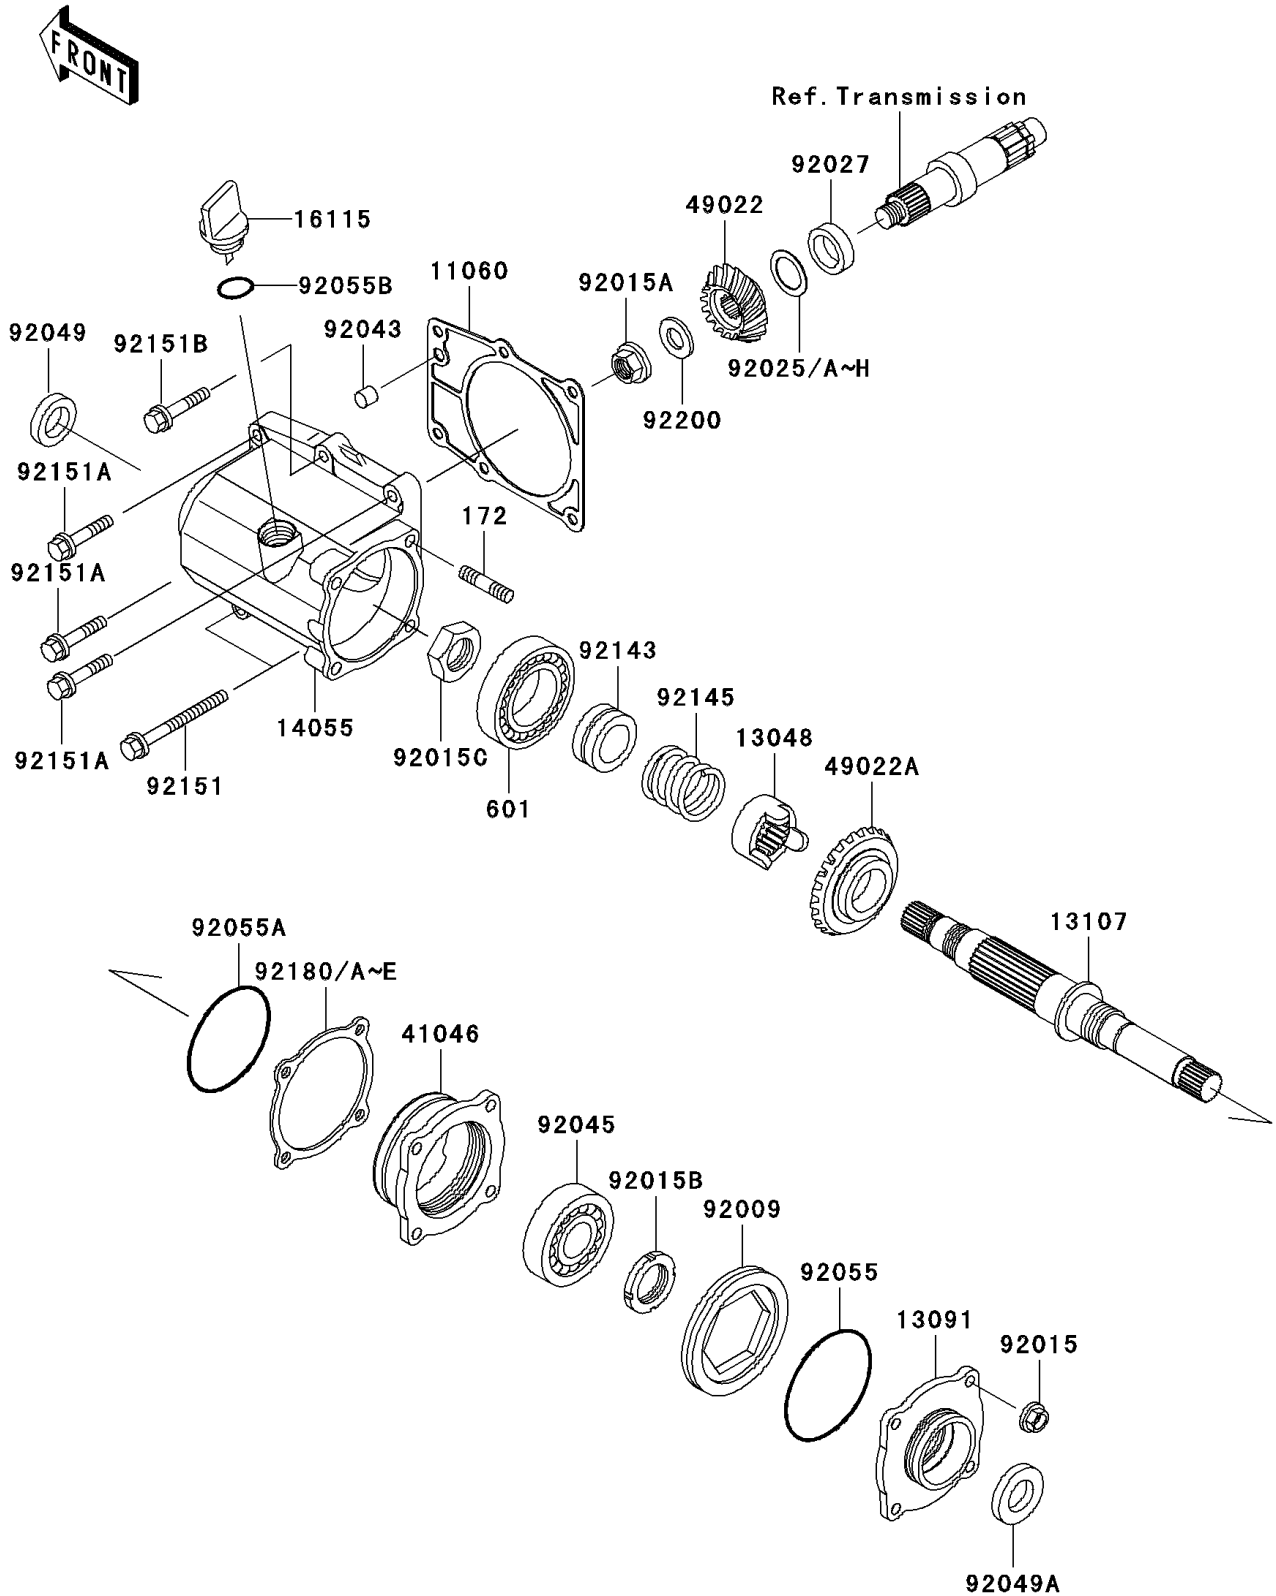

## 1999 Prairie® 300 PARTS DIAGRAM

Front Bevel Gear

E3131

## 1999 Prairie® 300 PARTS LIST

Front Bevel Gear

ITEM NAME	PART NUMBER	QUANTITY
GASKET,GEAR CASE (Ref # 11060)	11060-1728	1
CAM-DAMPER (Ref # 13048)	13048-1080	1
HOLDER (Ref # 13091)	13091-1950	1
SHAFT (Ref # 13107)	13107-1388	1
CASE-GEAR (Ref # 14055)	14055-1127	1
CAP-OIL FILLER (Ref # 16115)	16115-1065	1
HOUSING-BEARING (Ref # 41046)	41046-1094	1
GEAR-BEVEL,14T (Ref # 49022)	49022-1151	1
GEAR-BEVEL,20T (Ref # 49022A)	49022-1180	1
SCREW-SET-SOCKET,75X10 (Ref # 92009)	92009-1667	1
NUT,8MM (Ref # 92015)	92015-1402	1
NUT,16MM (Ref # 92015A)	92015-1581	1
NUT,30MM (Ref # 92015B)	92015-1858	1
NUT,26MM (Ref # 92015C)	92015-1990	1
SHIM,25.3X36X0.15 (Ref # 92025)	92025-1688	1
SHIM,25.3X36X0.50 (Ref # 92025A)	92025-1689	1
SHIM,25.3X36X0.60 (Ref # 92025B)	92025-1690	1
SHIM,25.3X36X0.70 (Ref # 92025C)	92025-1691	1
SHIM,25.3X36X0.80 (Ref # 92025D)	92025-1692	1
SHIM,25.3X36X0.90 (Ref # 92025E)	92025-1693	1
SHIM,25.3X36X1.00 (Ref # 92025F)	92025-1694	1
SHIM,25.3X36X1.10 (Ref # 92025G)	92025-1695	1
SHIM,25.3X36X1.20 (Ref # 92025H)	92025-1696	1
COLLAR,25.3X36X10 (Ref # 92027)	92027-1968	1
PIN,DOWEL,10X14 (Ref # 92043)	92043-1037	1
BEARING-BALL,6306SH2 (Ref # 92045)	92045-1190	1
SEAL-OIL,AE1252E0 (Ref # 92049)	92049-1395	1
SEAL-OIL,AE1265E0 (Ref # 92049A)	92049-1400	1
RING-O (Ref # 92055)	92055-081	1