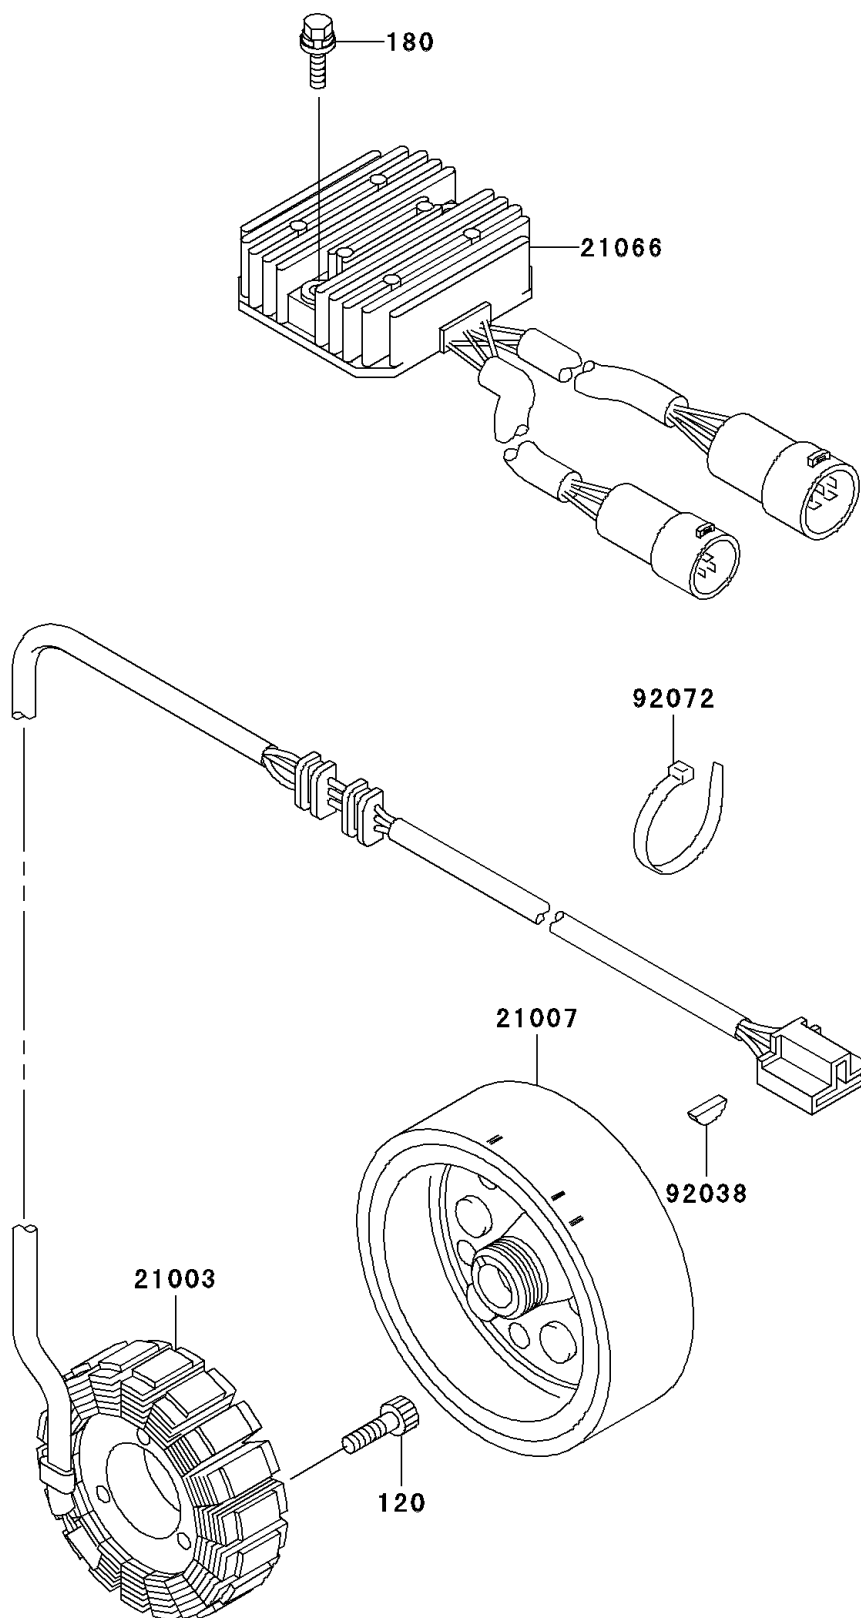

1999 Prairie® 300 PARTS DIAGRAM

Generator

E1810

1999 Prairie® 300 PARTS LIST

Generator

ITEM NAME	PART NUMBER	QUANTITY
BOLT-SOCKET,6X30 (Ref # 120)	120P0630	1
BOLT-UPSET-WS,6X30 (Ref # 180)	180B0630	1
STATOR (Ref # 21003)	21003-1343	1
ROTOR (Ref # 21007)	21007-1361	1
REGULATOR-VOLTAGE (Ref # 21066)	21066-1112	1
KEY,WOODRUFF (Ref # 92038)	92038-001	1
BAND,L=123 (Ref # 92072)	92072-030	1