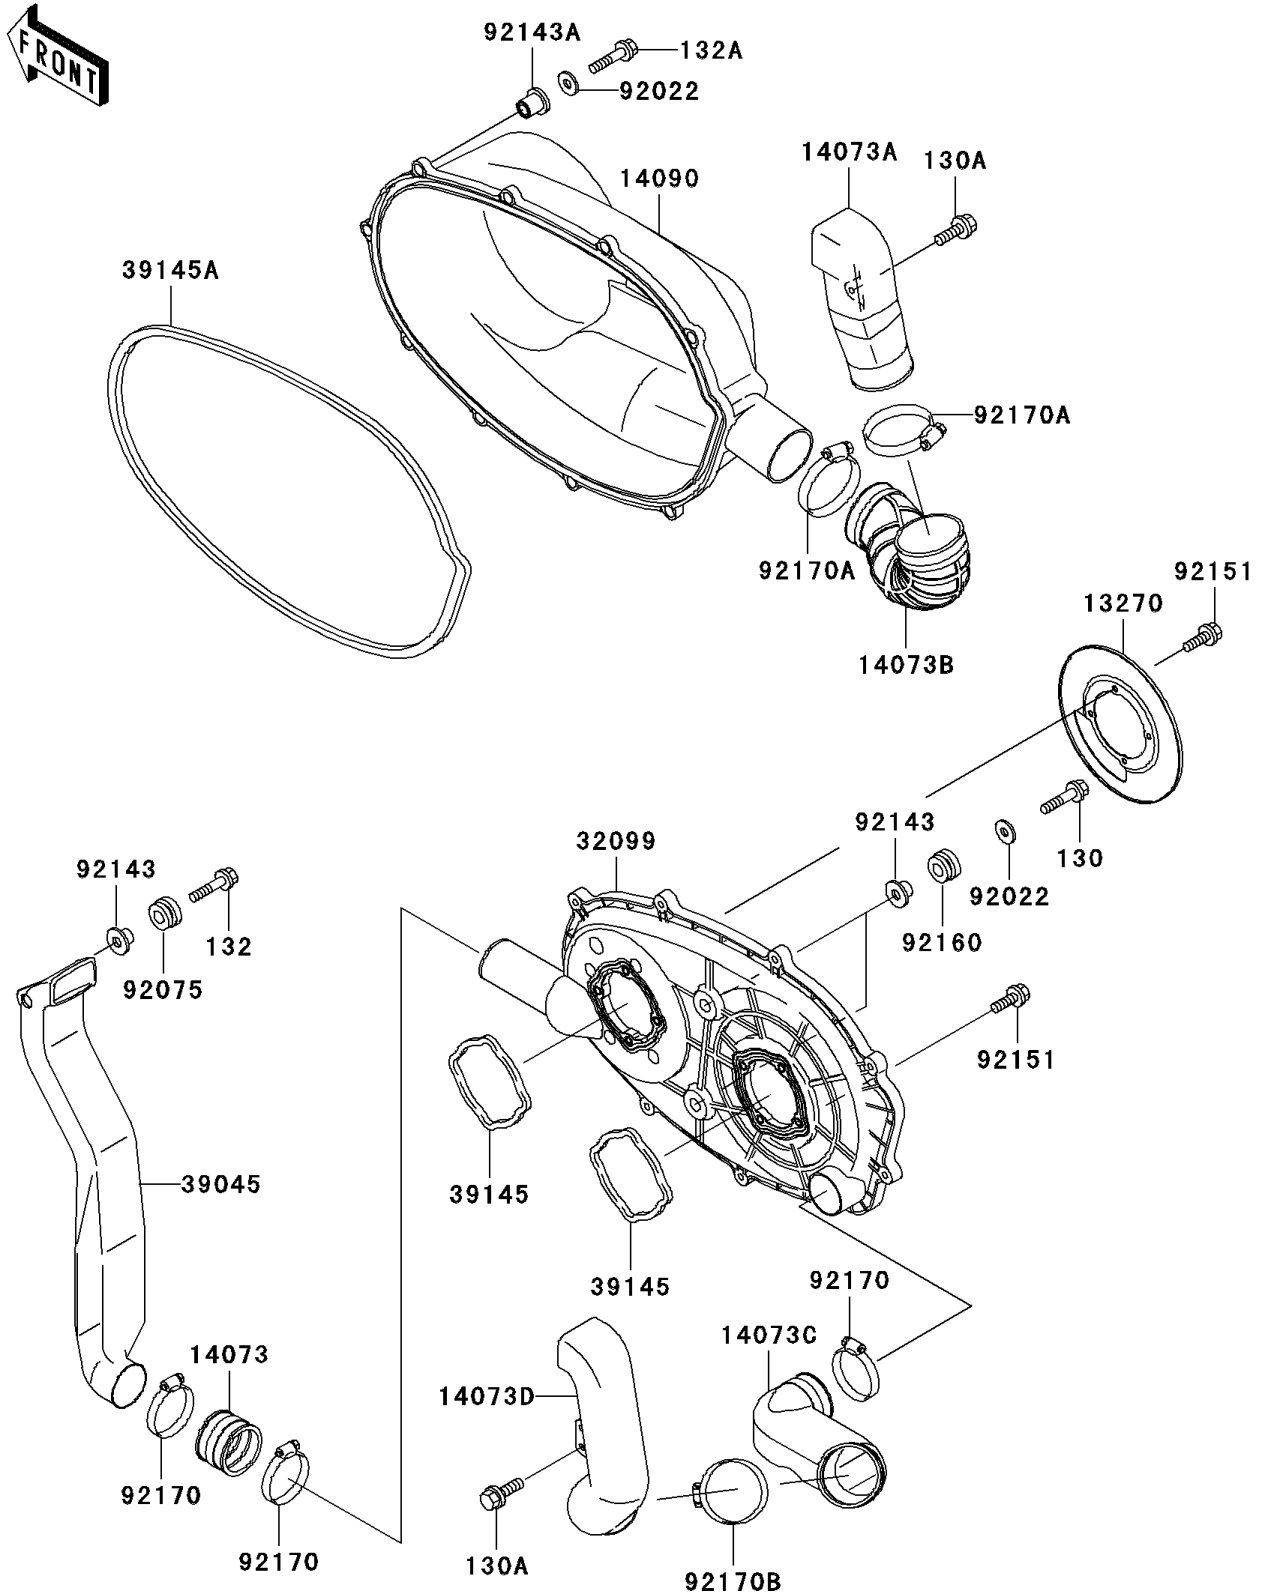

1999 Prairie® 300 PARTS DIAGRAM

Converter Cover

E1393

1999 Prairie® 300 PARTS LIST

Converter Cover

ITEM NAME	PART NUMBER	QUANTITY
BOLT-FLANGED,6X22 (Ref # 130)	130B0622	1
BOLT-FLANGED,6X12 (Ref # 130A)	130J0612	1
BOLT-FLANGED-SMALL,6X25 (Ref # 132)	132G0625	1
BOLT-FLANGED-SMALL,6X30 (Ref # 132A)	132J0630	1
PLATE (Ref # 13270)	13270-1989	1
DUCT (Ref # 14073)	14073-1324	1
DUCT,SNORKEL,EX (Ref # 14073A)	14073-1678	1
DUCT,SNORKEL,EX (Ref # 14073B)	14073-1680	1
DUCT,SNORKEL,EX (Ref # 14073C)	14073-1683	1
DUCT,SNORKEL,EX (Ref # 14073D)	14073-1684	1
COVER,BELT CONVERTER (Ref # 14090)	14090-1917	1
CASE,BELT CONVERTER (Ref # 32099)	32099-1191	1
DUCT-ASSY (Ref # 39045)	39045-1061	1
TRIM-SEAL (Ref # 39145)	39145-1110	1
TRIM-SEAL,CONVERTER COVER (Ref # 39145A)	39145-1113	1
WASHER,7X18X1.2 (Ref # 92022)	92022-1545	1
DAMPER,RUBBER (Ref # 92075)	92075-1123	1
COLLAR (Ref # 92143)	92143-1353	1
COLLAR (Ref # 92143A)	92143-1888	1
BOLT,6X18 (Ref # 92151)	92151-1353	1
DAMPER (Ref # 92160)	92160-1167	1
CLAMP (Ref # 92170)	92170-1674	1
CLAMP (Ref # 92170A)	92170-1763	1
CLAMP (Ref # 92170B)	92170-1764	1