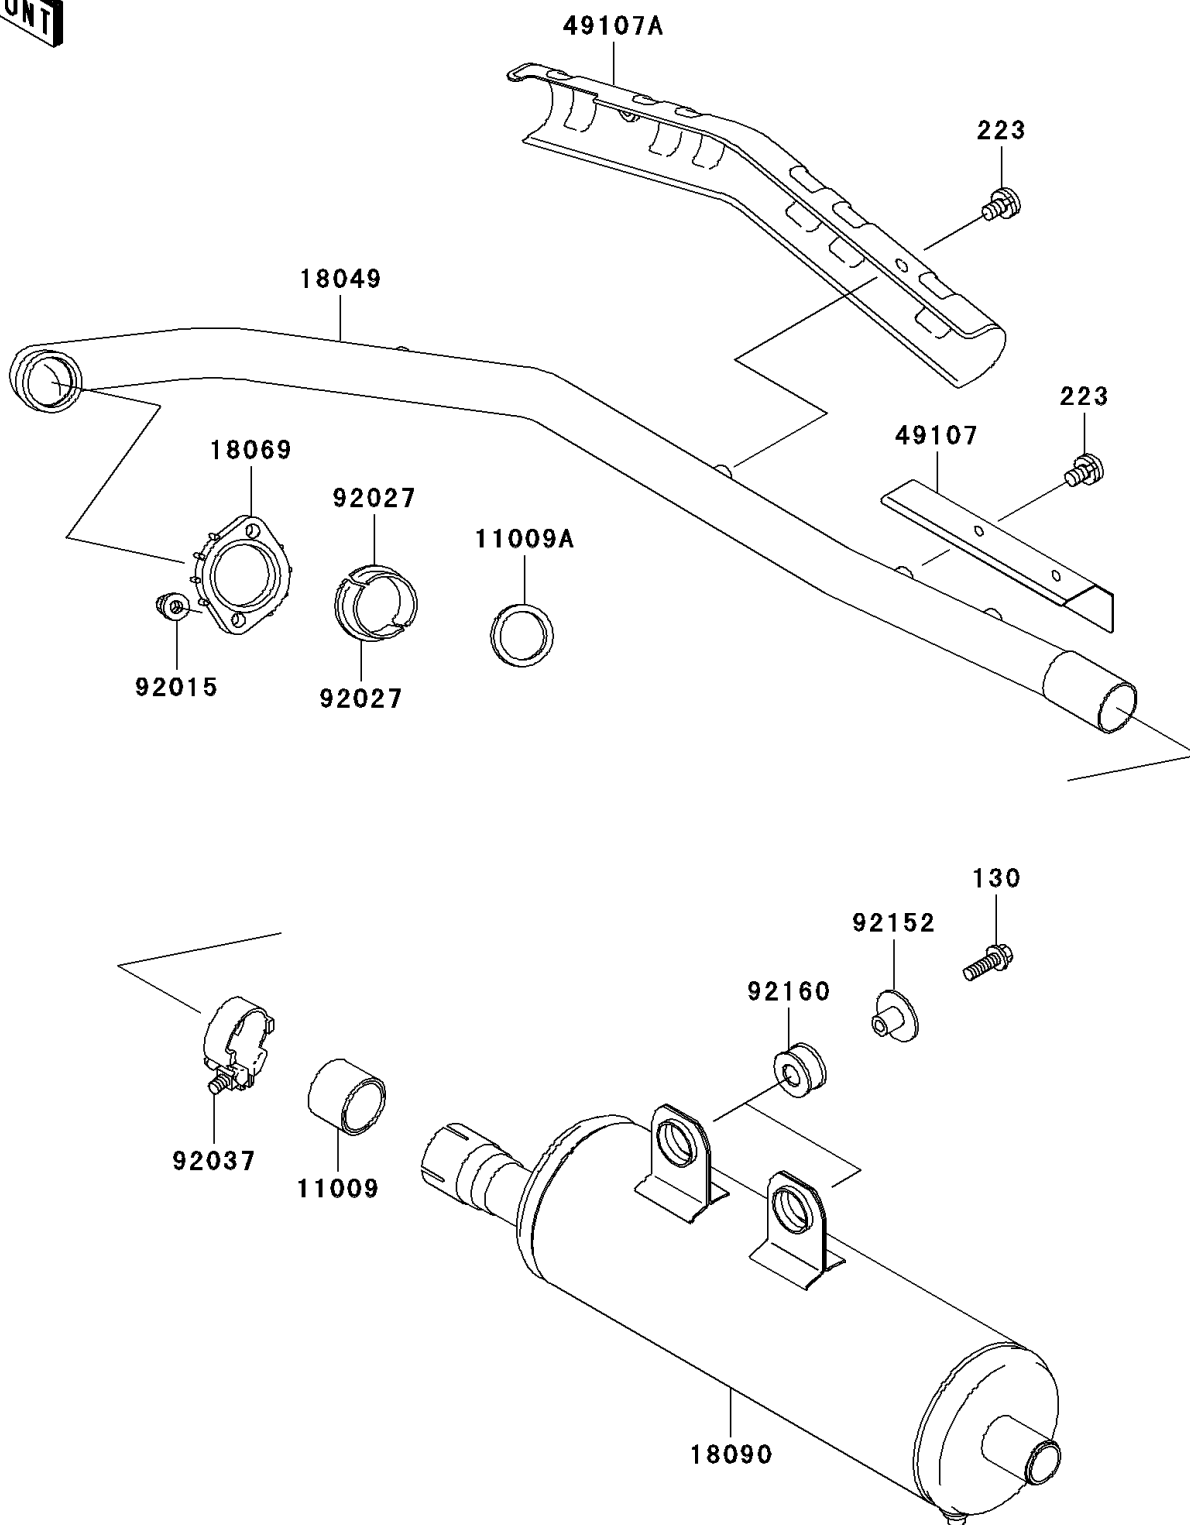

1999 Prairie® 300 PARTS DIAGRAM

Muffler(s)

E1140

1999 Prairie® 300 PARTS LIST

Muffler(s)

ITEM NAME	PART NUMBER	QUANTITY
BOLT-FLANGED,8X30 (Ref # 130)	130J0830	1
SCREW-PAN-WS-CROS,6X10 (Ref # 223)	223C0610	1
GASKET,EXHAUST PIPE CONNECTING (Ref # 11009)	11009-1667	1
GASKET,EXHAUST PIPE HOLDER (Ref # 11009A)	11009-1866	1
PIPE-EXHAUST (Ref # 18049)	18049-1884	1
HOLDER-EXHAUST PIPE (Ref # 18069)	18069-1014	1
BODY-COMP-MUFFLER (Ref # 18090)	18090-1675	1
COVER-EXHAUST PIPE (Ref # 49107)	49107-1130	1
COVER-EXHAUST PIPE (Ref # 49107A)	49107-1135	1
NUT,8MM (Ref # 92015)	92015-1402	1
COLLAR,EXHAUST PIPE (Ref # 92027)	92027-264	1
CLAMP,42MM (Ref # 92037)	92037-1349	1
COLLAR,MUFFLER (Ref # 92152)	92152-1152	1
DAMPER,MUFFLER (Ref # 92160)	92160-1990	1