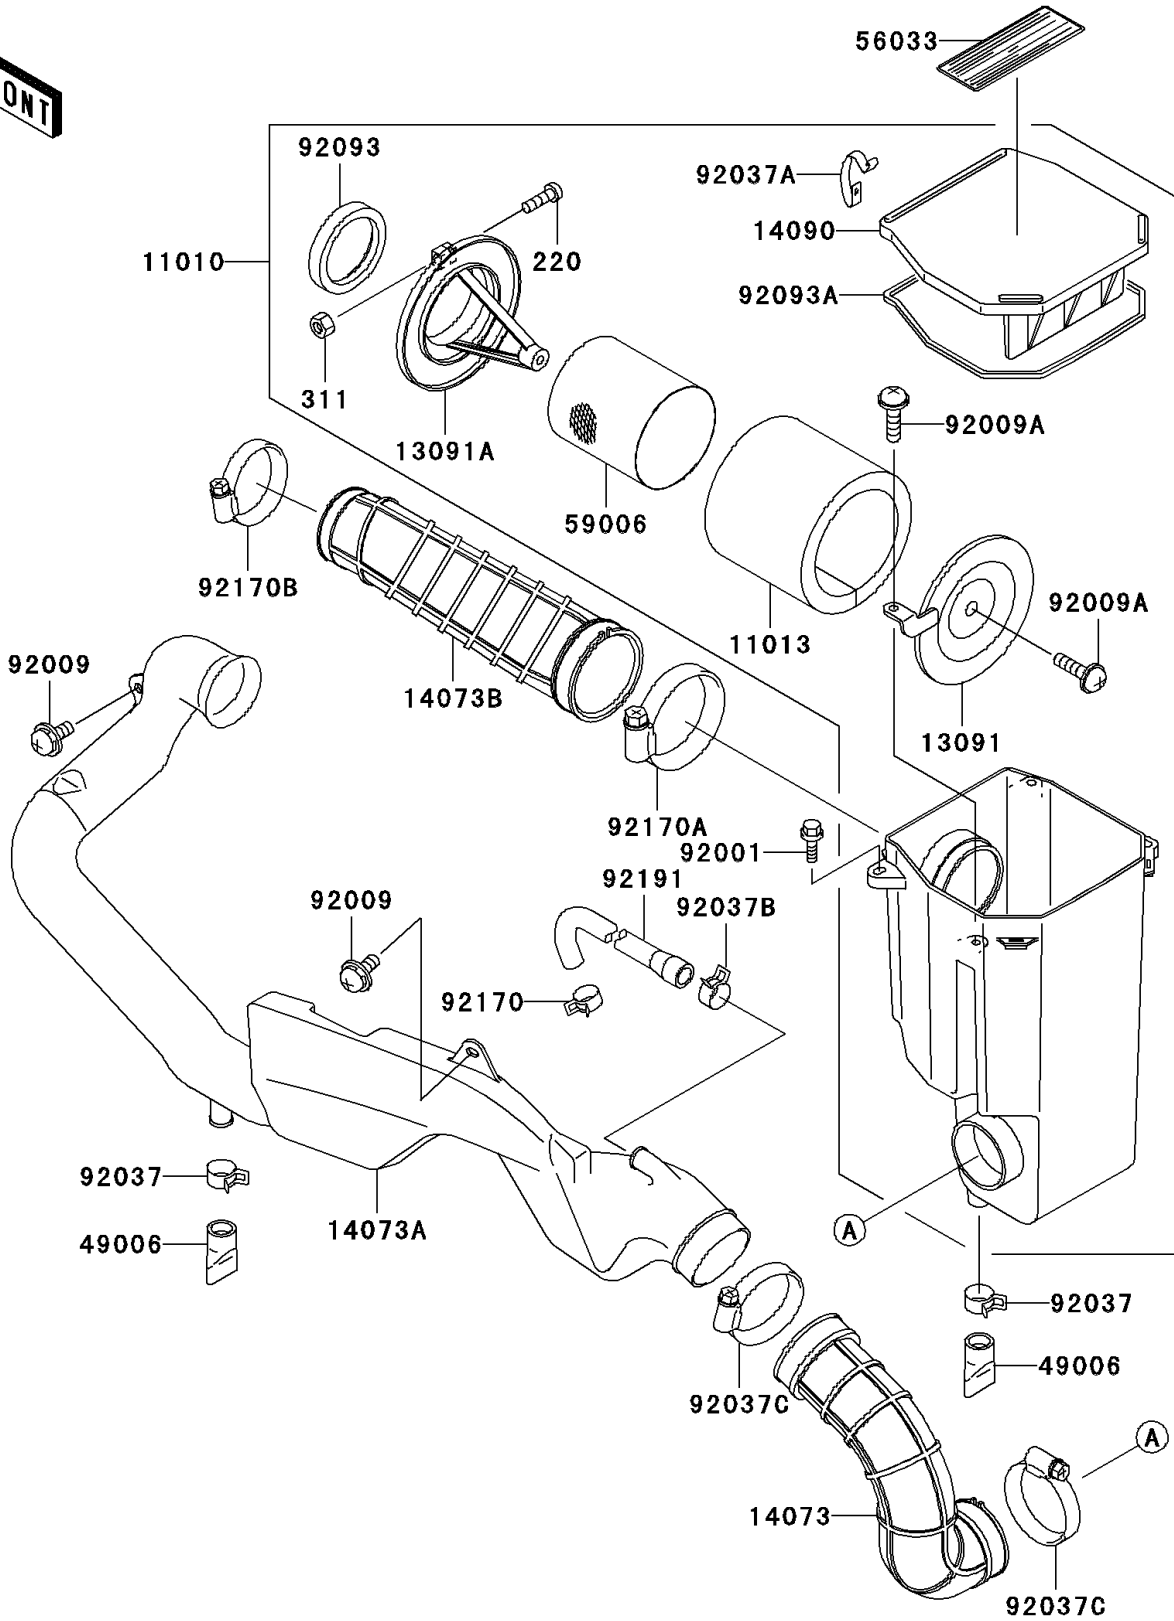

1999 Prairie® 300 PARTS DIAGRAM

Air Cleaner

E1130

1999 Prairie® 300 PARTS LIST

Air Cleaner

ITEM NAME	PART NUMBER	QUANTITY
SCREW-PAN-CROS,5X16 (Ref # 220)	220B0516	1
NUT-HEX (Ref # 311)	311B0500	1
FILTER-ASSY-AIR (Ref # 11010)	11010-1681	1
ELEMENT-AIR FILTER (Ref # 11013)	11013-1255	1
HOLDER,ELEMENT (Ref # 13091)	13091-1488	1
HOLDER,AIR FILTER ELEMENT (Ref # 13091A)	13091-1565	1
DUCT (Ref # 14073)	14073-1654	1
DUCT (Ref # 14073A)	14073-1682	1
DUCT (Ref # 14073B)	14073-1735	1
COVER,AIR FILTER (Ref # 14090)	14090-1663	1
BOOT (Ref # 49006)	49006-1292	1
LABEL-MANUAL,MAINTENANCE (Ref # 56033)	56033-1079	1
ARRESTER-FLAME (Ref # 59006)	59006-1052	1
BOLT,WP,6X20 (Ref # 92001)	92001-1460	1
SCREW,6X16 (Ref # 92009)	92009-1276	1
SCREW,6X16 (Ref # 92009A)	92009-1890	1
CLAMP (Ref # 92037)	92037-1460	1
CLAMP,AIR FILTER (Ref # 92037A)	92037-1783	1
CLAMP (Ref # 92037B)	92037-1860	1
CLAMP (Ref # 92037C)	92037-3738	1
SEAL,DUST (Ref # 92093)	92093-1322	1
SEAL,FILTER CASE (Ref # 92093A)	92093-1404	1
CLAMP (Ref # 92170)	92170-1491	1
CLAMP (Ref # 92170A)	92170-1679	1
CLAMP (Ref # 92170B)	92170-1764	1
TUBE (Ref # 92191)	92191-1343	1