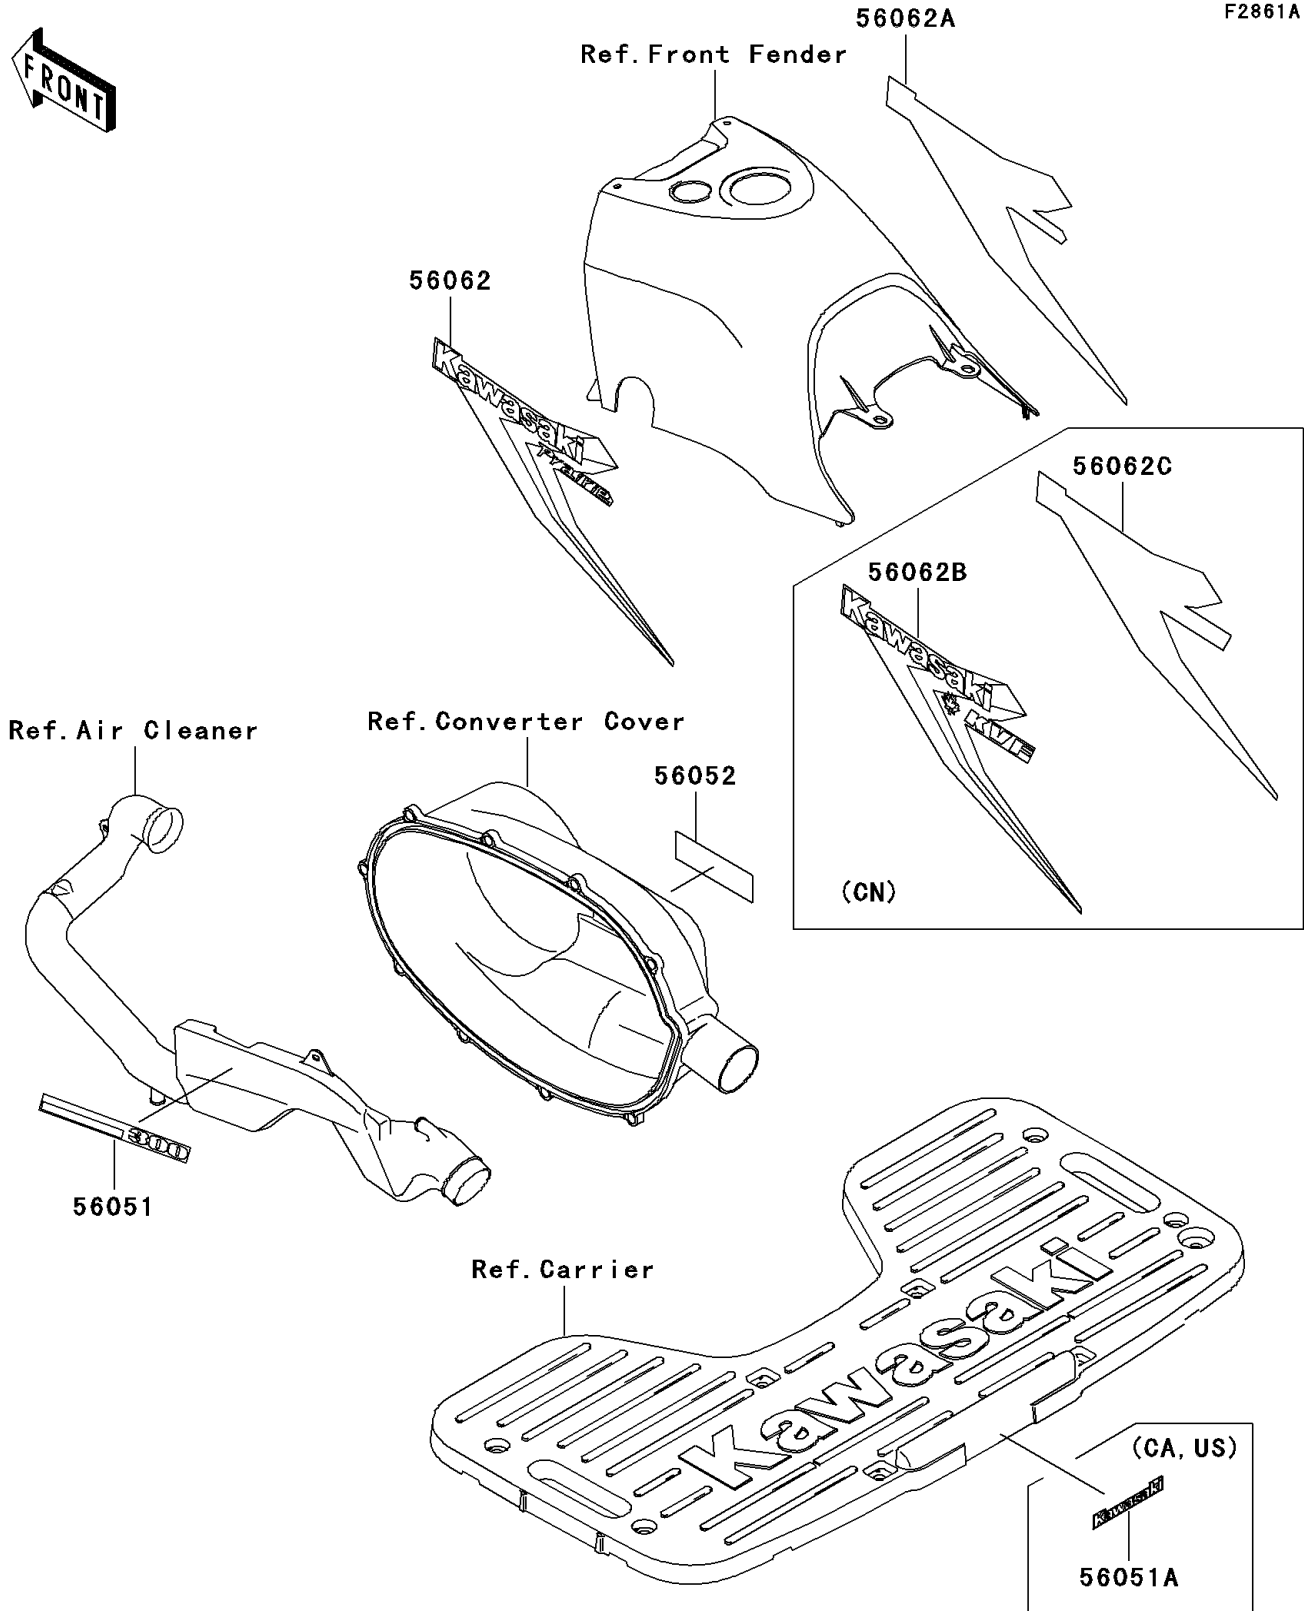

## 1999 Prairie® 300 4x4 PARTS DIAGRAM

Decals(Red)(A1)

F2861A

## 1999 Prairie® 300 4x4 PARTS LIST

Decals(Red)(A1)

ITEM NAME	PART NUMBER	QUANTITY
MARK,AIR CLEANER COVER (Ref # 56051)	56051-1841	1
MARK,BELT CONVERTER COVER (Ref # 56052)	56052-1053	1
MARK,REAR CARRIER,KAWASAKI (Ref # 56051A)	56051-1843	1
PATTERN,FUEL TANK COVER,LH (Ref # 56062)	56062-1479	1
PATTERN,FUEL TANK COVER,RH (Ref # 56062A)	56062-1480	1
PATTERN,FUEL TANK COVER,LH (Ref # 56062B)	56062-1499	1
PATTERN,FUEL TANK COVER,RH (Ref # 56062C)	56062-1500	1