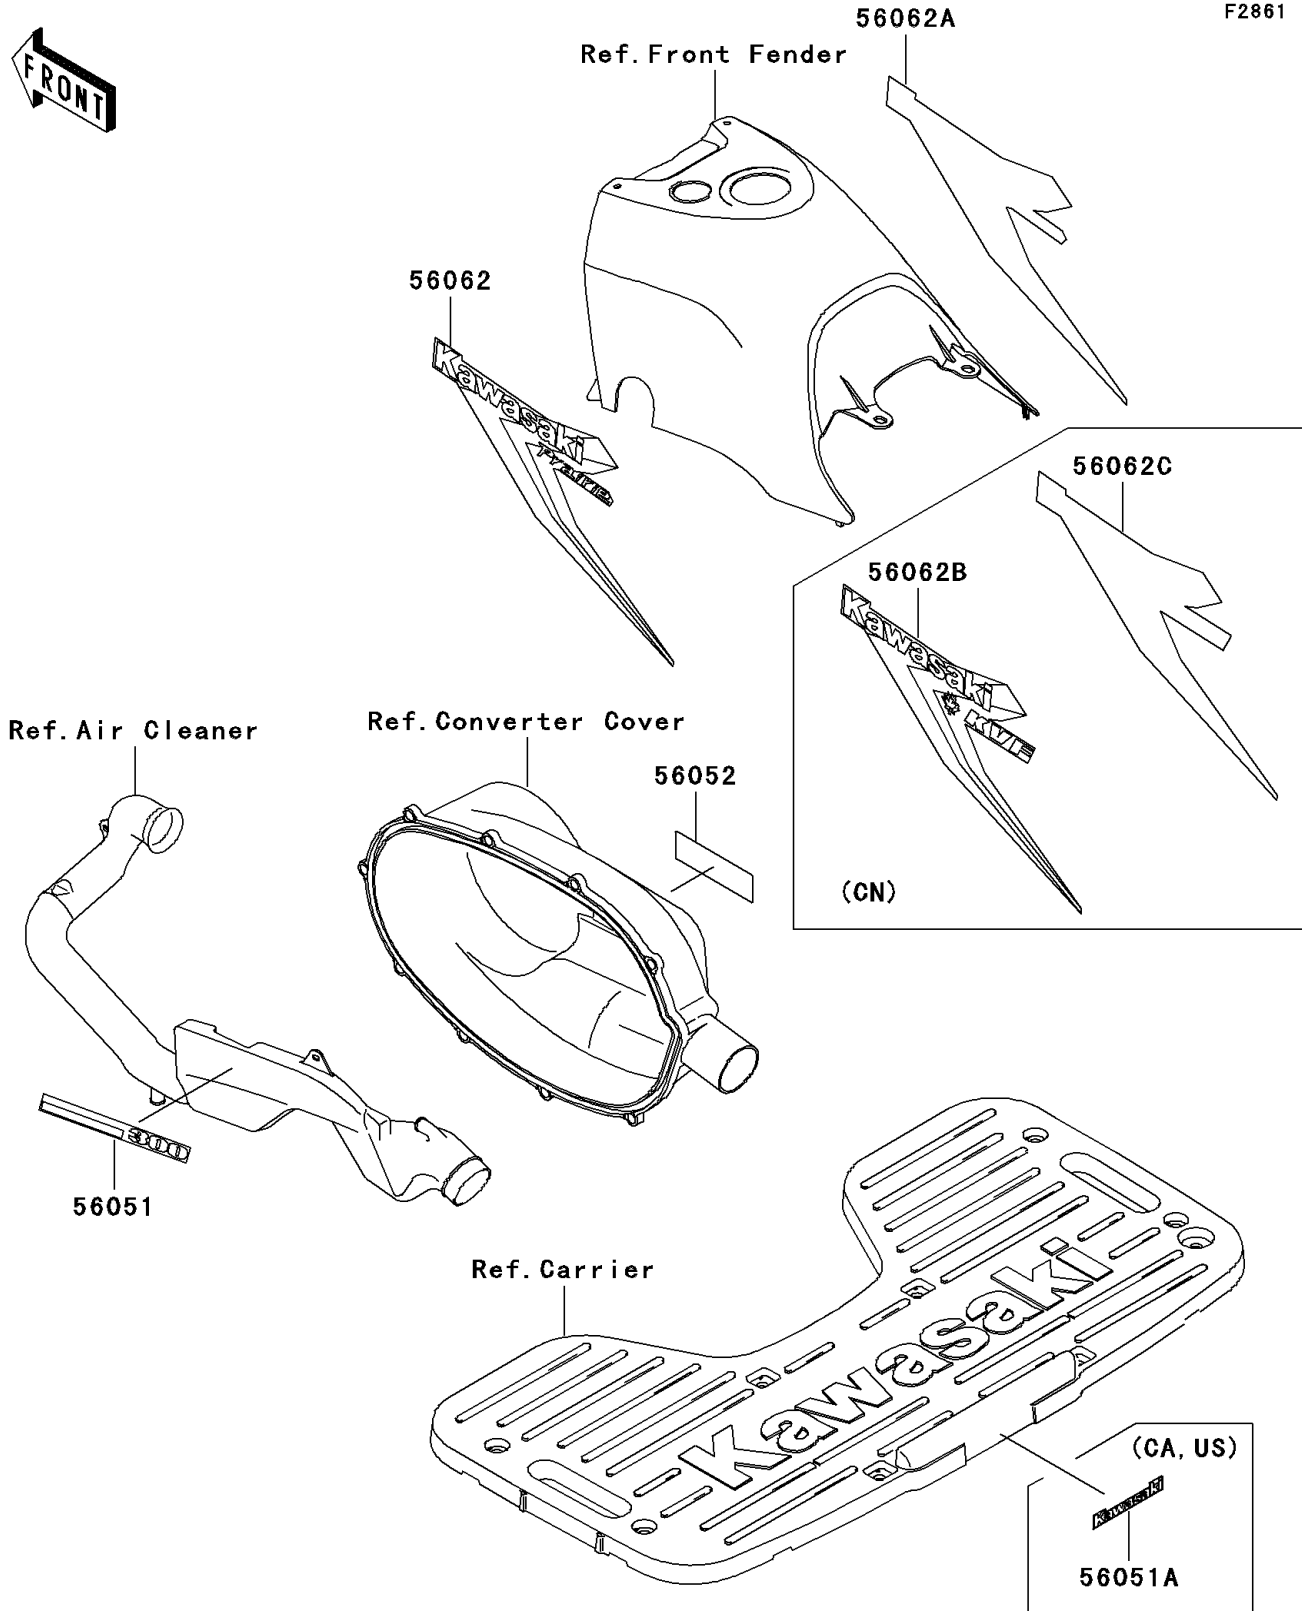

1999 Prairie® 300 4x4 PARTS DIAGRAM

Decals(Green)(A1)

F2861

1999 Prairie® 300 4x4 PARTS LIST

Decals(Green)(A1)

ITEM NAME	PART NUMBER	QUANTITY
MARK,AIR CLEANER COVER (Ref # 56051)	56051-1841	1
MARK,BELT CONVERTER COVER (Ref # 56052)	56052-1053	1
MARK,REAR CARRIER,KAWASAKI (Ref # 56051A)	56051-1843	1
PATTERN,FUEL TANK COVER,LH (Ref # 56062)	56062-1477	1
PATTERN,FUEL TANK COVER,RH (Ref # 56062A)	56062-1478	1
PATTERN,FUEL TANK COVER,LH (Ref # 56062B)	56062-1497	1
PATTERN,FUEL TANK COVER,RH (Ref # 56062C)	56062-1498	1