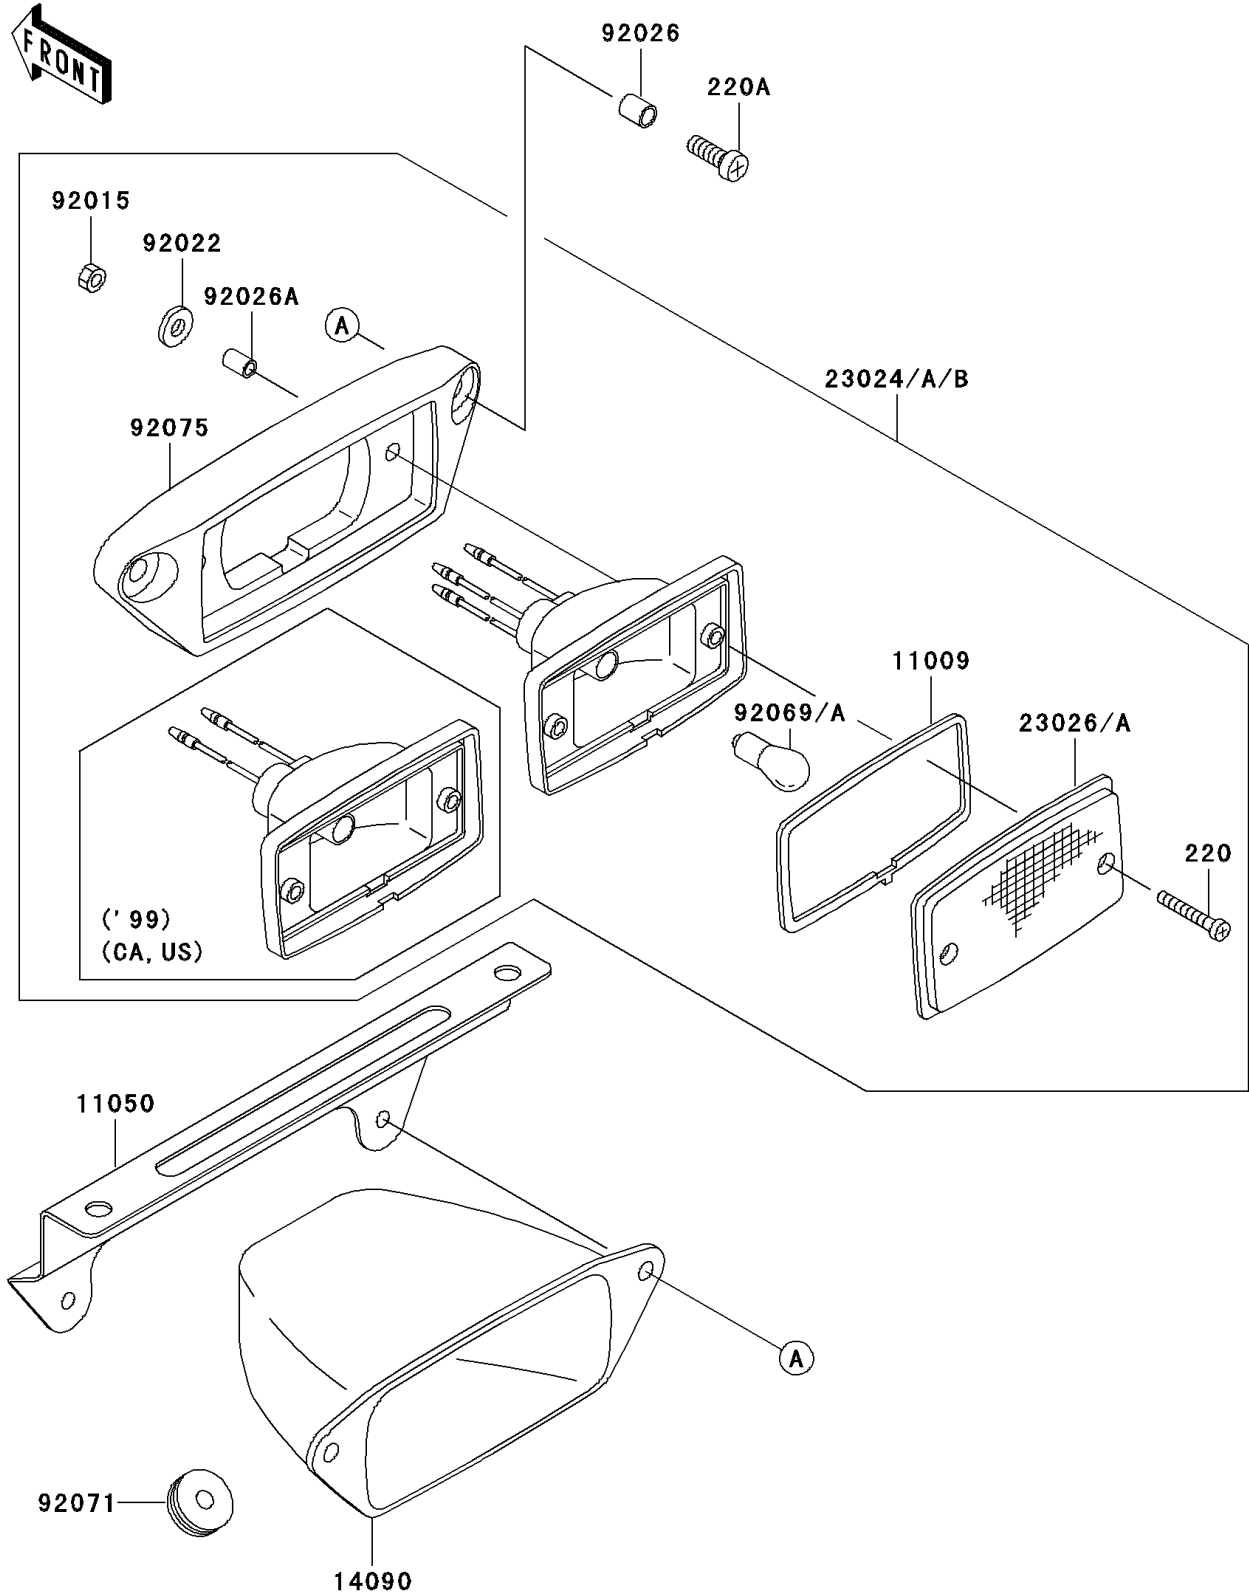

## 1999 Prairie® 300 4x4 PARTS DIAGRAM

Taillight(s)

F2720

## 1999 Prairie® 300 4x4 PARTS LIST

Taillight(s)

ITEM NAME	PART NUMBER	QUANTITY
SCREW-PAN-CROS,4X30 (Ref # 220)	220C0430	1
SCREW-PAN-CROS,6X20,BLACK (Ref # 220A)	220C0620	1
GASKET,TAIL LAMP (Ref # 11009)	11009-4004	1
BRACKET,TAIL LAMP (Ref # 11050)	11050-1718	1
COVER,TAIL LAMP (Ref # 14090)	14090-1911	1
LENS,TAIL LAMP (Ref # 23026A)	23026-4003	1
NUT,4MM (Ref # 92015)	92015-1550	1
WASHER,PLAIN,4MM (Ref # 92022)	92022-1762	1
SPACER,6.3X8.3X10 (Ref # 92026)	92026-1260	1
SPACER,4.5X6.5X10 (Ref # 92026A)	92026-1261	1
GROMMET,SENSOR LEAD (Ref # 92071)	92071-1058	1
DAMPER,TAIL LAMP (Ref # 92075)	92075-1782	1
LAMP-ASSY-TAIL (Ref # 23024)	23024-1122	1
LAMP-ASSY-TAIL (Ref # 23024A)	23024-1123	1
BULB,12V 27/8W (Ref # 92069)	92069-059	1
BULB,12V 8W (Ref # 92069A)	92069-1012	1