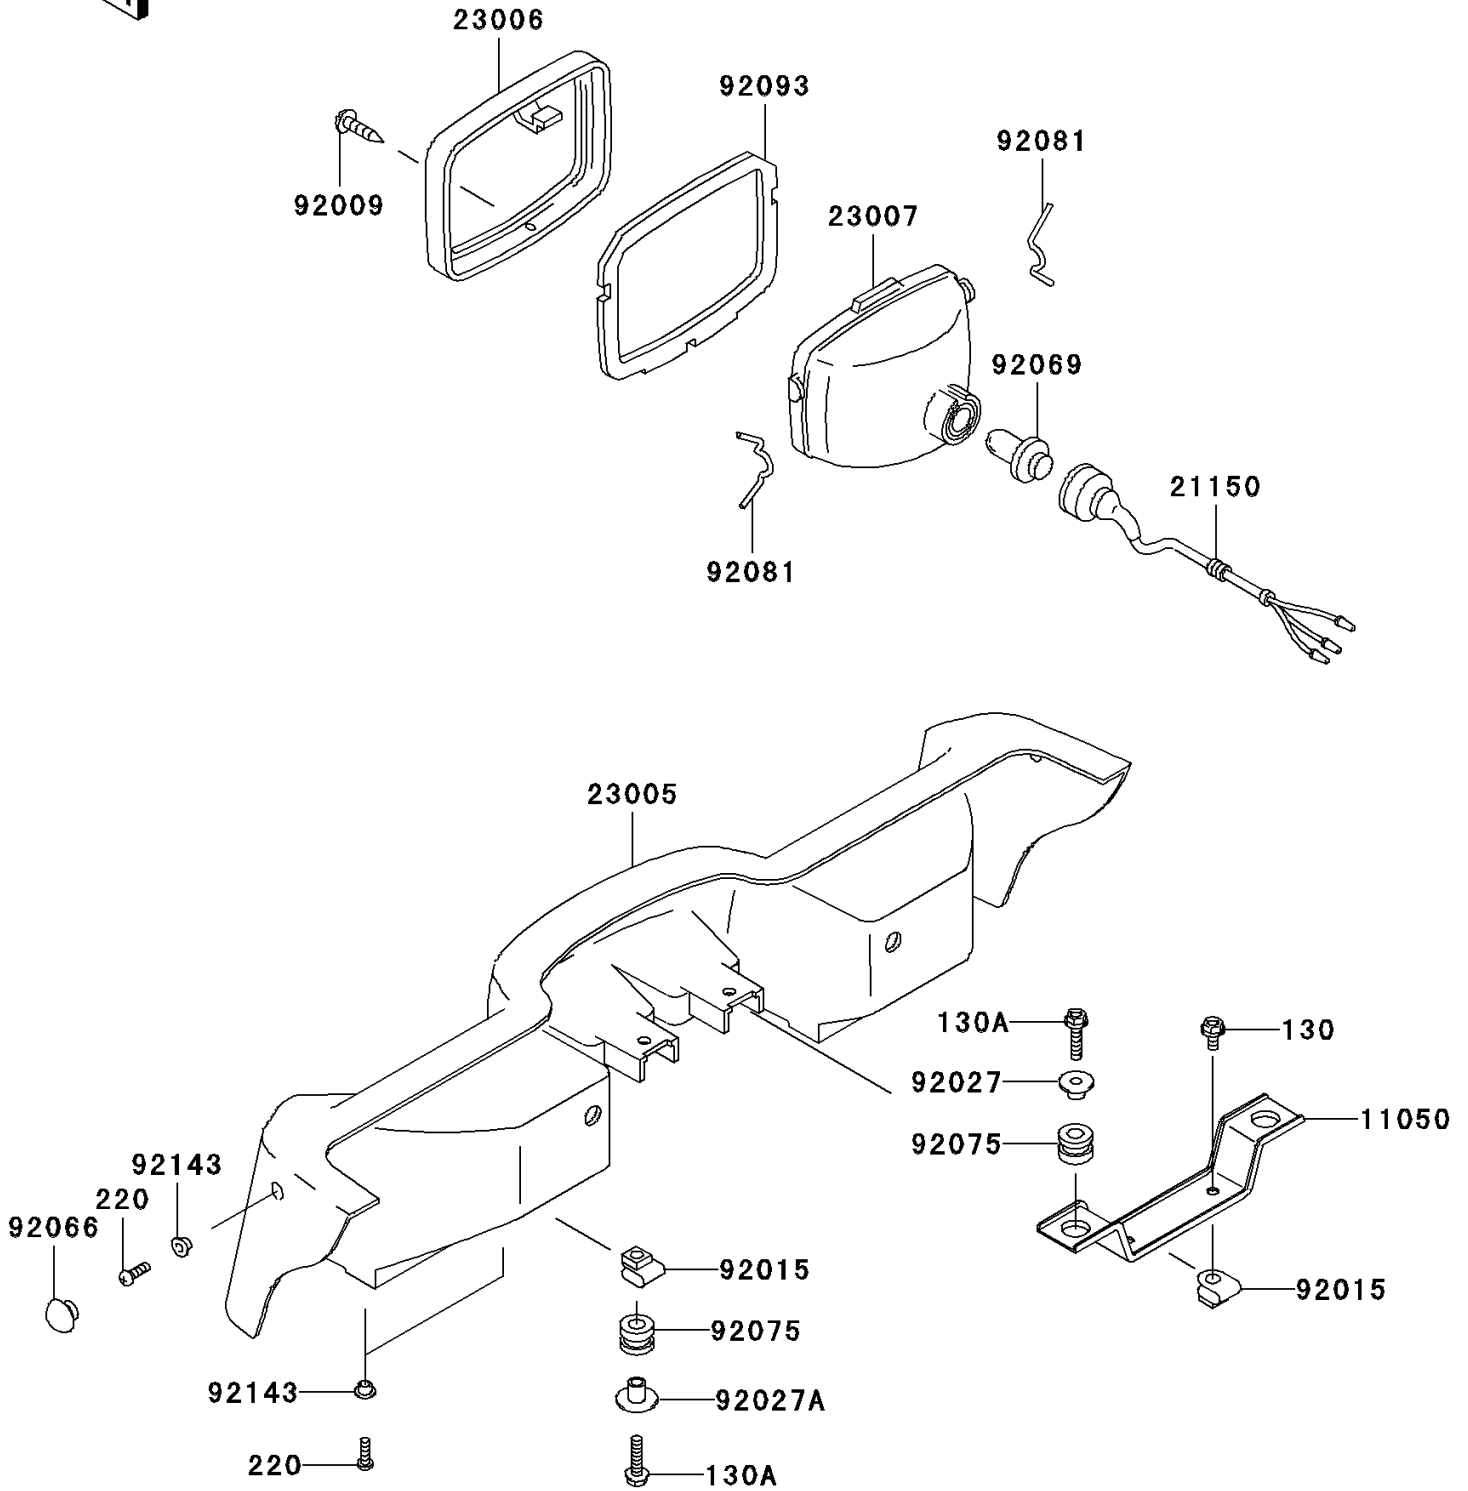

1999 Prairie® 300 4x4 PARTS DIAGRAM

Headlight(s)

F2710

1999 Prairie® 300 4x4 PARTS LIST

Headlight(s)

ITEM NAME	PART NUMBER	QUANTITY
BOLT-FLANGED,6X12 (Ref # 130)	130J0612	1
BOLT-FLANGED,6X25 (Ref # 130A)	130J0625	1
SCREW-PAN-CROS,5X16,BLACK (Ref # 220)	220C0516	1
BRACKET,HEAD LAMP COVER (Ref # 11050)	11050-1717	1
CORD-ASSY,HEAD LAMP (Ref # 21150)	21150-1060	1
BODY-COMP-HEAD LAMP,F.BLACK (Ref # 23005)	23005-1167-6Z	1
RIM-LAMP (Ref # 23006)	23006-1073	1
LENS-COMP,HEAD LAMP (Ref # 23007)	23007-1274	1
SCREW,TAPPING,4X30 (Ref # 92009)	92009-1139	1
NUT,CLIP,6MM (Ref # 92015)	92015-1904	1
COLLAR,FLANGED,L=12.1,BLACK (Ref # 92027)	92027-1651	1
COLLAR,L=16.1 (Ref # 92027A)	92027-1847	1
PLUG (Ref # 92066)	92066-1485	1
BULB,12V 30/30W (Ref # 92069)	92069-1080	1
DAMPER (Ref # 92075)	92075-1690	1
SPRING,LAMP RIM (Ref # 92081)	92081-1334	1
SEAL,HEAD LAMP (Ref # 92093)	92093-1261	1
COLLAR (Ref # 92143)	92143-1234	1