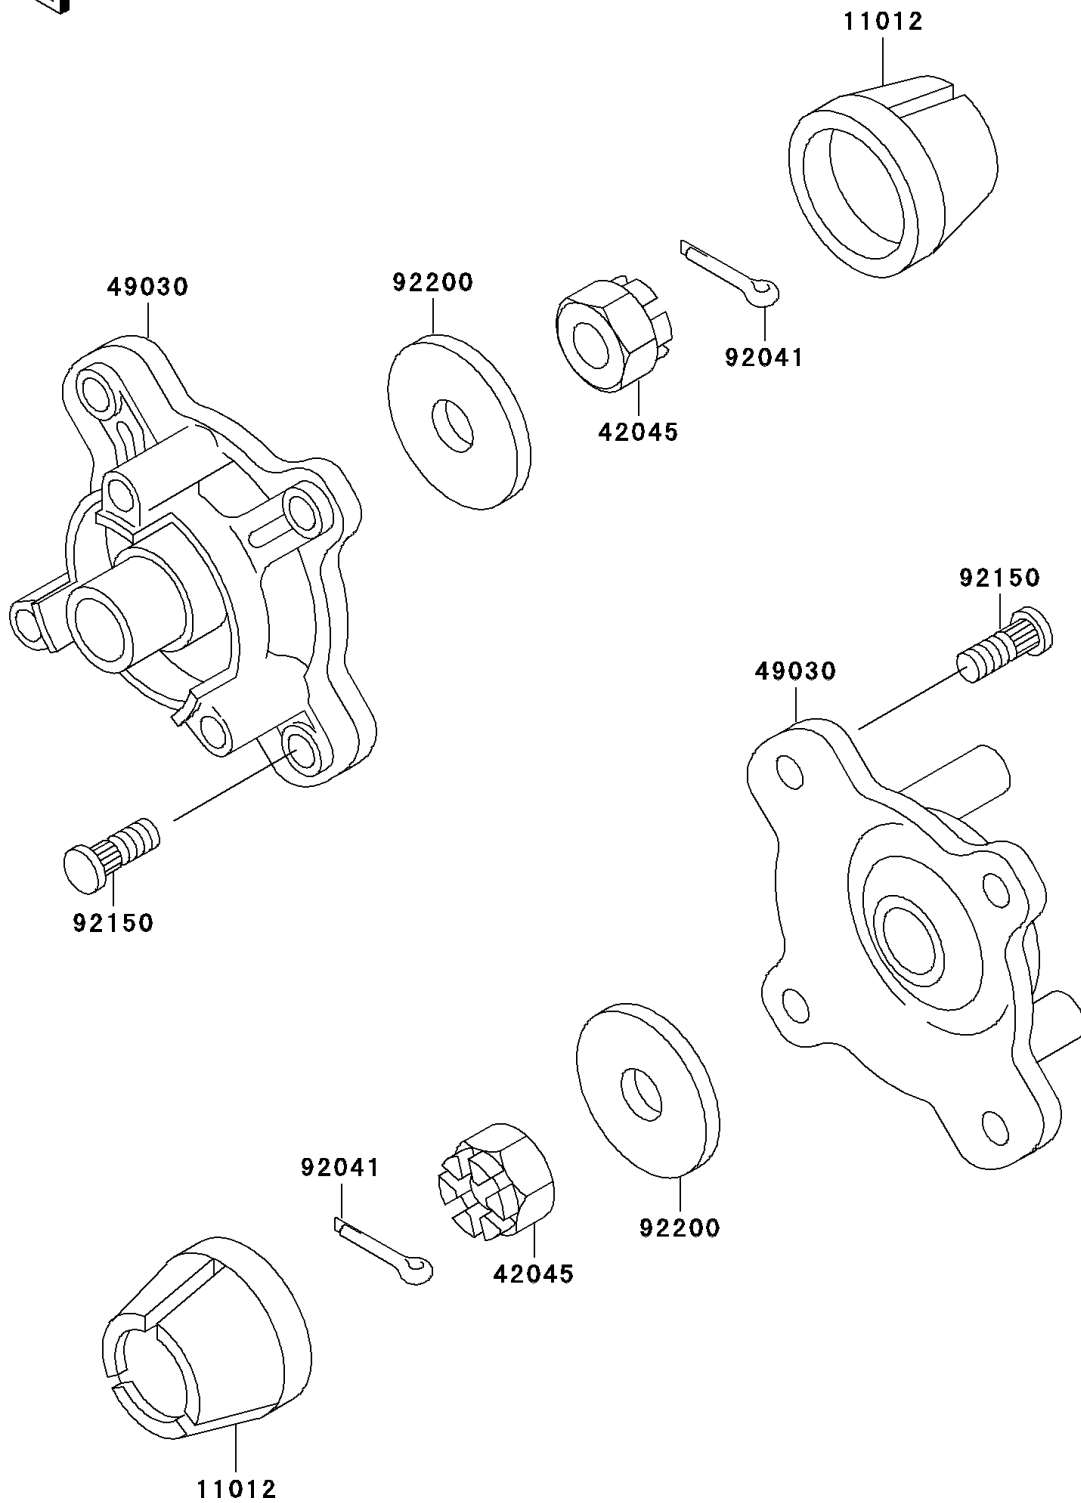

1999 Prairie® 300 4x4 PARTS DIAGRAM

Front Hub

F2230

1999 Prairie® 300 4x4 PARTS LIST

Front Hub

ITEM NAME	PART NUMBER	QUANTITY
CAP,WHEEL (Ref # 11012)	11012-1969	1
NUT,CASTLE,18MM (Ref # 42045)	42045-018	1
HUB,FR (Ref # 49030)	49030-1116	1
COTTER,4.0X35 (Ref # 92041)	92041-1053	1
BOLT (Ref # 92150)	92150-1289	1
WASHER,18.5X52X4.5 (Ref # 92200)	92200-1474	1