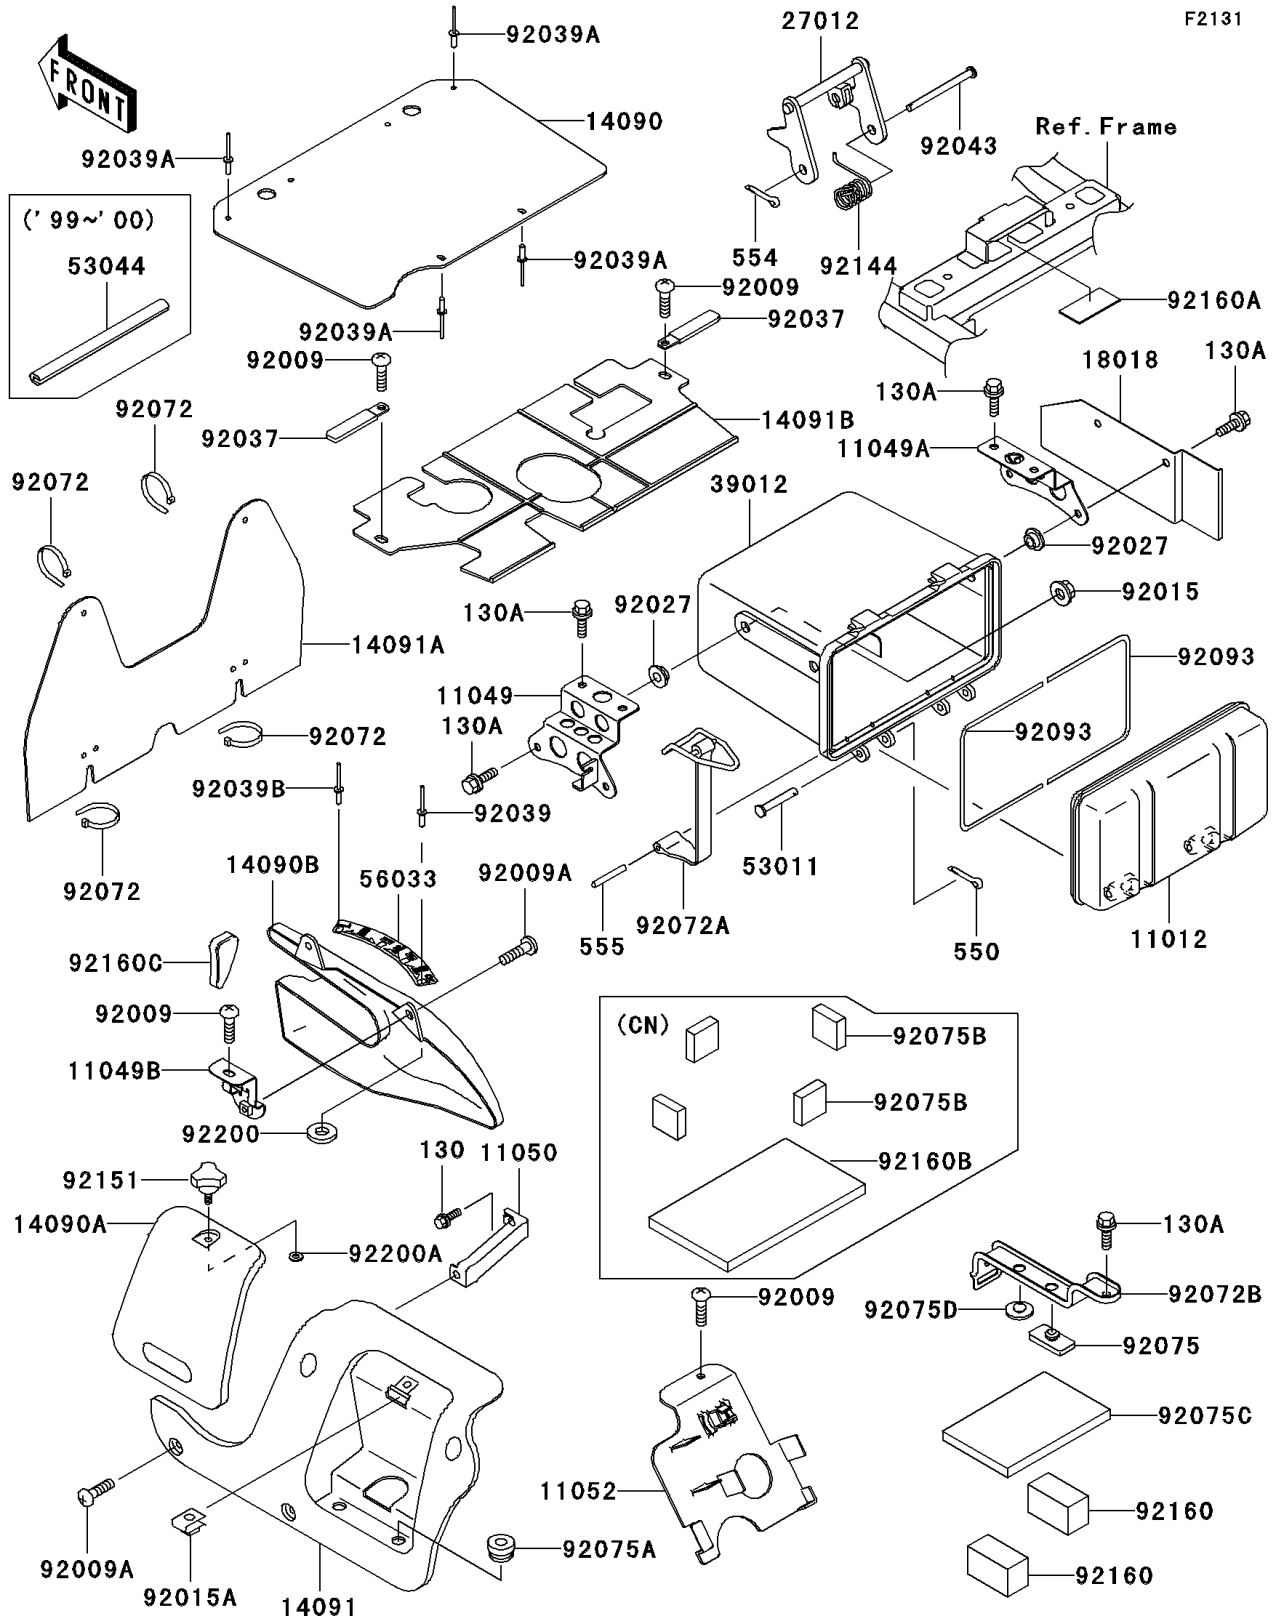

1999 Prairie® 300 4x4 PARTS DIAGRAM

Frame Fittings

1999 Prairie® 300 4x4 PARTS LIST

Frame Fittings

ITEM NAME	PART NUMBER	QUANTITY
CAP,STORAGE CASE (Ref # 11012)	11012-1951	1
BRACKET,STORAGE CASE,LH (Ref # 11049)	11049-1733	1
BRACKET,STORAGE CASE,RH (Ref # 11049A)	11049-1734	1
BRACKET (Ref # 11049B)	11049-1738	1
BRACKET,ENGINE COVER,LH (Ref # 11050)	11050-1726	1
BRACKET,ELECTRIC BASE (Ref # 11052)	11052-7529	1
COVER,FRONT COVER (Ref # 14090)	14090-1723	1
COVER,ENGINE COVER,LH,F.BLACK (Ref # 14090A)	14090-1910-6Z	1
COVER,SHIFT LEVER (Ref # 14090B)	14090-1973	1
COVER,ENGINE,LH,F.BLACK (Ref # 14091)	14091-1073-6Z	1
COVER (Ref # 14091A)	14091-1083	1
COVER,REAR COVER (Ref # 14091B)	14091-1379	1
PLATE-HEAT GUARD (Ref # 18018)	18018-1127	1
HOOK,SEAT (Ref # 27012)	27012-1381	1
CASE-STORAGE (Ref # 39012)	39012-1059	1
PIN,6X39 (Ref # 53011)	53011-006	1
TRIM,L=160 (Ref # 53044)	53044-1306	1
LABEL-MANUAL,SHIFT PATTERN (Ref # 56033)	56033-1142	1
SCREW,TAPPING,6X16 (Ref # 92009)	92009-1166	1
SCREW,6X16 (Ref # 92009A)	92009-1621	1
NUT,FLANGED,6MM,BLACK (Ref # 92015)	92015-1233	1
NUT,CLAMP,6MM (Ref # 92015A)	92015-1678	1
COLLAR,L=5.6 (Ref # 92027)	92027-1933	1
CLAMP,L=60 (Ref # 92037)	92037-1069	1
RIVET (Ref # 92039)	92039-1244	1
RIVET (Ref # 92039A)	92039-1260	1
RIVET,3.2X8 (Ref # 92039B)	92039-3763	1
PIN,6X77 (Ref # 92043)	92043-1367	1
BAND,L=188 (Ref # 92072)	92072-1239	1