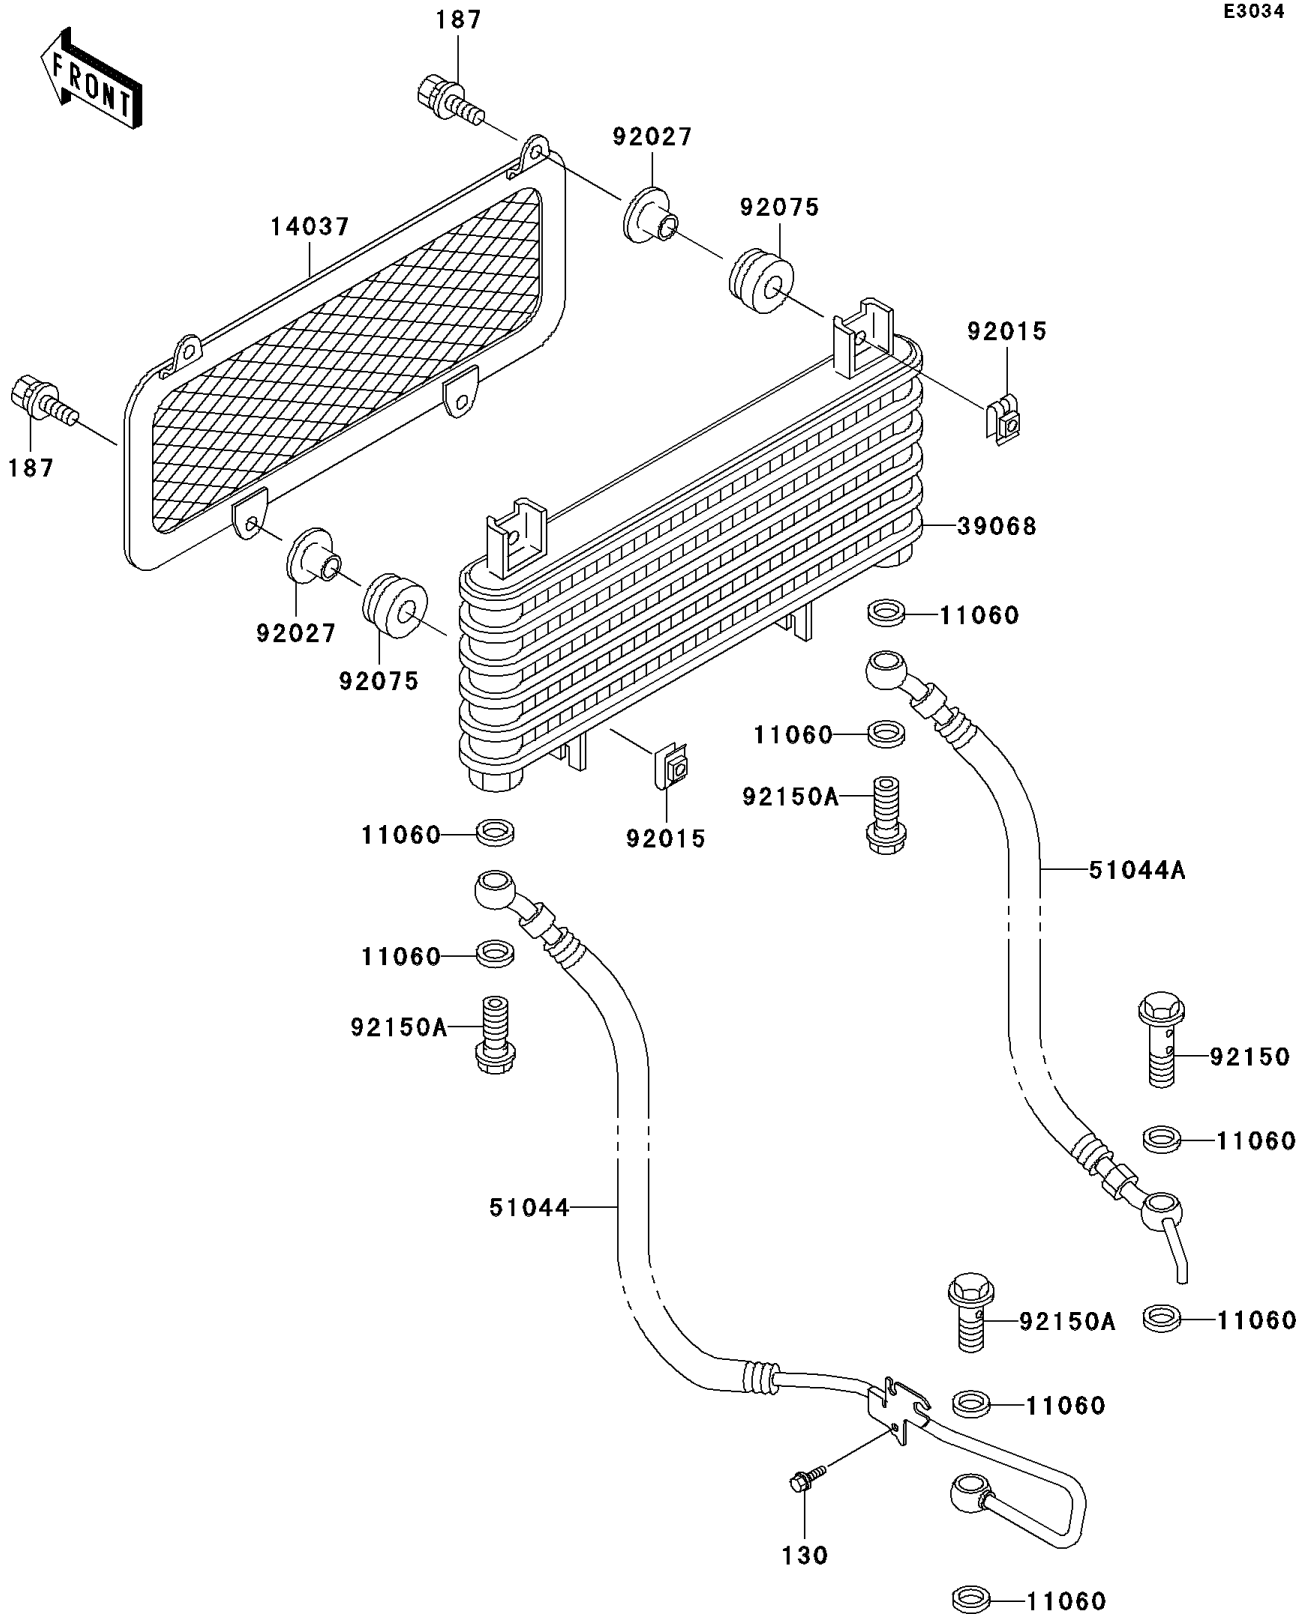

1999 Prairie® 300 4x4 PARTS DIAGRAM

Oil Cooler

E3034

1999 Prairie® 300 4x4 PARTS LIST

Oil Cooler

ITEM NAME	PART NUMBER	QUANTITY
BOLT-FLANGED,6X16 (Ref # 130)	130H0616	1
BOLT-UPSET-WSP,6X25 (Ref # 187)	187D0625	1
GASKET,14X20X2 (Ref # 11060)	11060-1287	1
SCREEN (Ref # 14037)	14037-1105	1
COOLER-ASSY-OIL (Ref # 39068)	39068-1061	1
TUBE-ASSY (Ref # 51044)	51044-1201	1
TUBE-ASSY (Ref # 51044A)	51044-1207	1
NUT (Ref # 92015)	92015-1487	1
COLLAR (Ref # 92027)	92027-1767	1
DAMPER (Ref # 92075)	92075-277	1
BOLT,BANJO,14X46 (Ref # 92150)	92150-1324	1
BOLT (Ref # 92150A)	92150-1945	1