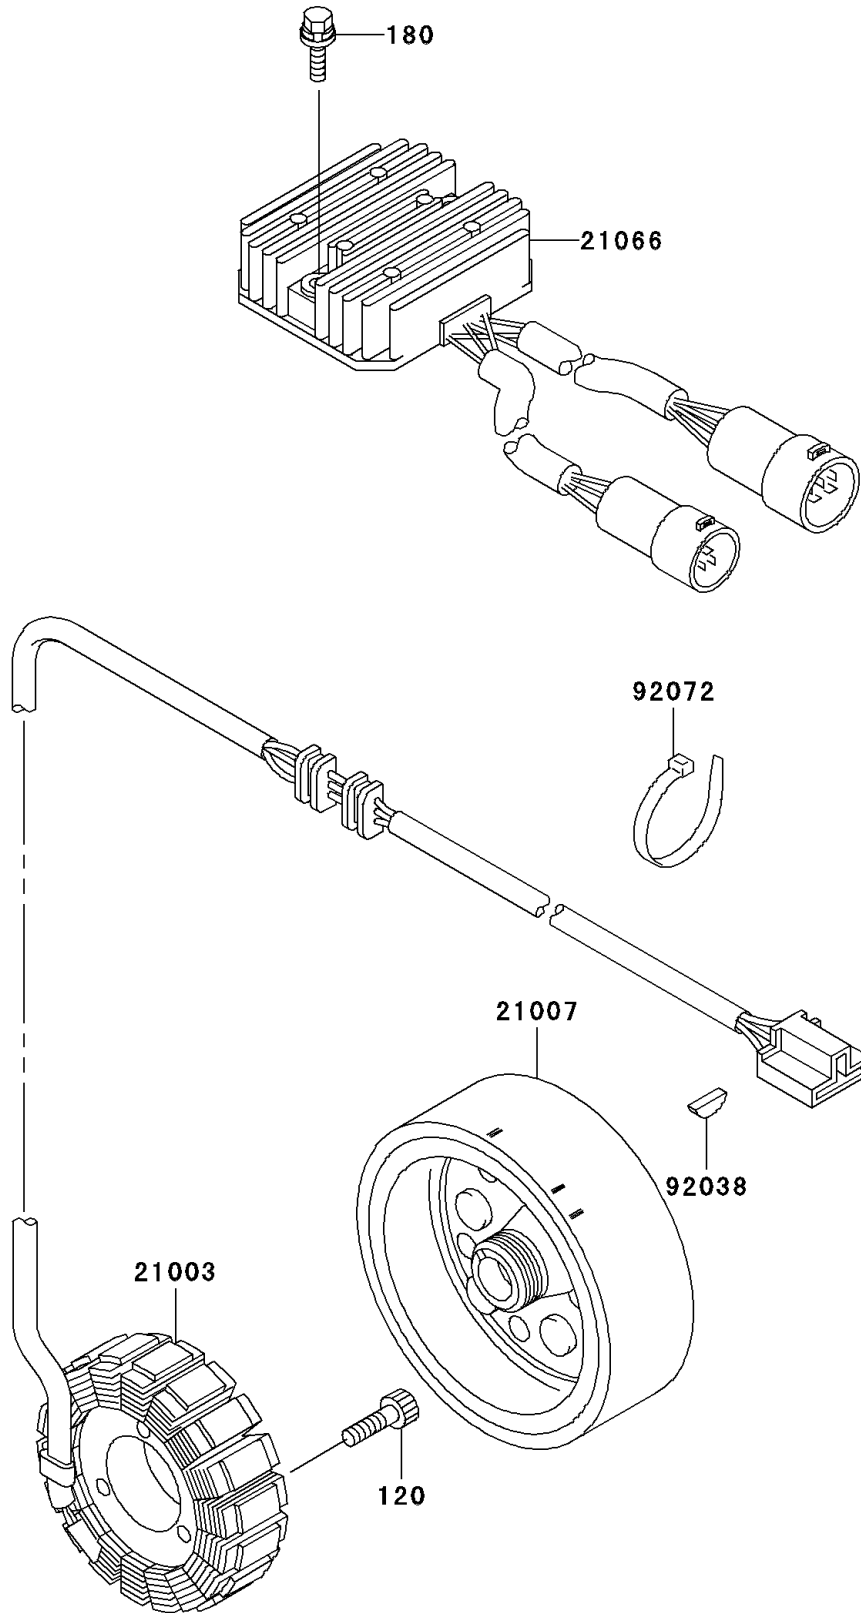

1999 Prairie® 300 4x4 PARTS DIAGRAM

Generator

E1810

1999 Prairie® 300 4x4 PARTS LIST

Generator

ITEM NAME	PART NUMBER	QUANTITY
BOLT-SOCKET,6X30 (Ref # 120)	120P0630	1
BOLT-UPSET-WS,6X30 (Ref # 180)	180B0630	1
STATOR (Ref # 21003)	21003-1343	1
ROTOR (Ref # 21007)	21007-1361	1
REGULATOR-VOLTAGE (Ref # 21066)	21066-1112	1
KEY,WOODRUFF (Ref # 92038)	92038-001	1
BAND,L=123 (Ref # 92072)	92072-030	1