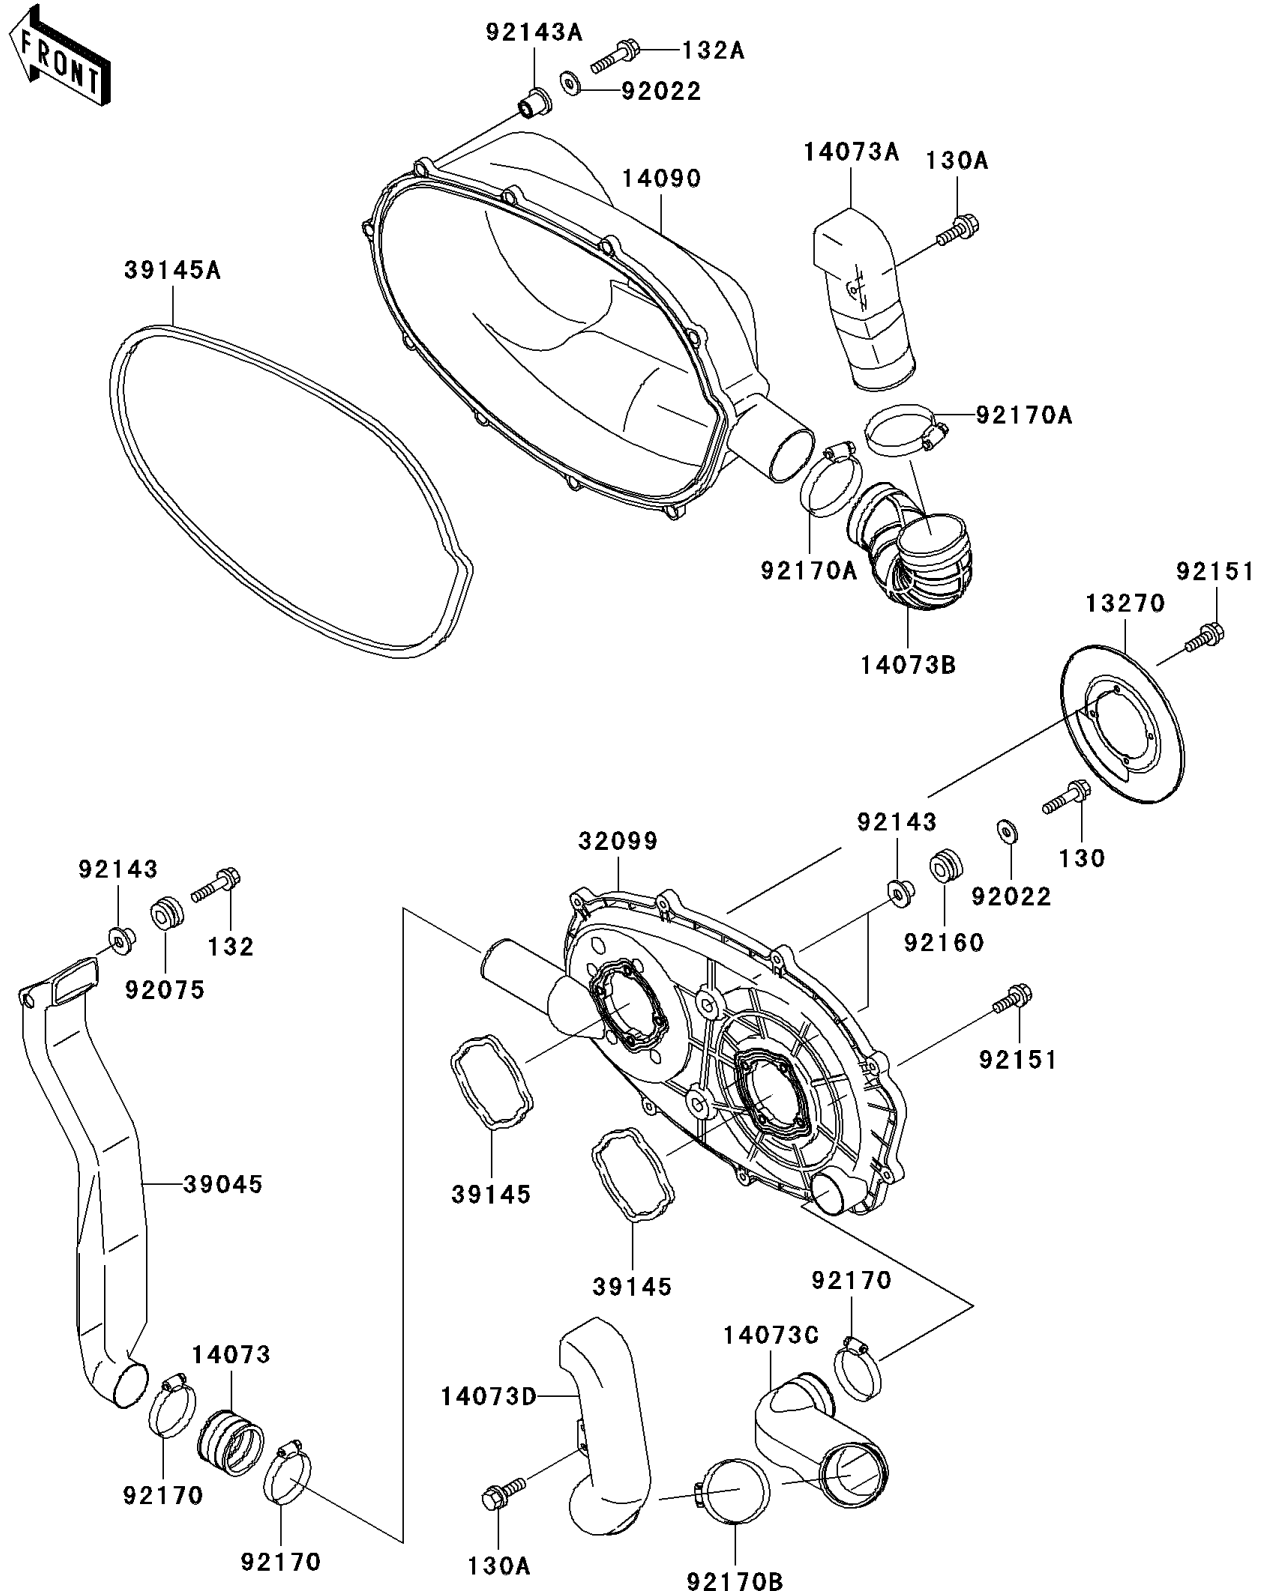

1999 Prairie® 300 4x4 PARTS DIAGRAM

Converter Cover

E1393

1999 Prairie® 300 4x4 PARTS LIST

Converter Cover

ITEM NAME	PART NUMBER	QUANTITY
BOLT-FLANGED,6X22 (Ref # 130)	130B0622	1
BOLT-FLANGED,6X12 (Ref # 130A)	130J0612	1
BOLT-FLANGED-SMALL,6X25 (Ref # 132)	132G0625	1
BOLT-FLANGED-SMALL,6X30 (Ref # 132A)	132J0630	1
PLATE (Ref # 13270)	13270-1989	1
DUCT (Ref # 14073)	14073-1324	1
DUCT,SNORKEL,EX (Ref # 14073A)	14073-1678	1
DUCT,SNORKEL,EX (Ref # 14073B)	14073-1680	1
DUCT,SNORKEL,EX (Ref # 14073C)	14073-1683	1
DUCT,SNORKEL,EX (Ref # 14073D)	14073-1684	1
COVER,BELT CONVERTER (Ref # 14090)	14090-1917	1
CASE,BELT CONVERTER (Ref # 32099)	32099-1191	1
DUCT-ASSY (Ref # 39045)	39045-1061	1
TRIM-SEAL (Ref # 39145)	39145-1110	1
TRIM-SEAL,CONVERTER COVER (Ref # 39145A)	39145-1113	1
WASHER,7X18X1.2 (Ref # 92022)	92022-1545	1
DAMPER,RUBBER (Ref # 92075)	92075-1123	1
COLLAR (Ref # 92143)	92143-1353	1
COLLAR (Ref # 92143A)	92143-1888	1
BOLT,6X18 (Ref # 92151)	92151-1353	1
DAMPER (Ref # 92160)	92160-1167	1
CLAMP (Ref # 92170)	92170-1674	1
CLAMP (Ref # 92170A)	92170-1763	1
CLAMP (Ref # 92170B)	92170-1764	1