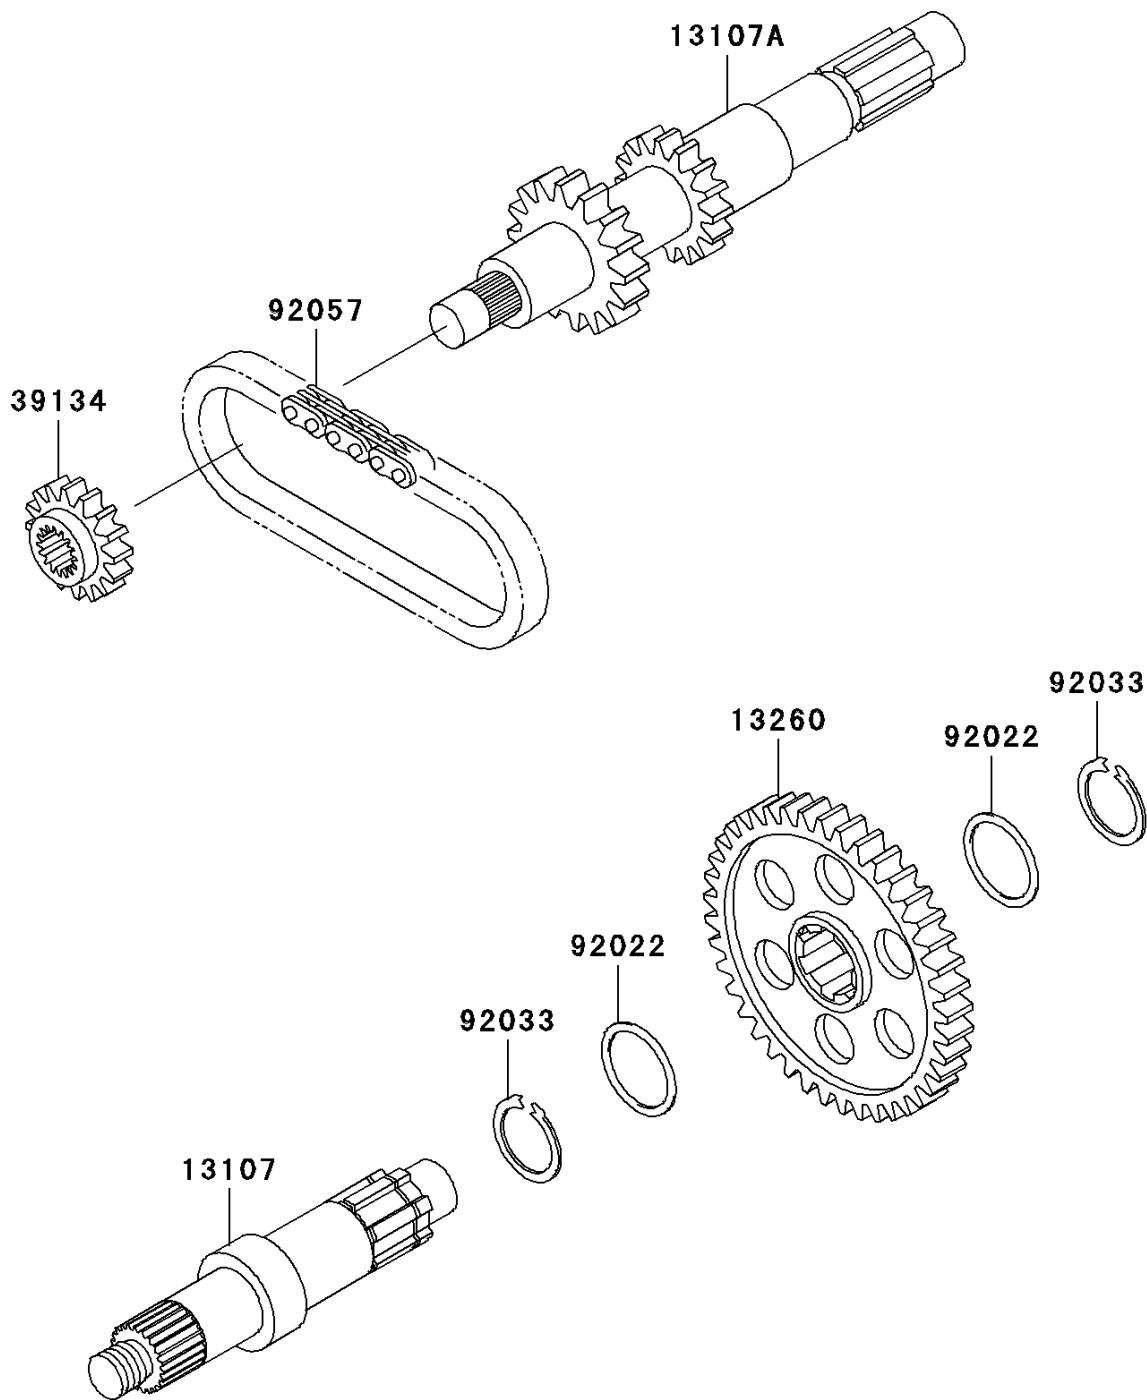

1999 Prairie® 300 4x4 PARTS DIAGRAM

Transmission

E1361

1999 Prairie® 300 4x4 PARTS LIST

Transmission

ITEM NAME	PART NUMBER	QUANTITY
SHAFT,OUTPUT (Ref # 13107)	13107-1390	1
SHAFT,INPUT (Ref # 13107A)	13107-1400	1
GEAR,OUTPUT,44T (Ref # 13260)	13260-1719	1
SPROCKET-DRIVE,REVERSE,18T (Ref # 39134)	39134-1059	1
WASHER,28.1X34X1.0 (Ref # 92022)	92022-1731	1
RING-SNAP,25.9X30.6X1.2 (Ref # 92033)	92033-1037	1
CHAIN,REVERSE,81RH2520 (Ref # 92057)	92057-1421	1