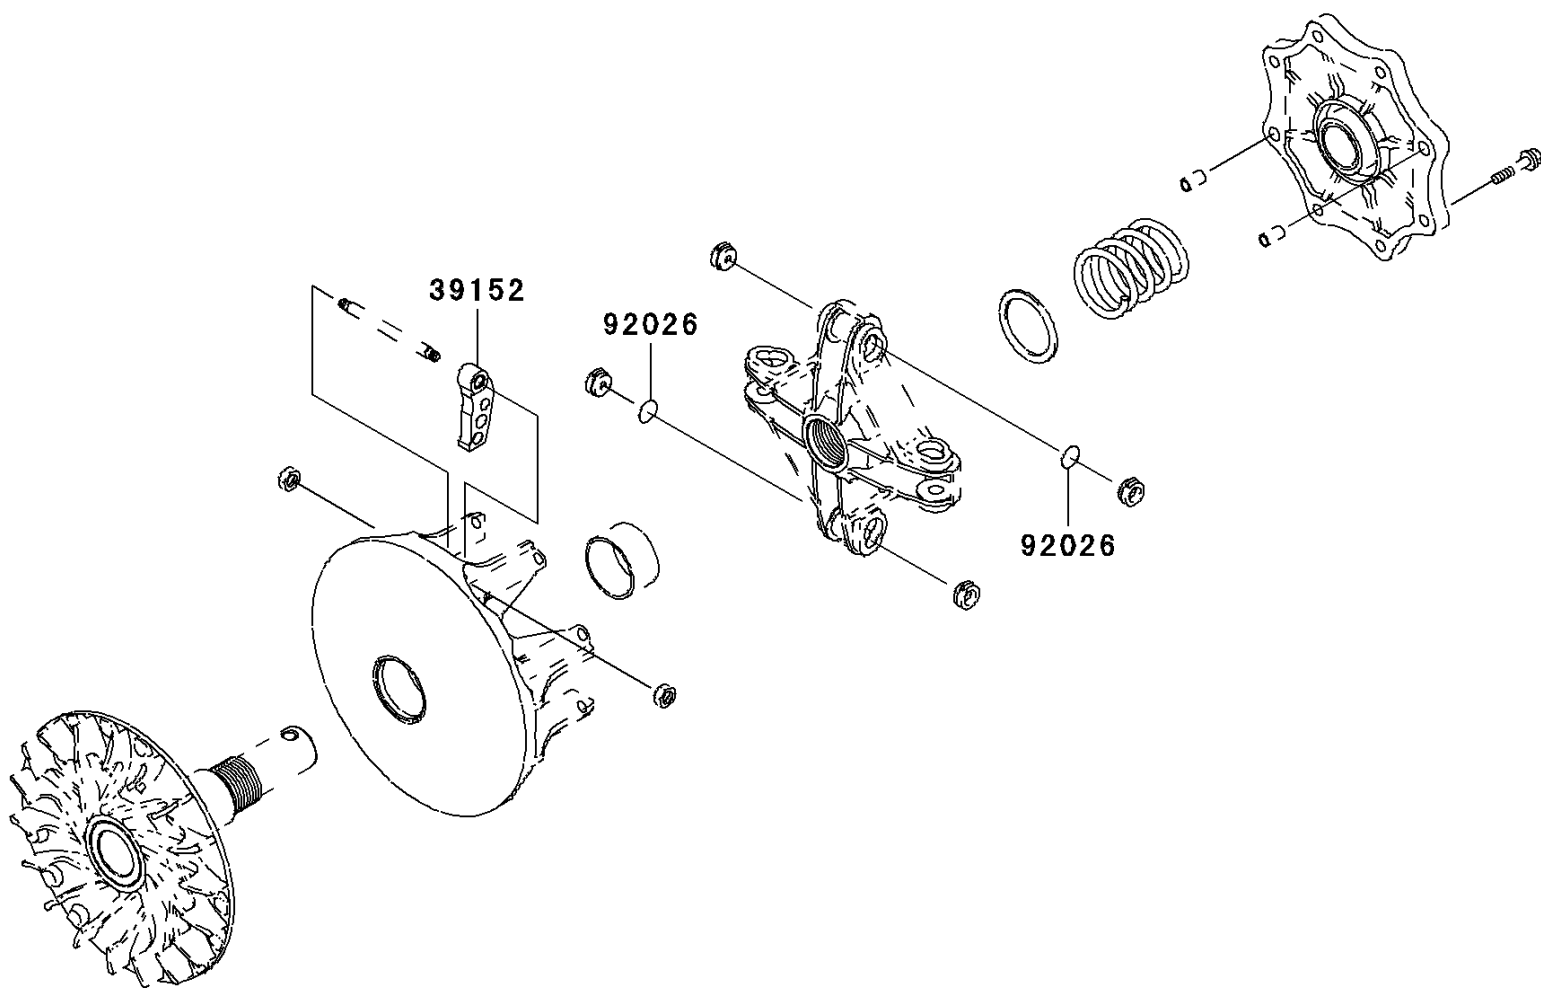

2006 KFX®700 PARTS DIAGRAM

Optional Parts

E1391

(Ref. Drive Converter)

2006 KFX[®]700 PARTS LIST

Optional Parts

ITEM NAME	PART NUMBER	QUANTITY
WEIGHT-RAMP,EC-H3 (Ref # 39152)	39152-0004	1
SPACER,T=0.1 (Ref # 92026)	92026-0038	1