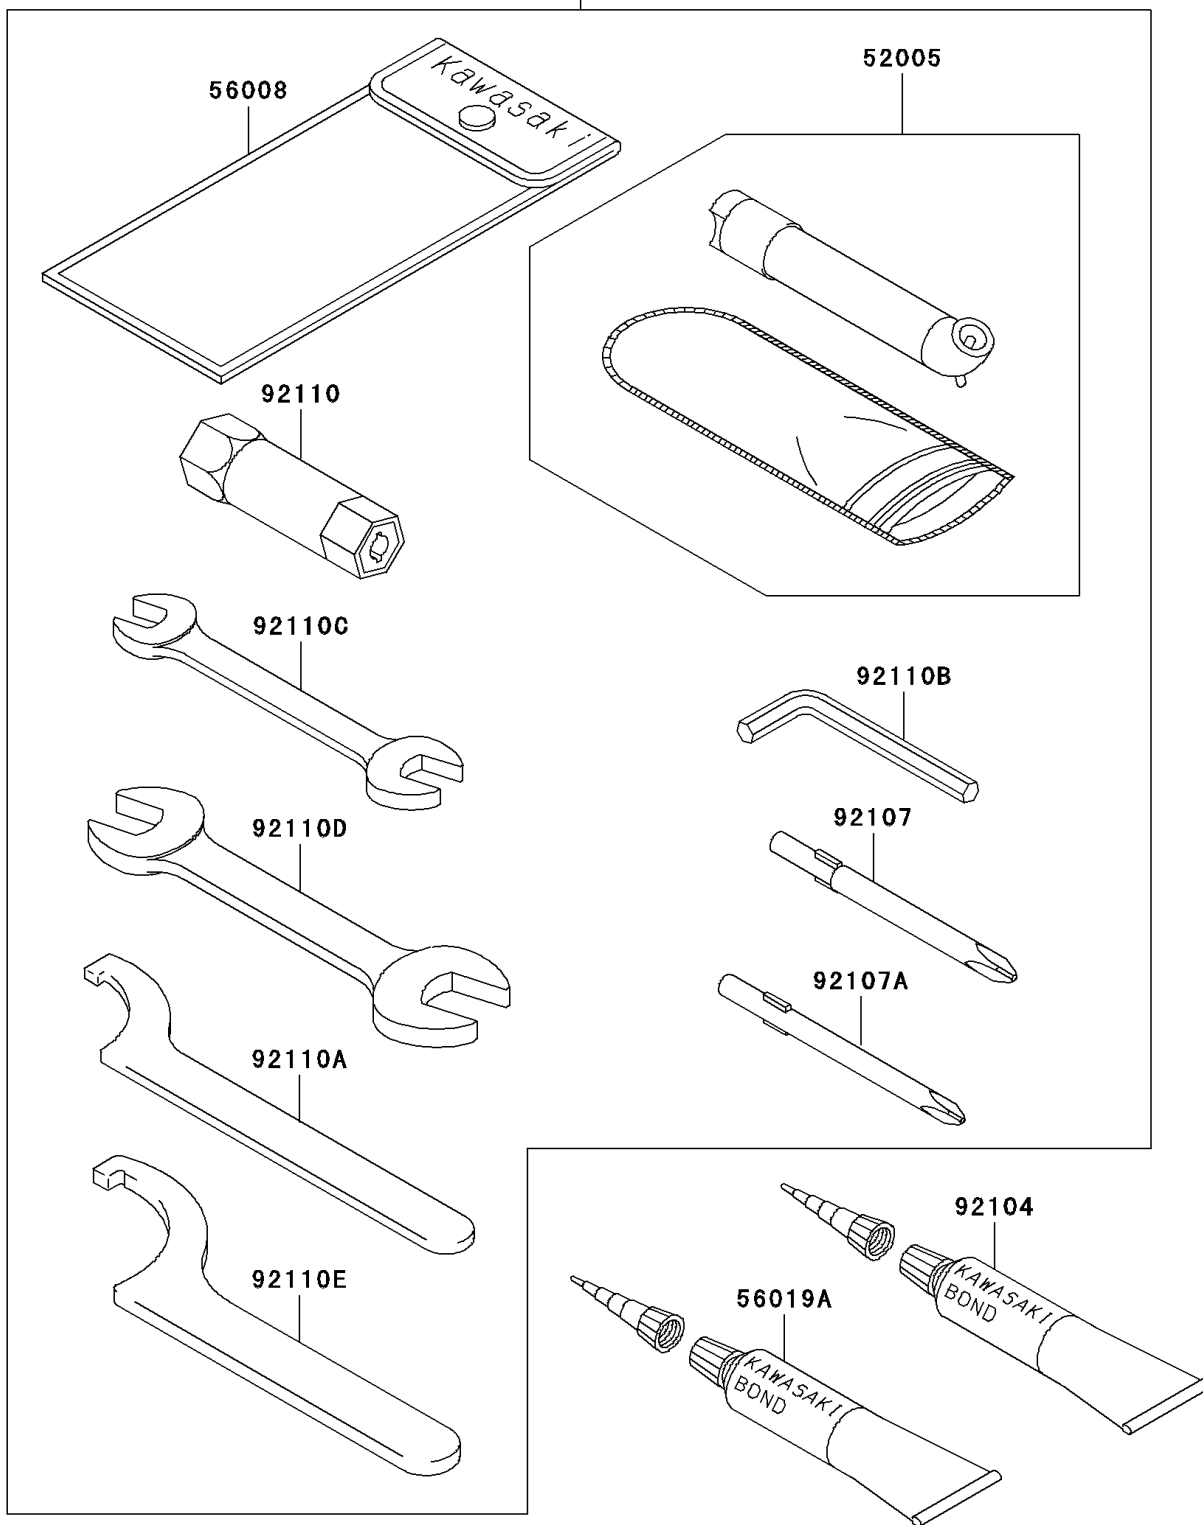

## 2006 KFX<sup>®</sup>700 PARTS DIAGRAM

Owner's Tools

56007

F2810

## 2006 KFX®700 PARTS LIST

Owner's Tools

ITEM NAME	PART NUMBER	QUANTITY
GAUGE,AIR (Ref # 52005)	52005-1082	1
TOOL-KIT (Ref # 56007)	56007-0001	1
BAG,TOOL (Ref # 56008)	56008-1007	1
THREE BOND TB1211,HT/RS,WHITE (Ref # 56019A)	56019-120	1
GASKET-LIQUID,TB1215 (Ref # 92104)	92104-1065	1
TOOL-DRIVER,#3PHILLIPS (Ref # 92107)	92107-005	1
TOOL-DRIVER,#2PHILLIPS (Ref # 92107A)	92107-1053	1
TOOL-WRENCH,BOX,16MM (Ref # 92110)	92110-1116	1
TOOL-WRENCH,HOOK (Ref # 92110A)	92110-1129	1
TOOL-WRENCH,ALLEN,3MM (Ref # 92110B)	92110-1140	1
TOOL-WRENCH,OPEN END,10X12 (Ref # 92110C)	92110-1152	1
TOOL-WRENCH,OPEN END,14X17 (Ref # 92110D)	92110-1153	1
TOOL-WRENCH,HOOK (Ref # 92110E)	92110-1173	1