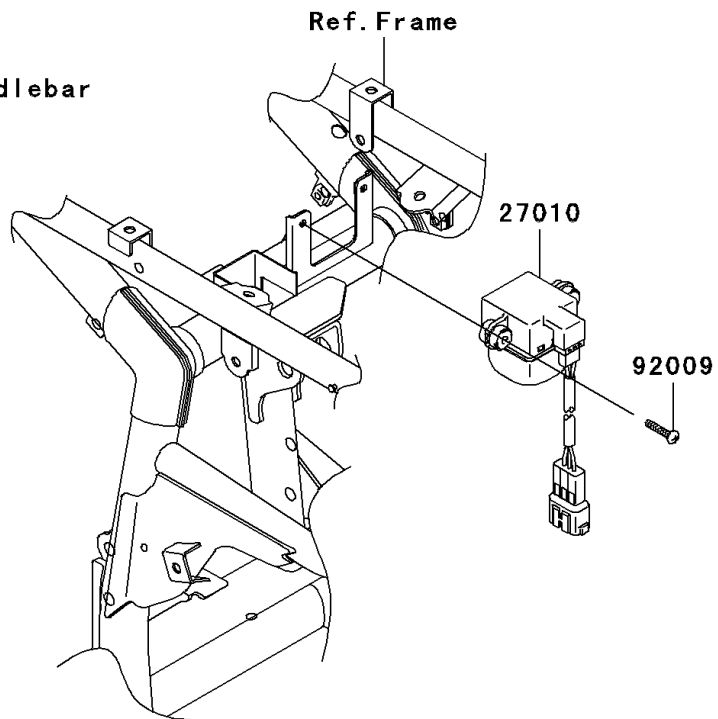

2006 KFX®700 PARTS DIAGRAM

Ignition Switch

F2770

2006 KFX[®]700 PARTS LIST

Ignition Switch

ITEM NAME	PART NUMBER	QUANTITY
COVER,KEY (Ref # 14024)	14024-1551	1
SWITCH-ASSY-IGNITION (Ref # 27005)	27005-1267	1
KEY-LOCK,BLANK (Ref # 27008)	27008-1041	1
KEY-LOCK,BLANK (Ref # 27008A)	27008-1042	1
KEY-LOCK,BLANK (Ref # 27008B)	27008-1043	1
KEY-LOCK,BLANK (Ref # 27008C)	27008-1044	1
KEY-LOCK,BLANK,W/COVER (Ref # 27008D)	27008-1132	1
KEY-LOCK,BLANK,W/COVER (Ref # 27008E)	27008-1133	1
KEY-LOCK,BLANK,W/COVER (Ref # 27008F)	27008-1134	1
KEY-LOCK,BLANK,W/COVER (Ref # 27008G)	27008-1135	1
SWITCH,INVERT SENSOR (Ref # 27010)	27010-1421	1
SCREW,4X20 (Ref # 92009)	92009-1897	1
NUT,IGNITION SWITCH (Ref # 92210)	92210-1109	1