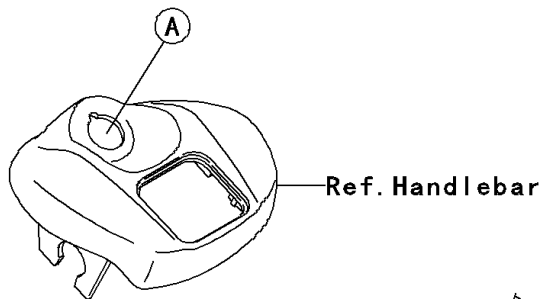

2006 KFX®700 PARTS DIAGRAM

Ignition Switch

F2770

2006 KFX[®]700 PARTS LIST

Ignition Switch

ITEM NAME	PART NUMBER	QUANTITY
COVER,KEY (Ref # 14024)	14024-1551	1
SWITCH-ASSY-IGNITION (Ref # 27005)	27005-1267	1
KEY-LOCK,BLANK (Ref # 27008)	27008-1041	1
KEY-LOCK,BLANK (Ref # 27008A)	27008-1042	1
KEY-LOCK,BLANK (Ref # 27008B)	27008-1043	1
KEY-LOCK,BLANK (Ref # 27008C)	27008-1044	1
KEY-LOCK,BLANK,W/COVER (Ref # 27008D)	27008-1132	1
KEY-LOCK,BLANK,W/COVER (Ref # 27008E)	27008-1133	1
KEY-LOCK,BLANK,W/COVER (Ref # 27008F)	27008-1134	1
KEY-LOCK,BLANK,W/COVER (Ref # 27008G)	27008-1135	1
SWITCH,INVERT SENSOR (Ref # 27010)	27010-1421	1
SCREW,4X20 (Ref # 92009)	92009-1897	1
NUT,IGNITION SWITCH (Ref # 92210)	92210-1109	1