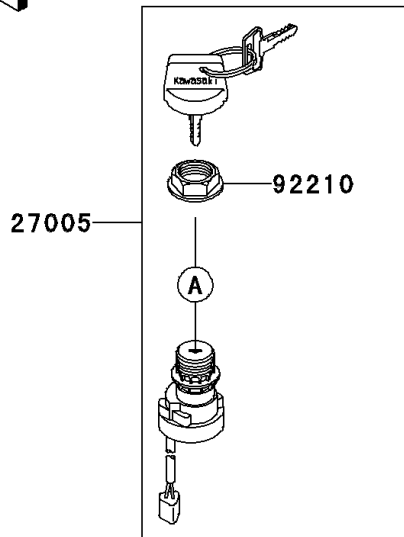

2006 KFX®700 PARTS DIAGRAM

Ignition Switch

F2770

2006 KFX[®]700 PARTS LIST

Ignition Switch

ITEM NAME	PART NUMBER	QUANTITY
COVER,KEY (Ref # 14024)	14024-1551	1
SWITCH-ASSY-IGNITION (Ref # 27005)	27005-1267	1
KEY-LOCK,BLANK (Ref # 27008)	27008-1041	1
KEY-LOCK,BLANK (Ref # 27008A)	27008-1042	1
KEY-LOCK,BLANK (Ref # 27008B)	27008-1043	1
KEY-LOCK,BLANK (Ref # 27008C)	27008-1044	1
KEY-LOCK,BLANK,W/COVER (Ref # 27008D)	27008-1132	1
KEY-LOCK,BLANK,W/COVER (Ref # 27008E)	27008-1133	1
KEY-LOCK,BLANK,W/COVER (Ref # 27008F)	27008-1134	1
KEY-LOCK,BLANK,W/COVER (Ref # 27008G)	27008-1135	1
SWITCH,INVERT SENSOR (Ref # 27010)	27010-1421	1
SCREW,4X20 (Ref # 92009)	92009-1897	1
NUT,IGNITION SWITCH (Ref # 92210)	92210-1109	1