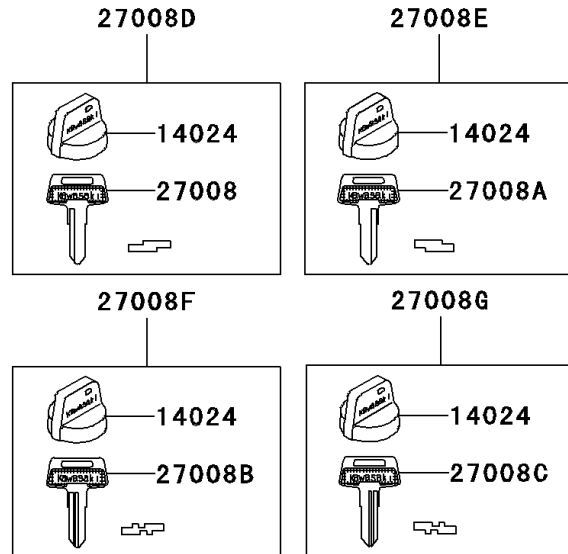

2006 KFX®700 PARTS DIAGRAM

Ignition Switch

F2770

2006 KFX[®]700 PARTS LIST

Ignition Switch

ITEM NAME	PART NUMBER	QUANTITY
COVER,KEY (Ref # 14024)	14024-1551	1
SWITCH-ASSY-IGNITION (Ref # 27005)	27005-1267	1
KEY-LOCK,BLANK (Ref # 27008)	27008-1041	1
KEY-LOCK,BLANK (Ref # 27008A)	27008-1042	1
KEY-LOCK,BLANK (Ref # 27008B)	27008-1043	1
KEY-LOCK,BLANK (Ref # 27008C)	27008-1044	1
KEY-LOCK,BLANK,W/COVER (Ref # 27008D)	27008-1132	1
KEY-LOCK,BLANK,W/COVER (Ref # 27008E)	27008-1133	1
KEY-LOCK,BLANK,W/COVER (Ref # 27008F)	27008-1134	1
KEY-LOCK,BLANK,W/COVER (Ref # 27008G)	27008-1135	1
SWITCH,INVERT SENSOR (Ref # 27010)	27010-1421	1
SCREW,4X20 (Ref # 92009)	92009-1897	1
NUT,IGNITION SWITCH (Ref # 92210)	92210-1109	1