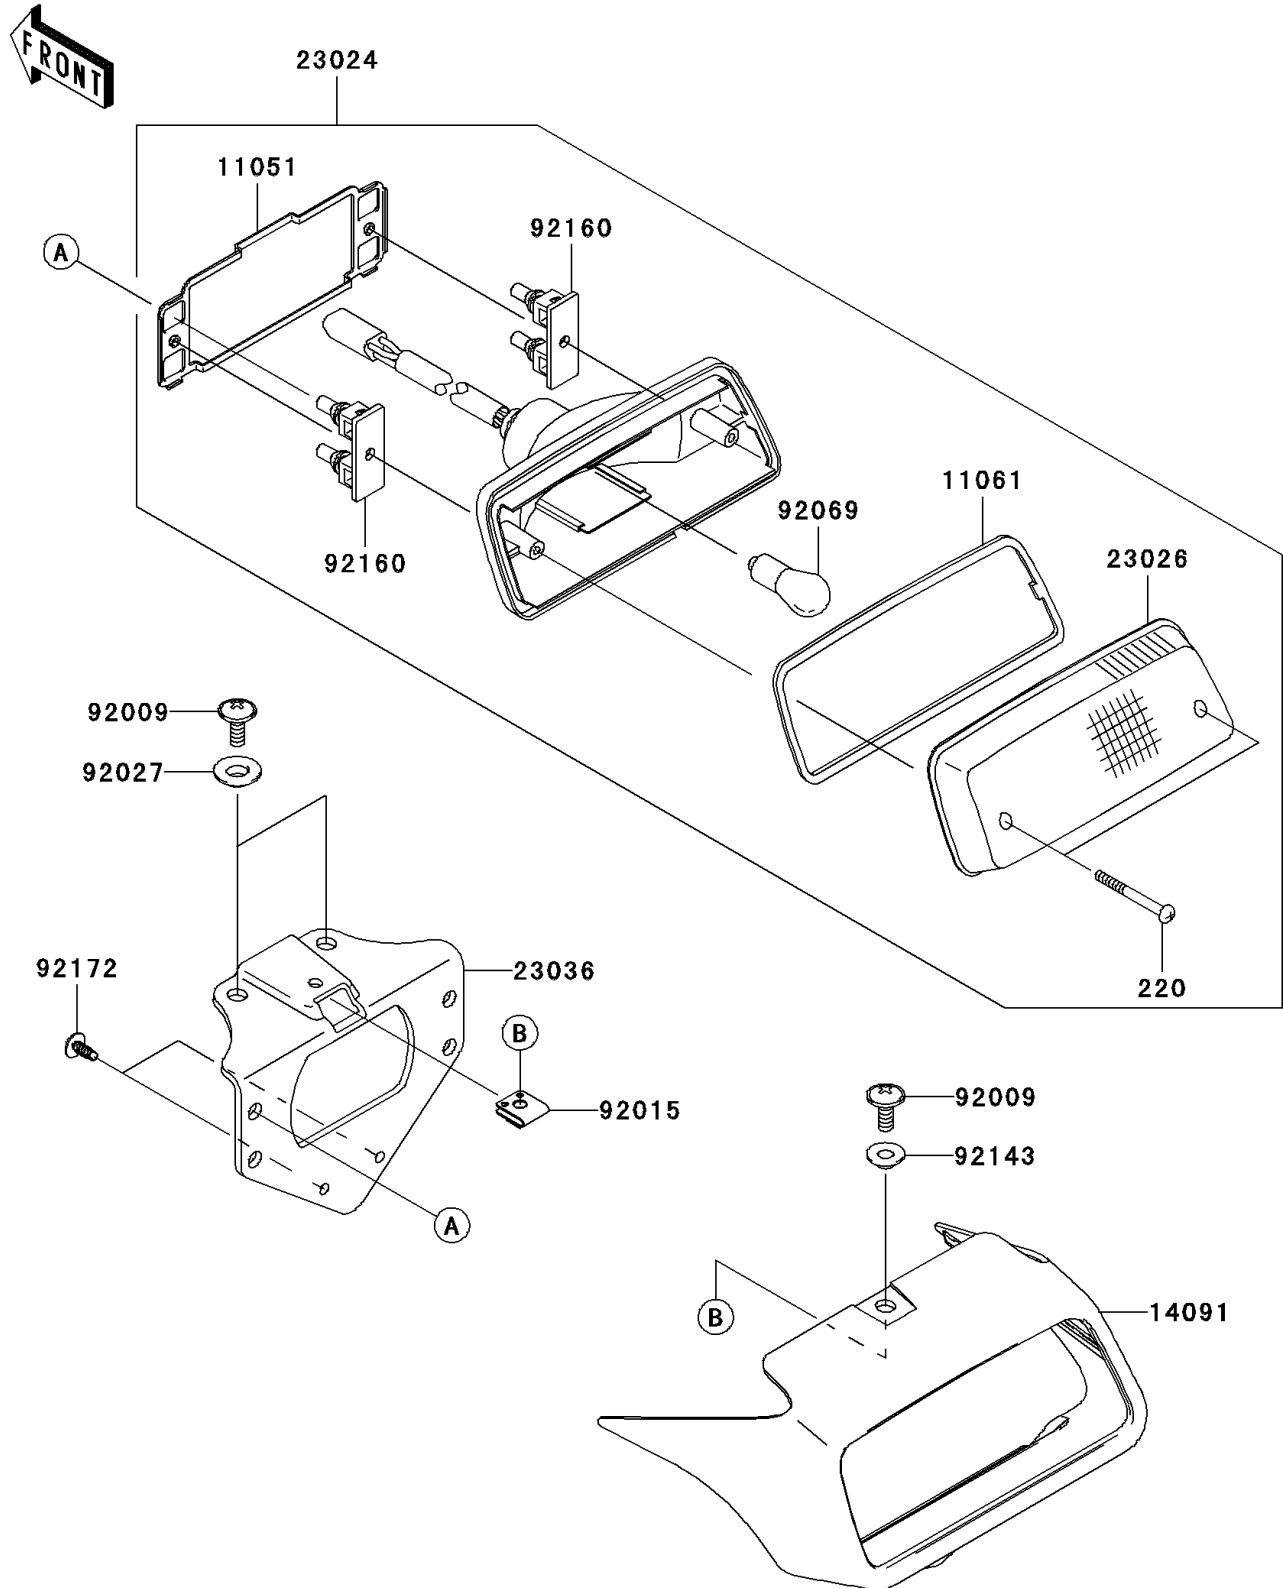

2006 KFX[®]700 PARTS DIAGRAM

Taillight(s)

F2720

2006 KFX®700 PARTS LIST

Taillight(s)

ITEM NAME	PART NUMBER	QUANTITY
SCREW-PAN-CROS,4X40 (Ref # 220)	220B0440	1
BRACKET,TAIL LAMP (Ref # 11051)	11051-1870	1
GASKET,TAIL LAMP LENS (Ref # 11061)	11061-0055	1
COVER,TAIL LAMP,F.BLACK (Ref # 14091)	14091-0095-6Z	1
LAMP-ASSY-TAIL (Ref # 23024)	23024-1130	1
LENS,TAIL LAMP (Ref # 23026)	23026-1230	1
BRACKET-TAIL LAMP (Ref # 23036)	23036-0001	1
SCREW,6X16 (Ref # 92009)	92009-1621	1
NUT,CLAMP,6MM (Ref # 92015)	92015-1678	1
COLLAR,L=4.7 (Ref # 92027)	92027-1964	1
BULB,12V 21/5W (Ref # 92069)	92069-063	1
COLLAR (Ref # 92143)	92143-1087	1
DAMPER,TAIL LAMP (Ref # 92160)	92160-1053	1
SCREW,TAPPING,5X10 (Ref # 92172)	92172-1061	1