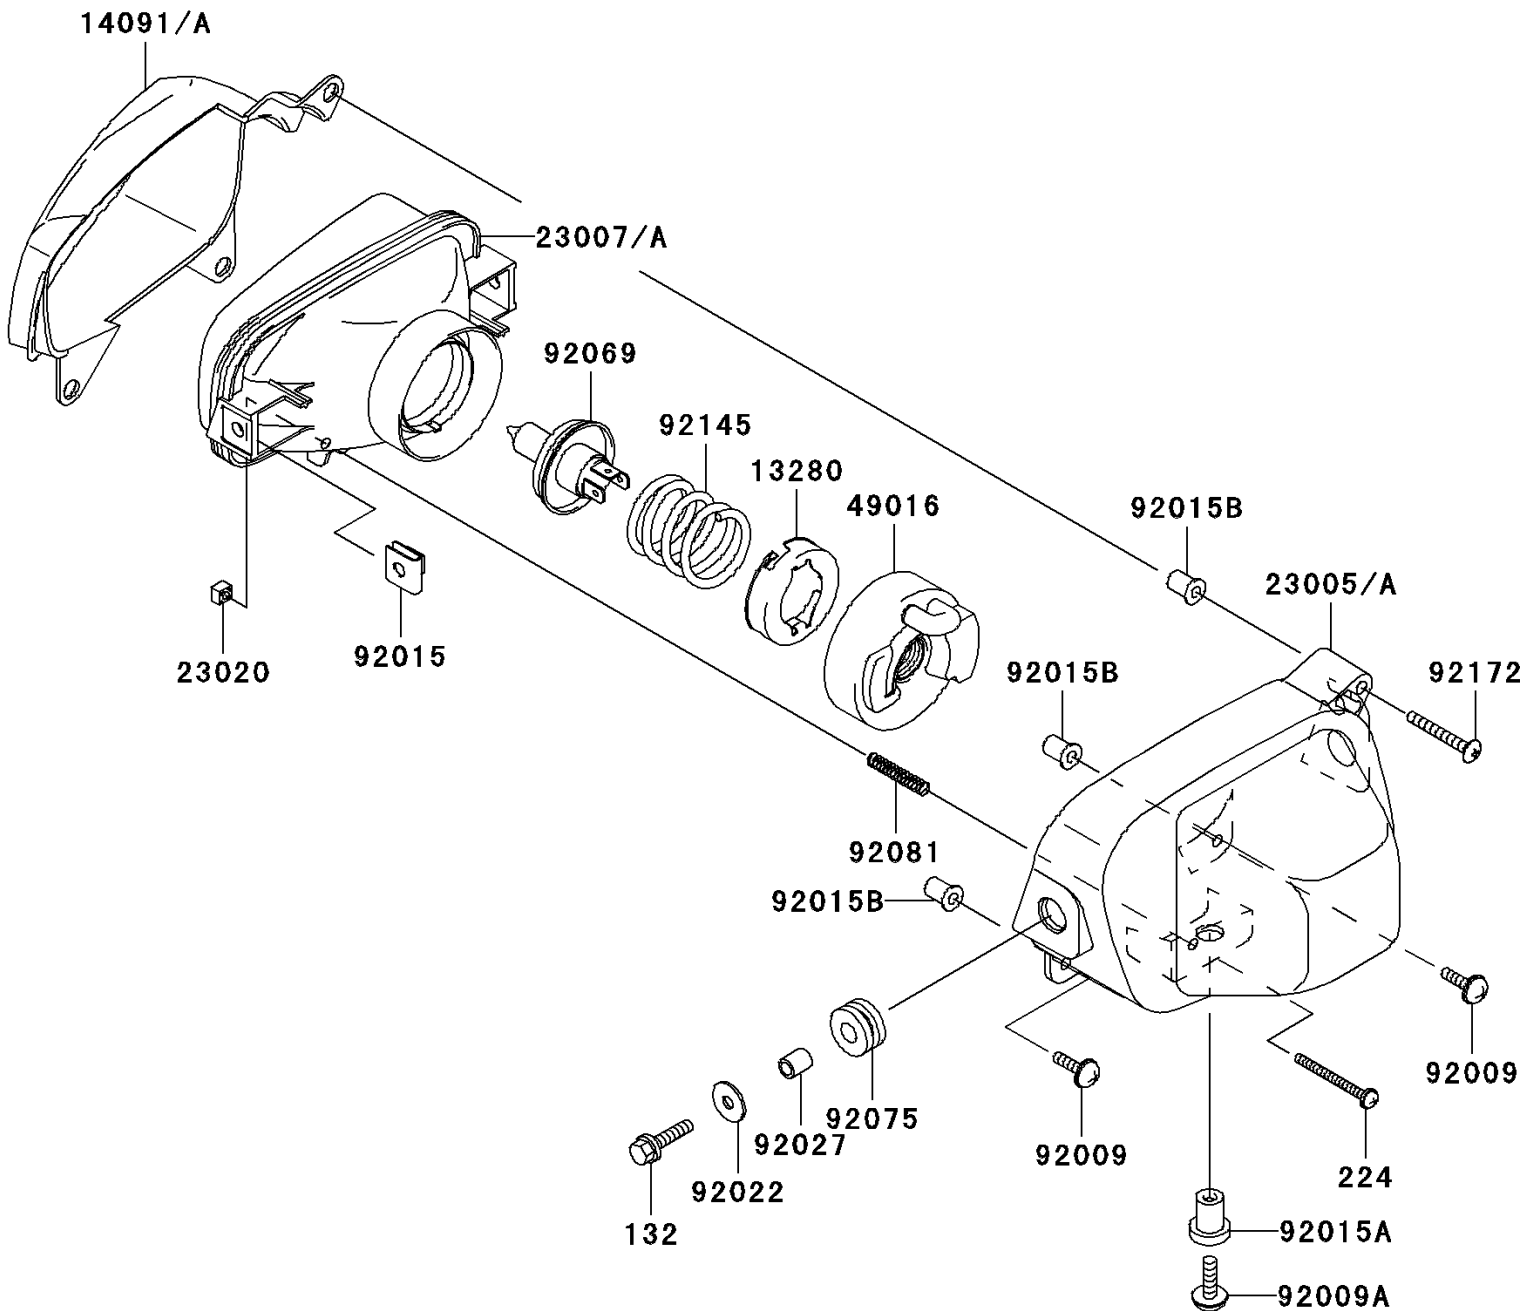

2006 KFX[®]700 PARTS DIAGRAM

Headlight(s)

F2710

2006 KFX®700 PARTS LIST

Headlight(s)

ITEM NAME	PART NUMBER	QUANTITY
BOLT-FLANGED-SMALL,6X25 (Ref # 132)	132H0625	1
SCREW-PAN-WP-CROS,4X45 (Ref # 224)	224D0445	1
HOLDER,BULB SETTING (Ref # 13280)	13280-1198	1
COVER,HEAD LAMP GRILL,LH,BLACK (Ref # 14091)	14091-0061-6Z	1
COVER,HEAD LAMP GRILL,RH,BLACK (Ref # 14091A)	14091-0062-6Z	1
BODY-COMP-HEAD LAMP,LH (Ref # 23005)	23005-1180	1
BODY-COMP-HEAD LAMP,RH (Ref # 23005A)	23005-1181	1
LENS-COMP,HEAD LAMP,LH (Ref # 23007)	23007-1389	1
LENS-COMP,HEAD LAMP,RH (Ref # 23007A)	23007-1390	1
NUT,4MM,FOCUS ADJUST (Ref # 23020)	23020-018	1
COVER-SEAL,HEAD LAMP (Ref # 49016)	49016-1213	1
SCREW,5X16,BLACK (Ref # 92009)	92009-1654	1
SCREW,6X22 (Ref # 92009A)	92009-1664	1
NUT,6MM (Ref # 92015)	92015-1094	1
NUT,RUBBER,6MM (Ref # 92015A)	92015-1692	1
NUT,WELL,5MM (Ref # 92015B)	92015-1757	1
WASHER,6.5X20X1.6 (Ref # 92022)	92022-125	1
COLLAR,6.8X10X12 (Ref # 92027)	92027-162	1
BULB,12V 45/45W,T15 (Ref # 92069)	92069-1114	1
DAMPER (Ref # 92075)	92075-1690	1
SPRING,FOCUS ADJUST (Ref # 92081)	92081-1896	1
SPRING,BULB SETTING (Ref # 92145)	92145-1346	1
SCREW,5X40 (Ref # 92172)	92172-0063	1