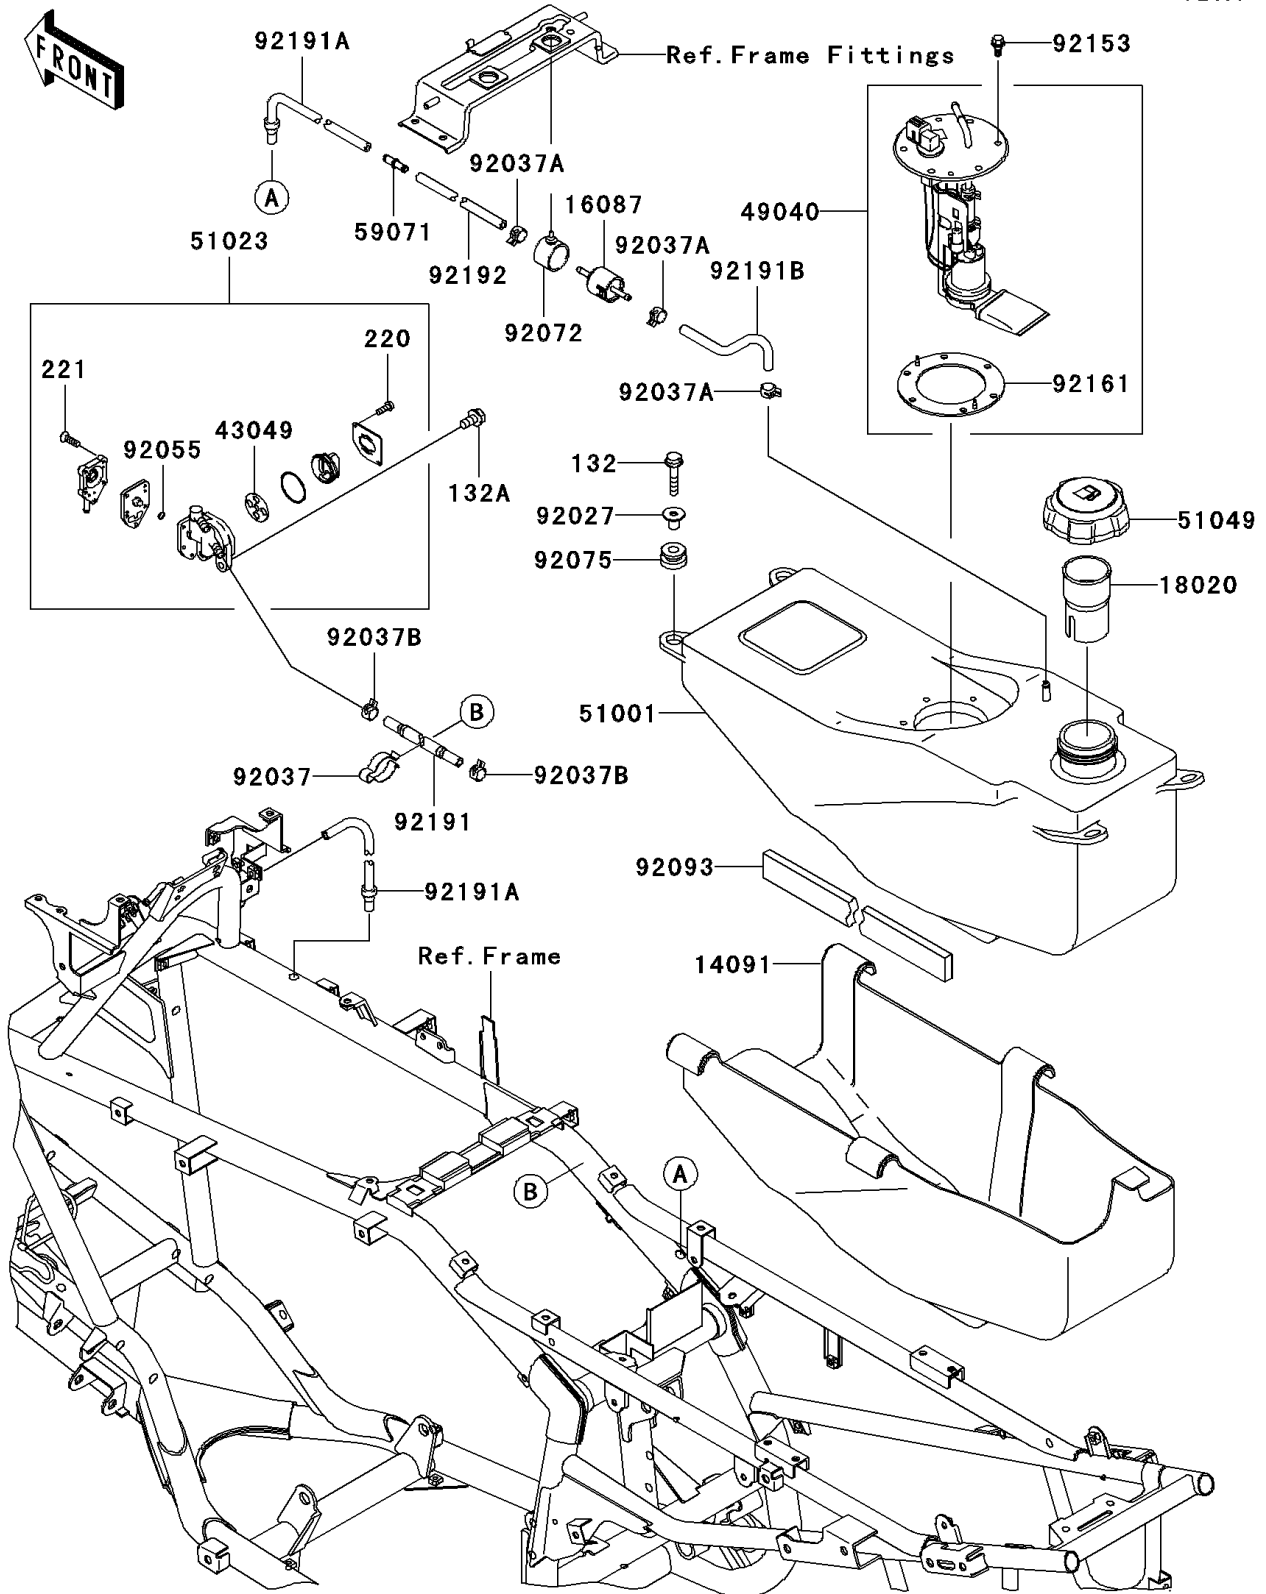

## 2006 KFX<sup>®</sup>700 PARTS DIAGRAM

Fuel Tank

F2410

## 2006 KFX®700 PARTS LIST

Fuel Tank

ITEM NAME	PART NUMBER	QUANTITY
BOLT-FLANGED-SMALL,6X30 (Ref # 132)	132G0630	1
BOLT-FLANGED-SMALL,6X12 (Ref # 132A)	132J0612	1
SCREW-PAN-CROS,3X8 (Ref # 220)	220B0308	1
SCREW-CSK-CROS,4X14 (Ref # 221)	221B0414	1
COVER,FUEL TANK (Ref # 14091)	14091-1513	1
VALVE-CHECK (Ref # 16087)	16087-0003	1
BAFFLE (Ref # 18020)	18020-1307	1
PACKING (Ref # 43049)	43049-1103	1
PUMP-FUEL (Ref # 49040)	49040-1080	1
TANK-COMP-FUEL (Ref # 51001)	51001-0013	1
TAP-ASSY,FUEL (Ref # 51023)	51023-1406	1
CAP-TANK,FUEL (Ref # 51049)	51049-1128	1
JOINT (Ref # 59071)	59071-3717	1
COLLAR,L=16.1 (Ref # 92027)	92027-1847	1
CLAMP (Ref # 92037)	92037-093	1
CLAMP,TUBE (Ref # 92037A)	92037-1461	1
CLAMP,TUBE (Ref # 92037B)	92037-1505	1
RING-O (Ref # 92055)	92055-1664	1
BAND (Ref # 92072)	92072-1438	1
DAMPER (Ref # 92075)	92075-1787	1
SEAL (Ref # 92093)	92093-0007	1
BOLT,FLANGED,5MM (Ref # 92153)	92153-0361	1
DAMPER,FUEL PUMP (Ref # 92161)	92161-0027	1
TUBE,5.3X10.5X850 (Ref # 92191)	92191-0034	1
TUBE,TANK BREATHER (Ref # 92191A)	92191-1666	1
TUBE,CHECK VALVE-TANK (Ref # 92191B)	92191-1773	1
TUBE,JOINT-CHECK VALVE (Ref # 92192)	92192-0020	1