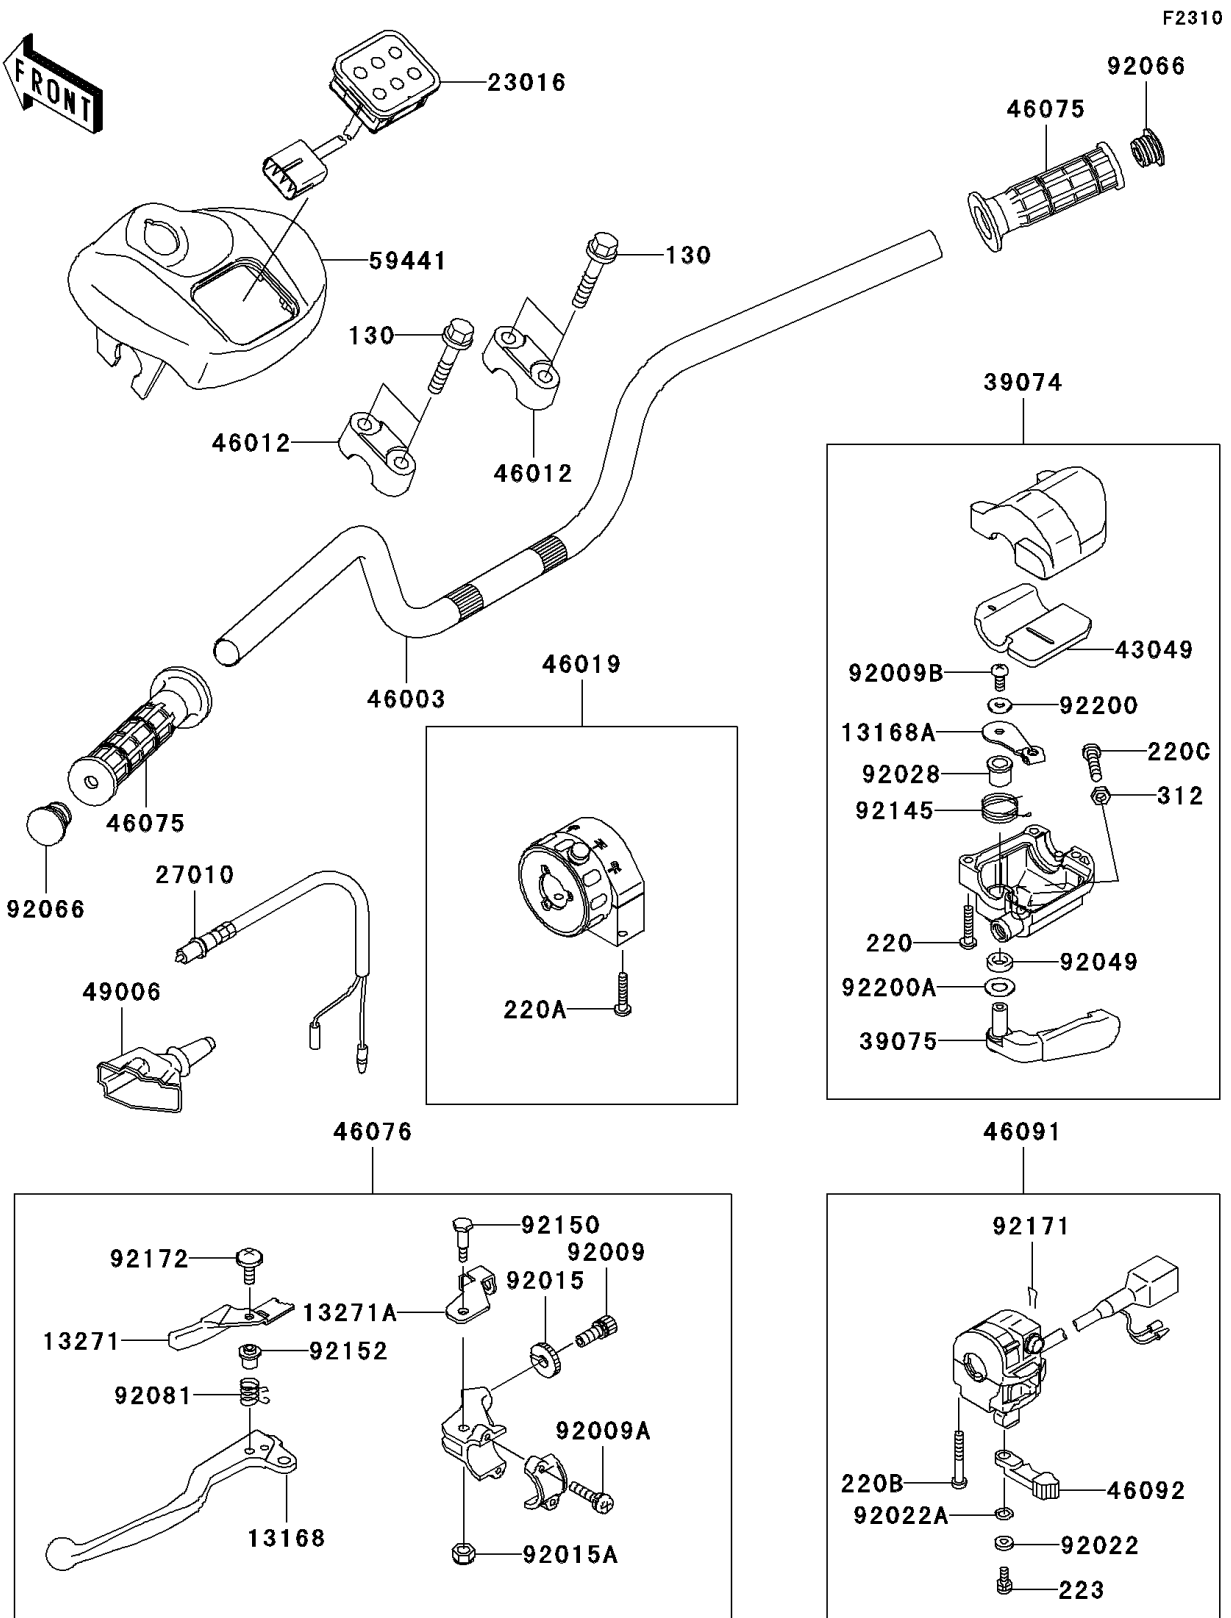

2006 KFX®700 PARTS DIAGRAM

Handlebar

2006 KFX®700 PARTS LIST

Handlebar

ITEM NAME	PART NUMBER	QUANTITY
BOLT-FLANGED,8X60 (Ref # 130)	130P0860	1
SCREW-PAN-CROS,5X20 (Ref # 220)	220C0520	1
SCREW-PAN-CROS,5X25 (Ref # 220A)	220C0525	1
SCREW-PAN-CROS,5X35 (Ref # 220B)	220C0535	1
LEVER,LH (Ref # 13168)	13168-0002	1
LEVER (Ref # 13168A)	13168-1715	1
PLATE,LEVER LOCK (Ref # 13271)	13271-0011	1
PLATE,LOCK (Ref # 13271A)	13271-1259	1
LAMP-ASSY (Ref # 23016)	23016-0002	1
SWITCH,BRAKE (Ref # 27010)	27010-1294	1
LEVER-ASSY-THROTTLE (Ref # 39074)	39074-0001	1
LEVER-THROTTLE (Ref # 39075)	39075-1062	1
PACKING (Ref # 43049)	43049-1088	1
HANDLE,G.GRAY (Ref # 46003)	46003-0001-HN	1
HOLDER-HANDLE (Ref # 46012)	46012-1168	1
GRIP-ASSY,SHIFT CONTROL (Ref # 46019)	46019-0006	1
GRIP (Ref # 46075)	46075-1210	1
LEVER-ASSY-GRIP,LH (Ref # 46076)	46076-1258	1
HOUSING-ASSY-CONTROL,LH (Ref # 46091)	46091-1848	1
LEVER-GRIP,CHOKE (Ref # 46092)	46092-1217	1
BOOT (Ref # 49006)	49006-1261	1
COVER-HANDLE,BLACK (Ref # 59441)	59441-1173-6D	1
SCREW,CABLE ADJUST,8MM (Ref # 92009)	92009-1435	1
SCREW,6X20 (Ref # 92009A)	92009-1841	1
SCREW (Ref # 92009B)	92009-1959	1
NUT,CABLE ADJUST LOCK,8MM (Ref # 92015)	92015-1596	1
NUT (Ref # 92015A)	92015-1829	1
WASHER,5MM (Ref # 92022)	92022-1837	1
WASHER,WAVE,5MM (Ref # 92022A)	92022-1838	1

2006 KFX®700 PARTS LIST

Handlebar

ITEM NAME	PART NUMBER	QUANTITY
BUSHING (Ref # 92028)	92028-1986	1
SEAL-OIL (Ref # 92049)	92049-1578	1
PLUG (Ref # 92066)	92066-1550	1
SPRING,LOCK RETURN (Ref # 92081)	92081-1358	1
SPRING (Ref # 92145)	92145-1392	1
BOLT (Ref # 92150)	92150-1420	1
COLLAR (Ref # 92152)	92152-1176	1
CLAMP,CLIP (Ref # 92171)	92171-1095	1
SCREW,5X20 (Ref # 92172)	92172-0078	1
WASHER (Ref # 92200)	92200-1558	1
WASHER (Ref # 92200A)	92200-1559	1
SCREW-PAN-CROS,6X25 (Ref # 220C)	220C0625	1
SCREW-PAN-WS-CROS,5X12 (Ref # 223)	223C0512	1
NUT-HEX,6MM,BLACK (Ref # 312)	312C0600	1