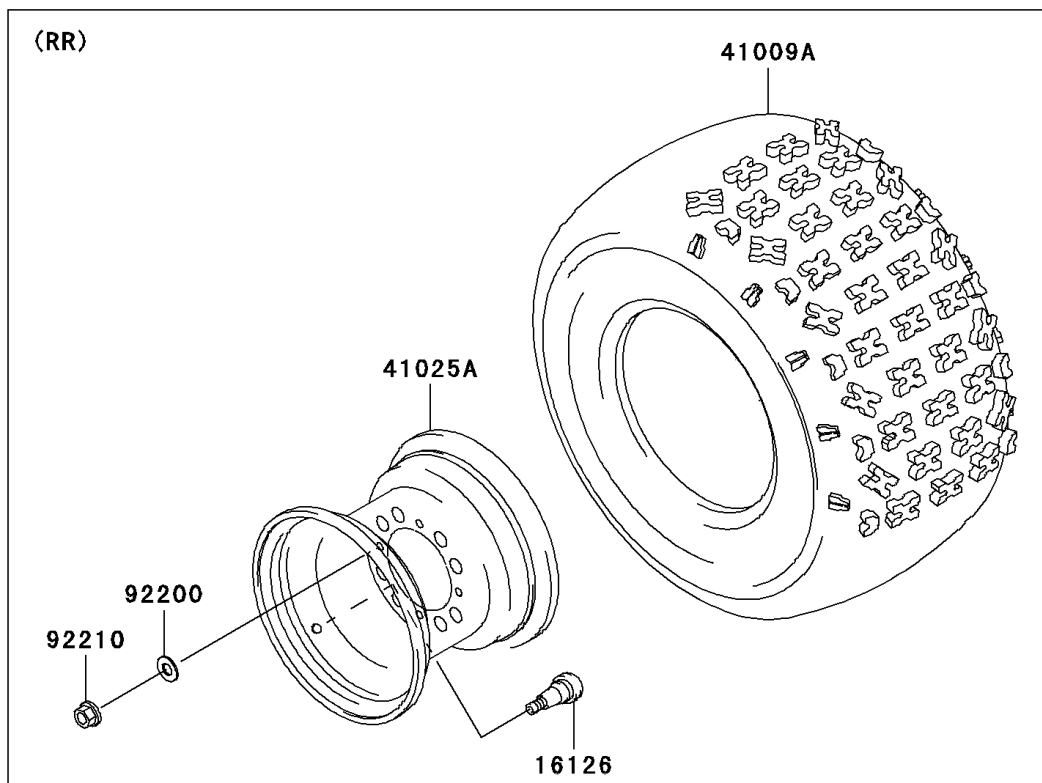

2006 KFX[®]700 PARTS DIAGRAM

Wheels/Tires

F2210

2006 KFX®700 PARTS LIST

Wheels/Tires

ITEM NAME	PART NUMBER	QUANTITY
VALVE (Ref # 16126)	16126-4001	1
TIRE,FR,AT22X7-10 (Ref # 41009)	41009-0033	1
TIRE,RR,AT22X11-10 (Ref # 41009A)	41009-0034	1
RIM,FR,10X5.5AT (Ref # 41025)	41025-0065	1
RIM,RR,10X8.5AT (Ref # 41025A)	41025-0066	1
WASHER,10.5X25X1.6 (Ref # 92200)	92200-1595	1
NUT,FLANGED,10MM (Ref # 92210)	92210-1325	1