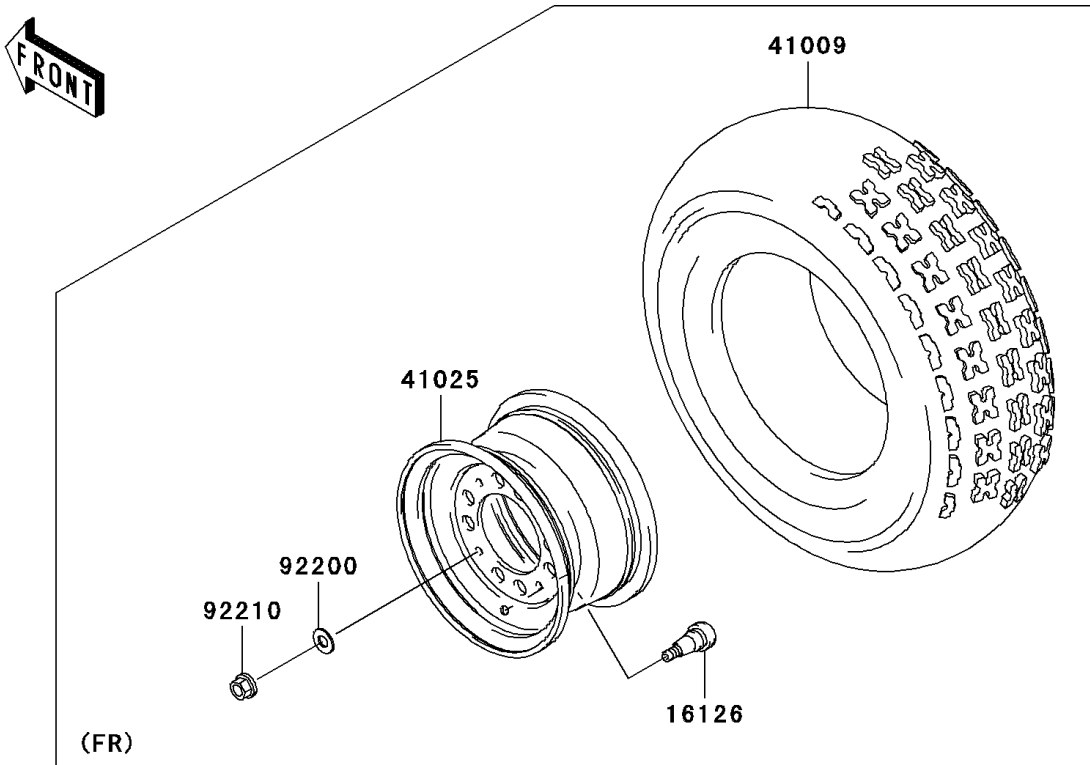

2006 KFX[®]700 PARTS DIAGRAM

Wheels/Tires

F2210

2006 KFX®700 PARTS LIST

Wheels/Tires

ITEM NAME	PART NUMBER	QUANTITY
VALVE (Ref # 16126)	16126-4001	1
TIRE,FR,AT22X7-10 (Ref # 41009)	41009-0033	1
TIRE,RR,AT22X11-10 (Ref # 41009A)	41009-0034	1
RIM,FR,10X5.5AT (Ref # 41025)	41025-0065	1
RIM,RR,10X8.5AT (Ref # 41025A)	41025-0066	1
WASHER,10.5X25X1.6 (Ref # 92200)	92200-1595	1
NUT,FLANGED,10MM (Ref # 92210)	92210-1325	1