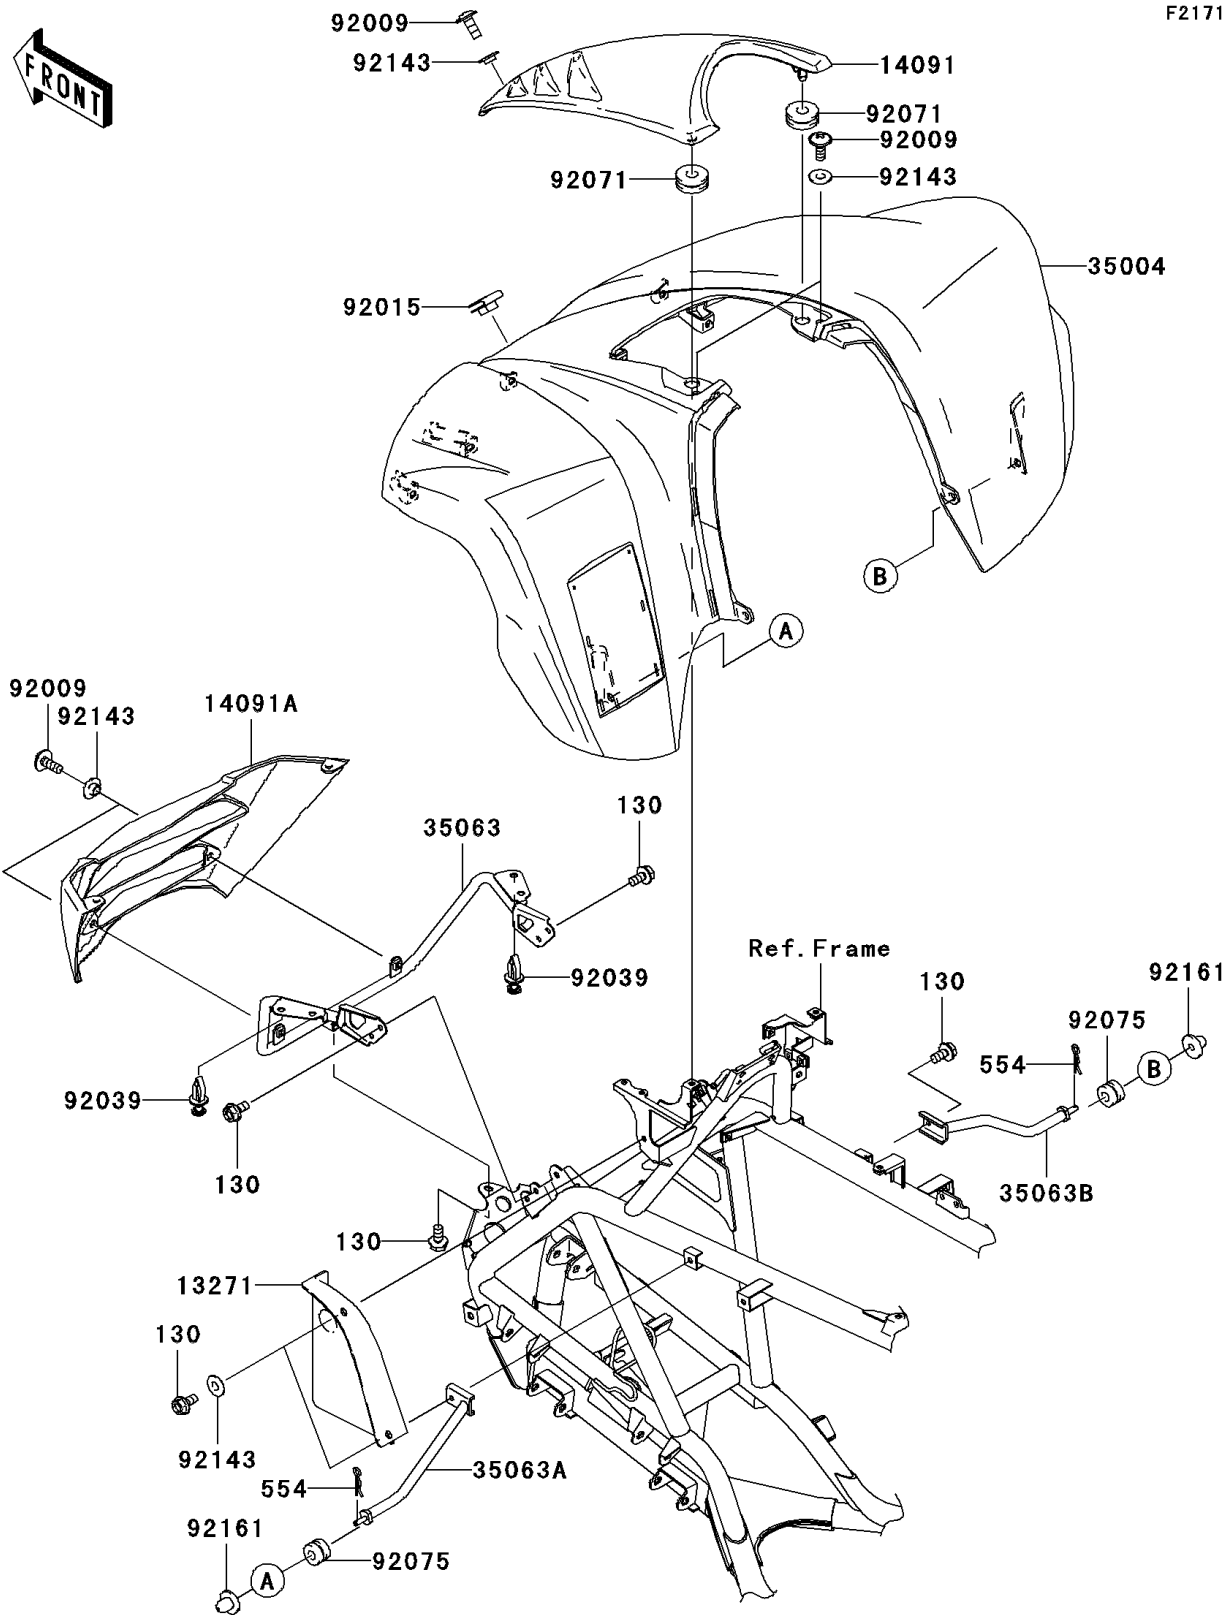

2006 KFX®700 PARTS DIAGRAM

Front Fender(s)

F2171

2006 KFX®700 PARTS LIST

Front Fender(s)

ITEM NAME	PART NUMBER	QUANTITY
BOLT-FLANGED,6X12 (Ref # 130)	130J0612	1
PIN-SNAP (Ref # 554)	554A0600	1
PLATE,FRONT FENDER (Ref # 13271)	13271-0058	1
COVER,MAINTENANCE,BLACK (Ref # 14091)	14091-1511-6D	1
COVER,FRONT GRILL,F.BLACK (Ref # 14091A)	14091-1524-6Z	1
FENDER-FRONT,G.SILVER (Ref # 35004)	35004-0058-824	1
STAY,FRONT GRILL (Ref # 35063)	35063-0067	1
STAY,FRONT FENDER,LH (Ref # 35063A)	35063-0139	1
STAY,FRONT FENDER,RH (Ref # 35063B)	35063-0140	1
SCREW,6X16 (Ref # 92009)	92009-1621	1
NUT,CLAMP,6MM (Ref # 92015)	92015-1678	1
RIVET (Ref # 92039)	92039-1229	1
GROMMET (Ref # 92071)	92071-1131	1
DAMPER (Ref # 92075)	92075-1435	1
COLLAR (Ref # 92143)	92143-1087	1
DAMPER (Ref # 92161)	92161-1160	1