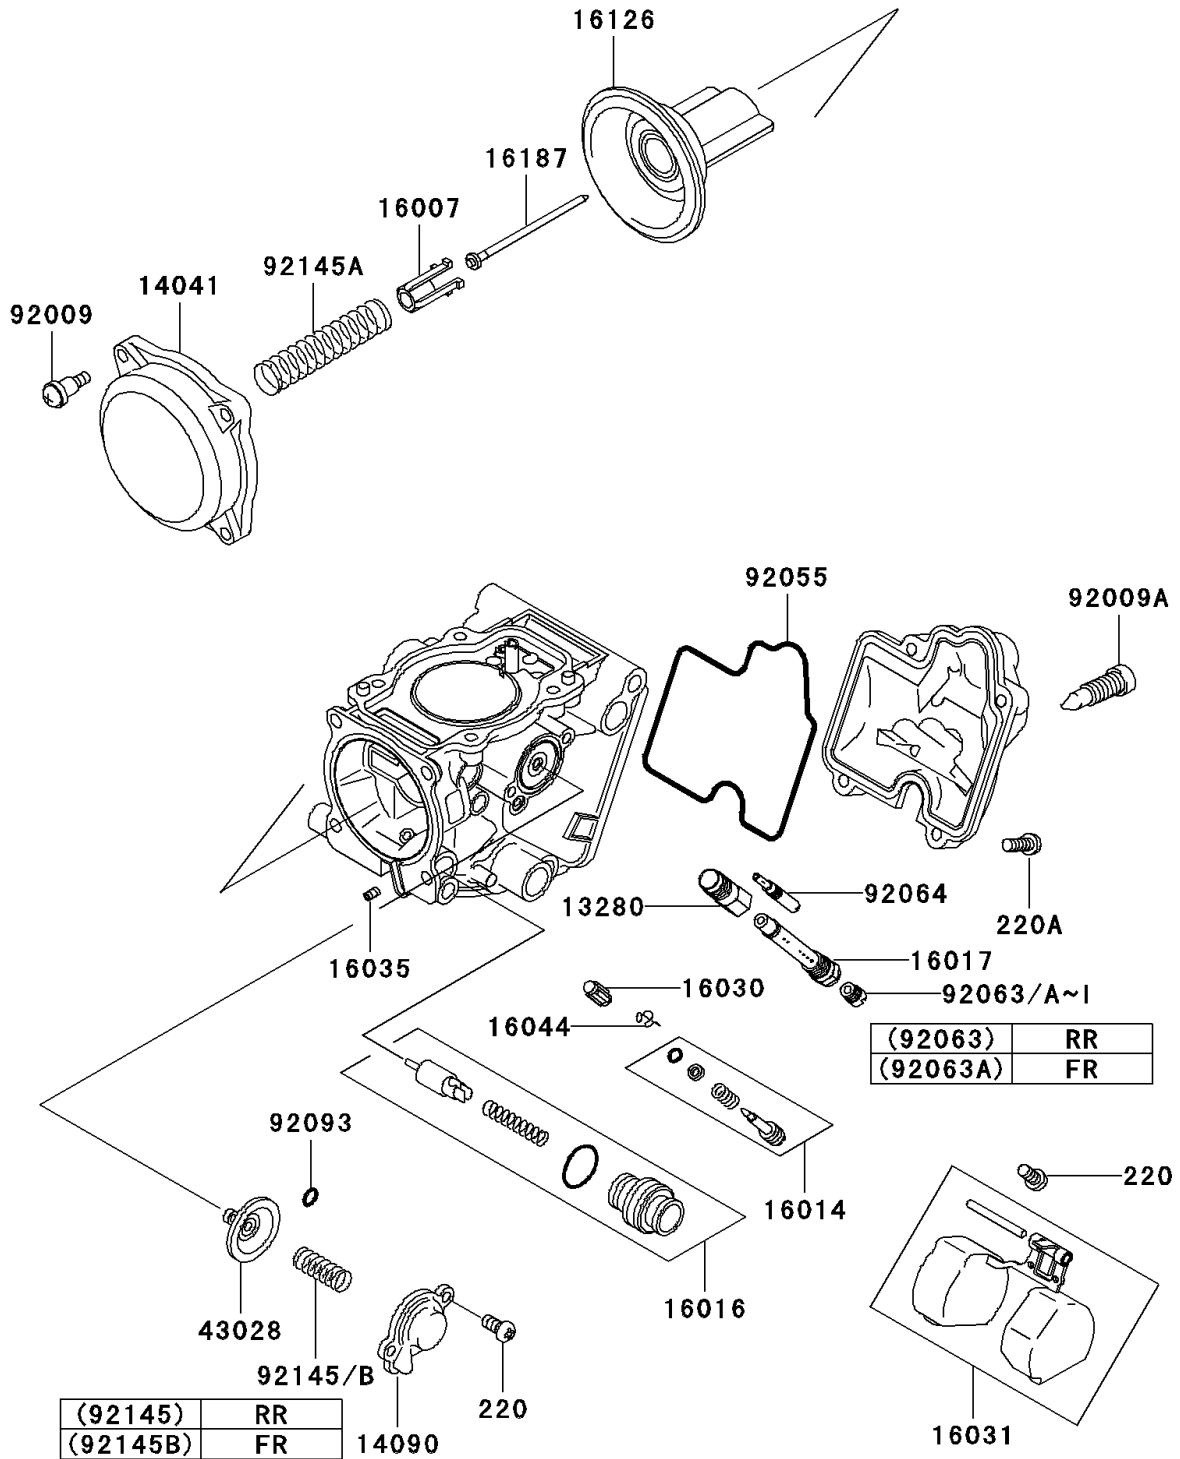

2006 KFX®700 PARTS DIAGRAM

Carburetor Parts

E1612

2006 KFX®700 PARTS LIST

Carburetor Parts

ITEM NAME	PART NUMBER	QUANTITY
SCREW-PAN-CROS,4X8 (Ref # 220)	220D0408	1
HOLDER,JET (Ref # 13280)	13280-1096	1
CAP-CHAMBER,MIXING (Ref # 14041)	14041-1090	1
COVER,AIR CUT VALVE (Ref # 14090)	14090-1984	1
SEAT-SPRING,THROTTLE VALVE (Ref # 16007)	16007-1120	1
SCREW-PILOT AIR (Ref # 16014)	16014-1105	1
PLUNGER (Ref # 16016)	16016-1117	1
JET-NEEDLE (Ref # 16017)	16017-1441	1
VALVE-FLOAT (Ref # 16030)	16030-1007	1
FLOAT (Ref # 16031)	16031-1097	1
JET-AIR,LEAK (Ref # 16035)	16035-1055	1
CLAMP,FLOAT VALVE (Ref # 16044)	16044-007	1
VALVE,VACUUM (Ref # 16126)	16126-1226	1
NEEDLE-JET,NBZH (Ref # 16187)	16187-0021	1
DIAPHRAGM,AIR CUT VALVE (Ref # 43028)	43028-1085	1
SCREW,4X4.4 (Ref # 92009)	92009-1549	1
SCREW,DRAIN,6X0.75 (Ref # 92009A)	92009-1551	1
RING-O,FLOAT CHAMBER (Ref # 92055)	92055-1589	1
JET-MAIN,#140 (Ref # 92063)	92063-1013	1
JET-MAIN,#135 (Ref # 92063A)	92063-1014	1
JET-MAIN,#138 (Ref # 92063B)	92063-1015	1
JET-MAIN,#142 (Ref # 92063C)	92063-1016	1
JET-MAIN,#145 (Ref # 92063D)	92063-1017	1
JET-MAIN,#125 (Ref # 92063E)	92063-1069	1
JET-MAIN,#120 (Ref # 92063F)	92063-1072	1
JET-MAIN,#128 (Ref # 92063G)	92063-1074	1
JET-MAIN,#130 (Ref # 92063H)	92063-1075	1
JET-MAIN,#132 (Ref # 92063I)	92063-1076	1
JET-PILOT,#40 (Ref # 92064)	92064-0005	1

2006 KFX®700 PARTS LIST

Carburetor Parts

ITEM NAME	PART NUMBER	QUANTITY
SEAL,"U"RING (Ref # 92093)	92093-1046	1
SPRING,AIR CUT VALVE (Ref # 92145)	92145-0097	1
SPRING,VACUUM VALVE (Ref # 92145A)	92145-1227	1
SPRING,AIR CUT VALVE (Ref # 92145B)	92145-1450	1
SCREW-PAN-CROS,4X14 (Ref # 220A)	220D0414	1