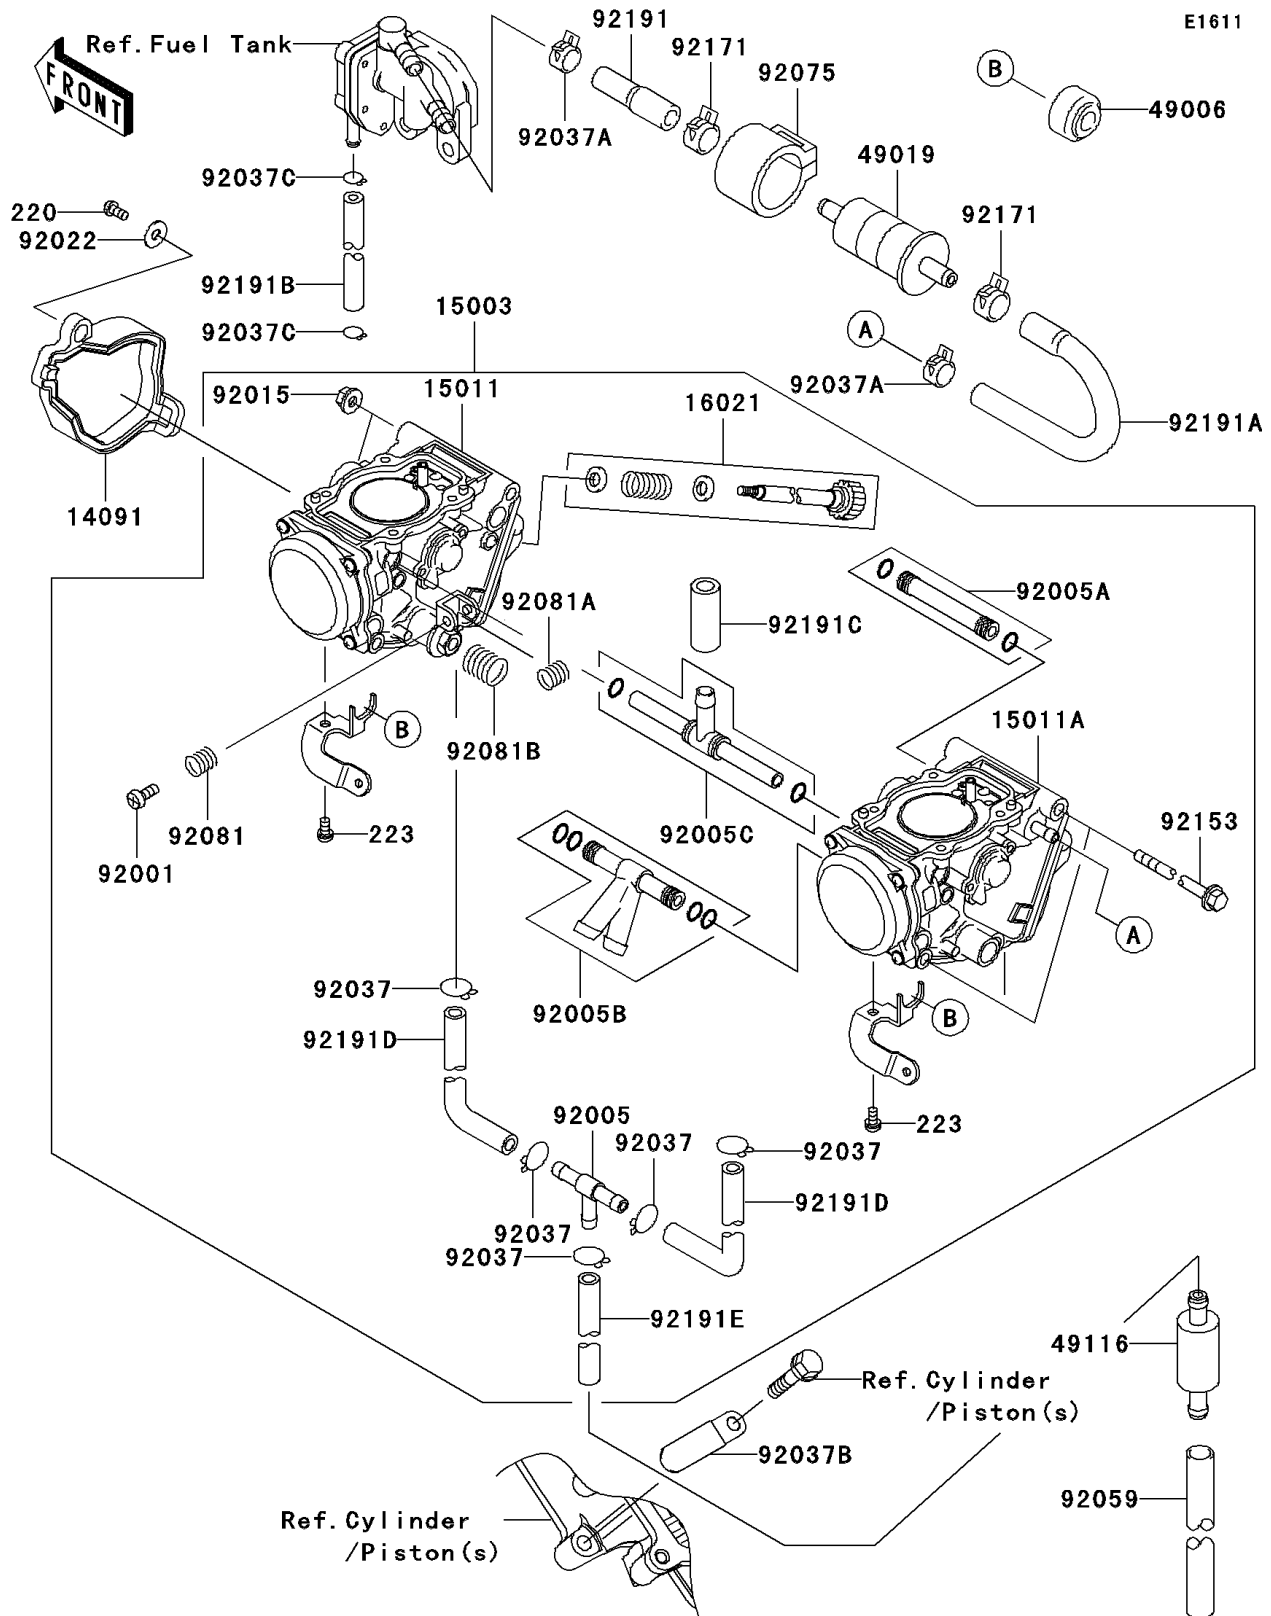

2006 KFX[®]700 PARTS DIAGRAM

Carburetor

2006 KFX®700 PARTS LIST

Carburetor

ITEM NAME	PART NUMBER	QUANTITY
SCREW-PAN-CROS,4X8 (Ref # 220)	220B0408	1
SCREW-PAN-WS-CROS,4X8 (Ref # 223)	223D0408	1
COVER,THROTTLE CABLE (Ref # 14091)	14091-1196	1
CARBURETOR-ASSY (Ref # 15003)	15003-0094	1
CARBURETOR,FR (Ref # 15011)	15011-0015	1
CARBURETOR,RR (Ref # 15011A)	15011-0016	1
SCREW-THROTTLE STOP (Ref # 16021)	16021-1223	1
BOOT,STARTER CABLE (Ref # 49006)	49006-1353	1
FILTER-FUEL (Ref # 49019)	49019-1055	1
VALVE-ASSY (Ref # 49116)	49116-1126	1
BOLT,THROTTLE ADJUST (Ref # 92001)	92001-1998	1
FITTING,FUEL,T-TYPE (Ref # 92005)	92005-1112	1
FITTING (Ref # 92005A)	92005-1375	1
FITTING (Ref # 92005B)	92005-1376	1
FITTING (Ref # 92005C)	92005-1385	1
NUT,FLANGED,5MM (Ref # 92015)	92015-1259	1
WASHER,5.2X13X1 (Ref # 92022)	92022-1380	1
CLAMP,TUBE (Ref # 92037)	92037-1201	1
CLAMP,TUBE (Ref # 92037A)	92037-1505	1
CLAMP,L=45 (Ref # 92037B)	92037-1539	1
CLAMP (Ref # 92037C)	92037-1610	1
TUBE,7X10X100 (Ref # 92059)	92059-1736	1
DAMPER,FUEL FILTER (Ref # 92075)	92075-1853	1
SPRING (Ref # 92081)	92081-1620	1
SPRING,THROTTLE ADJUST LWR (Ref # 92081A)	92081-1621	1
SPRING,THROTTLE ADJUST CNT (Ref # 92081B)	92081-1622	1
BOLT,5X143 (Ref # 92153)	92153-1068	1
CLAMP (Ref # 92171)	92171-0515	1
TUBE,TAP-FUEL FILTER (Ref # 92191)	92191-0017	1

2006 KFX®700 PARTS LIST

Carburetor

ITEM NAME	PART NUMBER	QUANTITY
TUBE,FUEL FILTER-CARBURETOR (Ref # 92191A)	92191-0018	1
TUBE,4X9X130 (Ref # 92191B)	92191-1251	1
TUBE,7X11X25 (Ref # 92191C)	92191-1672	1
TUBE,4.5X8X65 (Ref # 92191D)	92191-1673	1
TUBE,4.5X8X420 (Ref # 92191E)	92191-1674	1