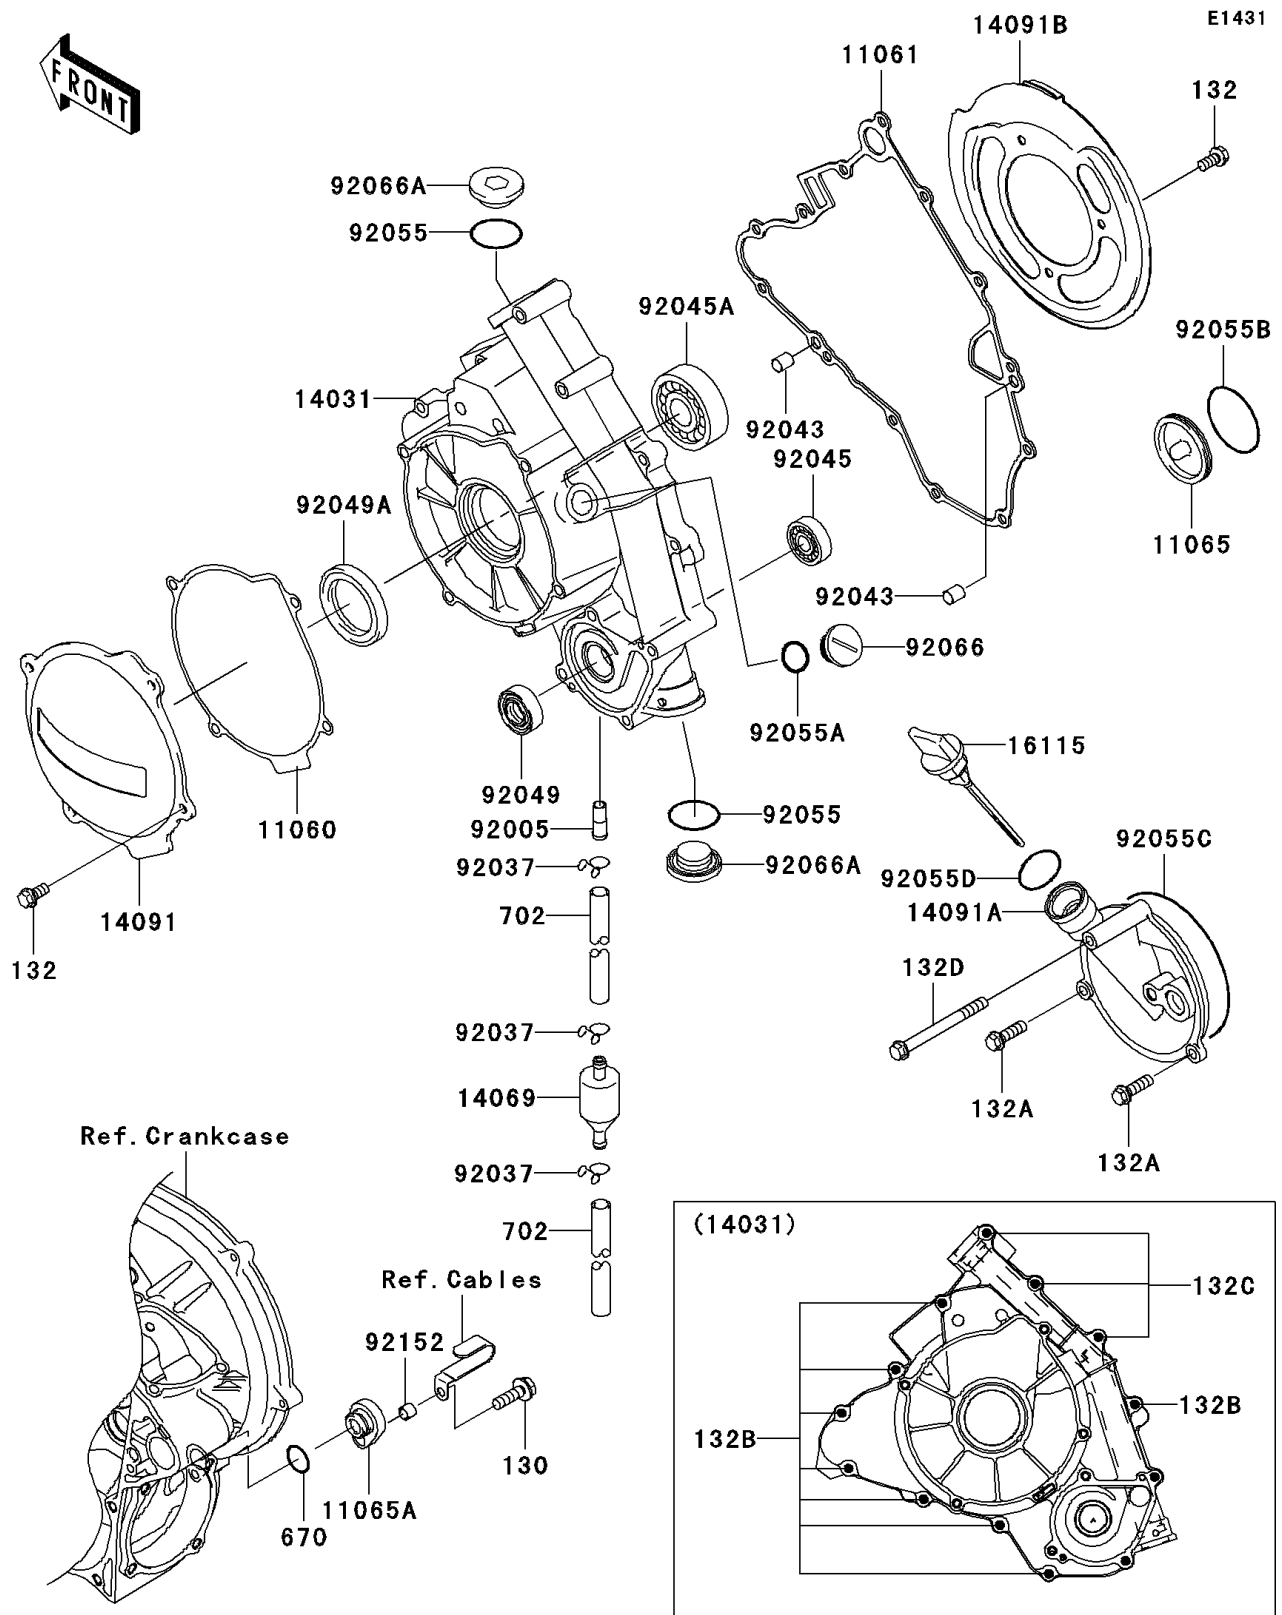

2006 KFX®700 PARTS DIAGRAM

Engine Cover(s)

2006 KFX®700 PARTS LIST

Engine Cover(s)

ITEM NAME	PART NUMBER	QUANTITY
BOLT-FLANGED,6X20 (Ref # 130)	130Z0620	1
BOLT-FLANGED-SMALL,6X12 (Ref # 132)	132Y0612	1
BOLT-FLANGED-SMALL,6X20 (Ref # 132A)	132Y0620	1
BOLT-FLANGED-SMALL,6X30 (Ref # 132B)	132Y0630	1
BOLT-FLANGED-SMALL,6X55 (Ref # 132C)	132Y0655	1
BOLT-FLANGED-SMALL,6X65 (Ref # 132D)	132Y0665	1
O RING,14MM (Ref # 670)	670D2014	1
TUBE-RUBBER,7X10X35 (Ref # 702)	702A07035	1
GASKET,BLANK (Ref # 11060)	11060-1717	1
GASKET (Ref # 11061)	11061-1119	1
CAP (Ref # 11065)	11065-1151	1
CAP,OIL COVER (Ref # 11065A)	11065-1252	1
COVER-GENERATOR (Ref # 14031)	14031-0030	1
BREATHER (Ref # 14069)	14069-1051	1
COVER,GENERATOR COVER (Ref # 14091)	14091-1538	1
COVER,OIL (Ref # 14091A)	14091-1543	1
COVER,BELT CONVERTER (Ref # 14091B)	14091-1571	1
CAP-OIL FILLER (Ref # 16115)	16115-0001	1
FITTING (Ref # 92005)	92005-1369	1
CLAMP,TUBE (Ref # 92037)	92037-147	1
PIN,6.2X8X14 (Ref # 92043)	92043-1263	1
BEARING-BALL,6901 (Ref # 92045)	92045-1246	1
BEARING-BALL (Ref # 92045A)	92045-1403	1
SEAL-OIL,SC 12X22X5 (Ref # 92049)	92049-1228	1
SEAL-OIL,HTC 28X45X7 (Ref # 92049A)	92049-1576	1
RING-O,25.7X2.4 (Ref # 92055)	92055-1136	1
RING-O,20X2 (Ref # 92055A)	92055-1146	1
RING-O,44.7X2.4 (Ref # 92055B)	92055-1279	1
RING-O,99.5X2.0 (Ref # 92055C)	92055-1632	1

2006 KFX®700 PARTS LIST

Engine Cover(s)

ITEM NAME	PART NUMBER	QUANTITY
RING-0,20X3 (Ref # 92055D)	92055-2185	1
PLUG,COVER (Ref # 92066)	92066-0011	1
PLUG,25X8 (Ref # 92066A)	92066-0012	1
COLLAR (Ref # 92152)	92152-1332	1