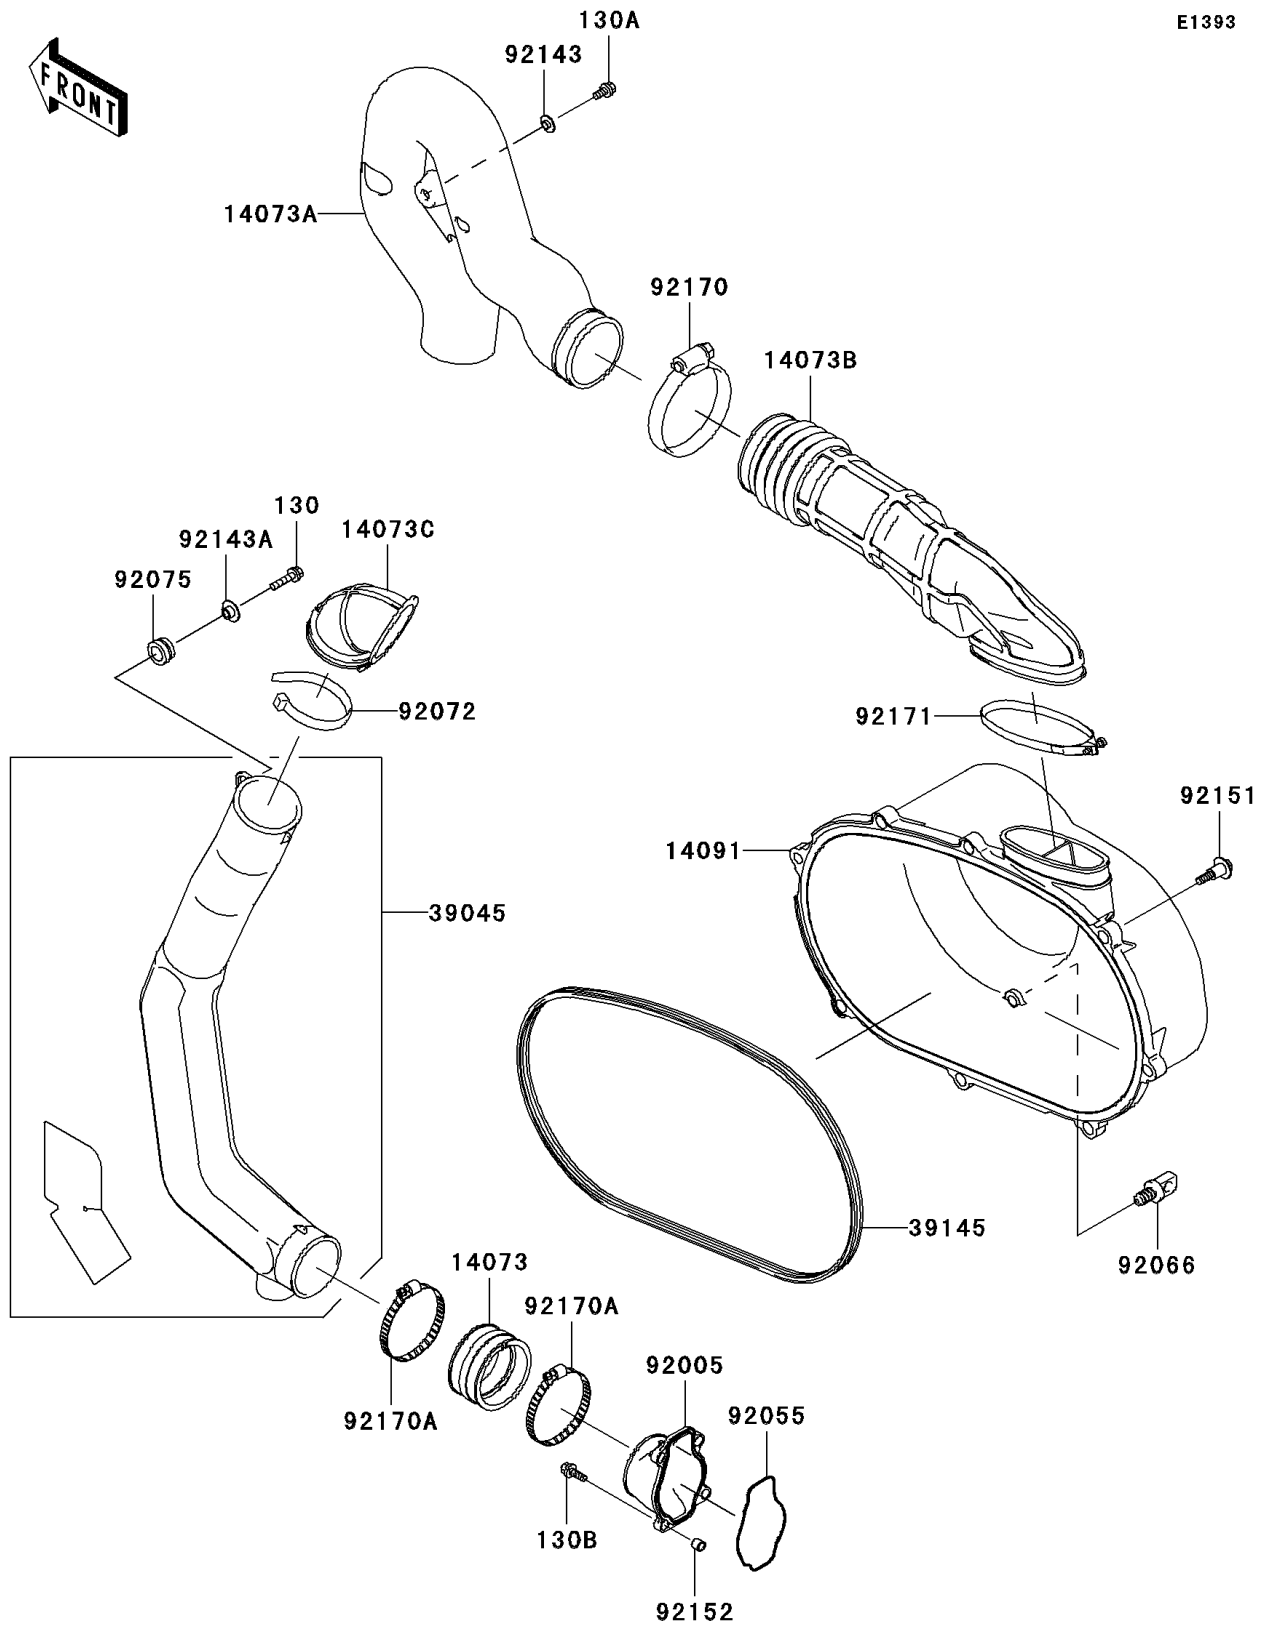

2006 KFX®700 PARTS DIAGRAM

Converter Cover

E1393

2006 KFX®700 PARTS LIST

Converter Cover

ITEM NAME	PART NUMBER	QUANTITY
BOLT-FLANGED,6X25 (Ref # 130)	130G0625	1
BOLT-FLANGED,6X12 (Ref # 130A)	130J0612	1
BOLT-FLANGED,6X20 (Ref # 130B)	130Z0620	1
DUCT,JOINT (Ref # 14073)	14073-1775	1
DUCT,EXHAUST (Ref # 14073A)	14073-1850	1
DUCT,EXHAUST JOINT (Ref # 14073B)	14073-1851	1
DUCT,SNORKEL TOP (Ref # 14073C)	14073-1853	1
COVER,BELT CONVERTER (Ref # 14091)	14091-1535	1
DUCT-ASSY,SNORKEL (Ref # 39045)	39045-1072	1
TRIM-SEAL (Ref # 39145)	39145-1135	1
FITTING (Ref # 92005)	92005-1387	1
RING-O (Ref # 92055)	92055-1630	1
PLUG,DRAIN,11X19 (Ref # 92066)	92066-1580	1
BAND,L=365 (Ref # 92072)	92072-1197	1
DAMPER,RUBBER (Ref # 92075)	92075-1123	1
COLLAR (Ref # 92143)	92143-1087	1
COLLAR (Ref # 92143A)	92143-1353	1
BOLT,FLANGED,M6X13.5X16.5 (Ref # 92151)	92151-1686	1
COLLAR (Ref # 92152)	92152-1332	1
CLAMP (Ref # 92170)	92170-1763	1
CLAMP (Ref # 92170A)	92170-1764	1
CLAMP (Ref # 92171)	92171-1554	1