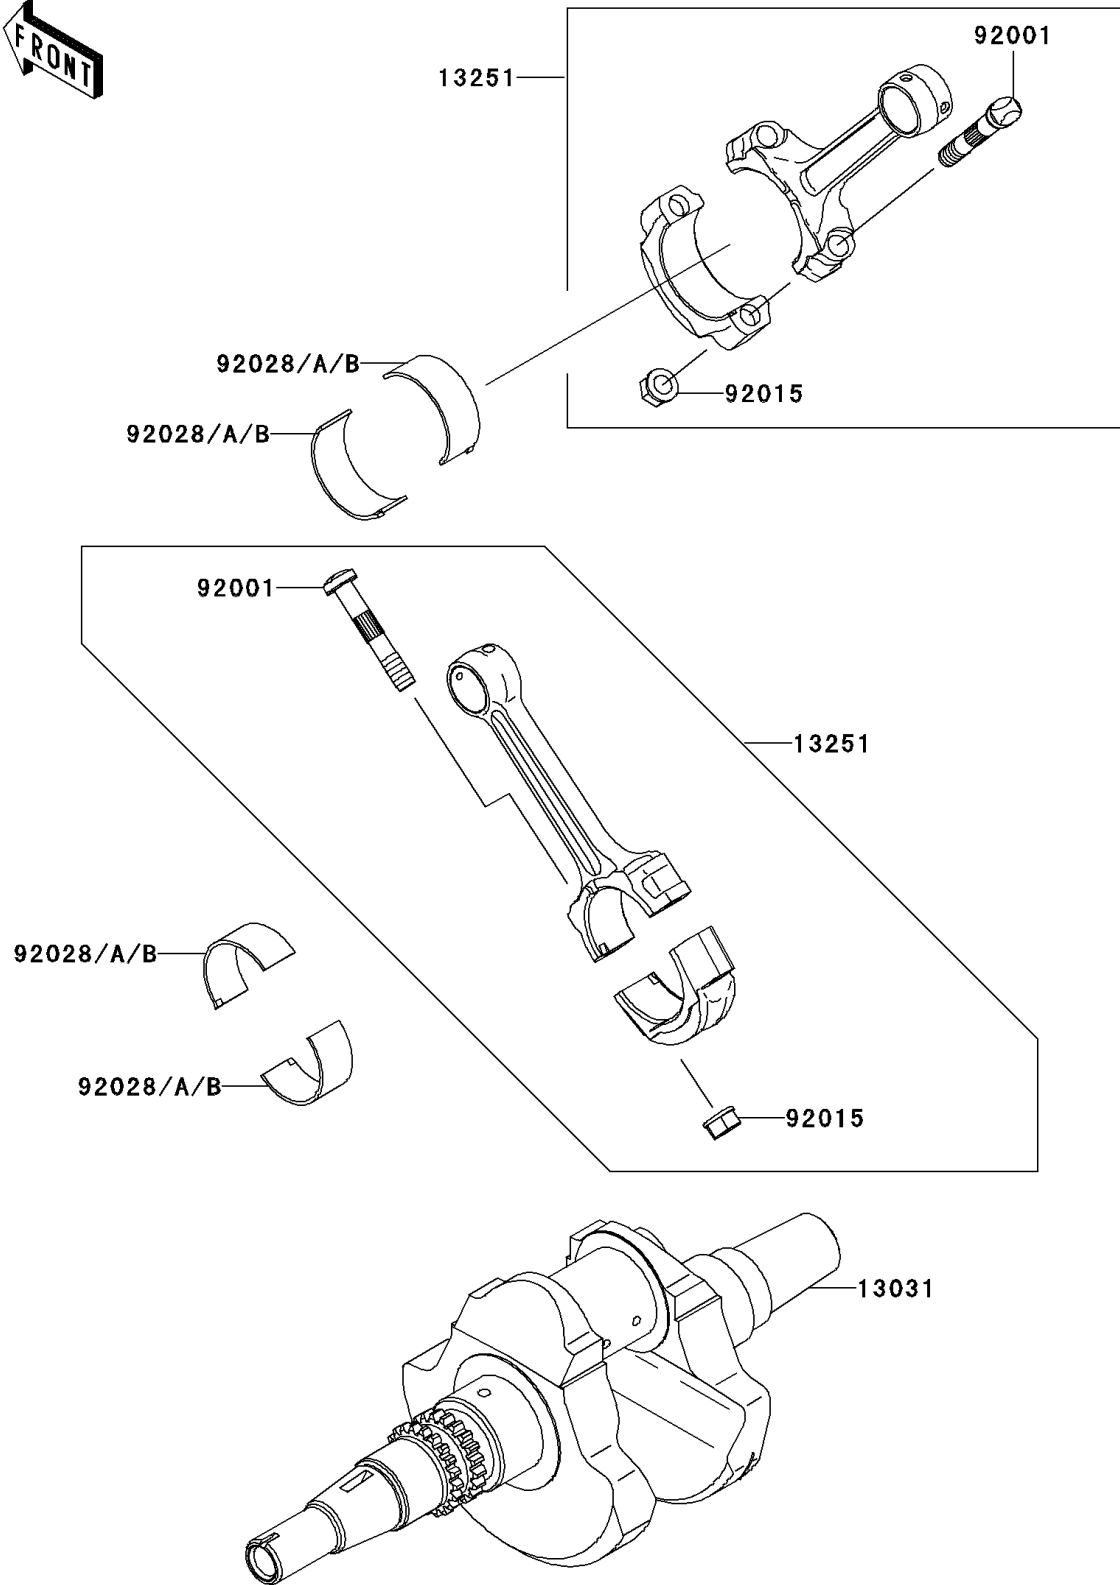

## 2006 KFX®700 PARTS DIAGRAM

Crankshaft

E1321

## 2006 KFX®700 PARTS LIST

Crankshaft

ITEM NAME	PART NUMBER	QUANTITY
CRANKSHAFT-COMP (Ref # 13031)	13031-0030	1
ROD-ASSY-CONNECTING (Ref # 13251)	13251-1143	1
BOLT,CONNECTING ROD (Ref # 92001)	92001-1980	1
NUT,FLANGED,8MM (Ref # 92015)	92015-1311	1
BUSHING,CONNECTING ROD,GREEN (Ref # 92028)	92028-1961	1
BUSHING,CONNECTING ROD,YELLOW (Ref # 92028A)	92028-1962	1
BUSHING,CONNECTING ROD,BROWNE (Ref # 92028B)	92028-1963	1